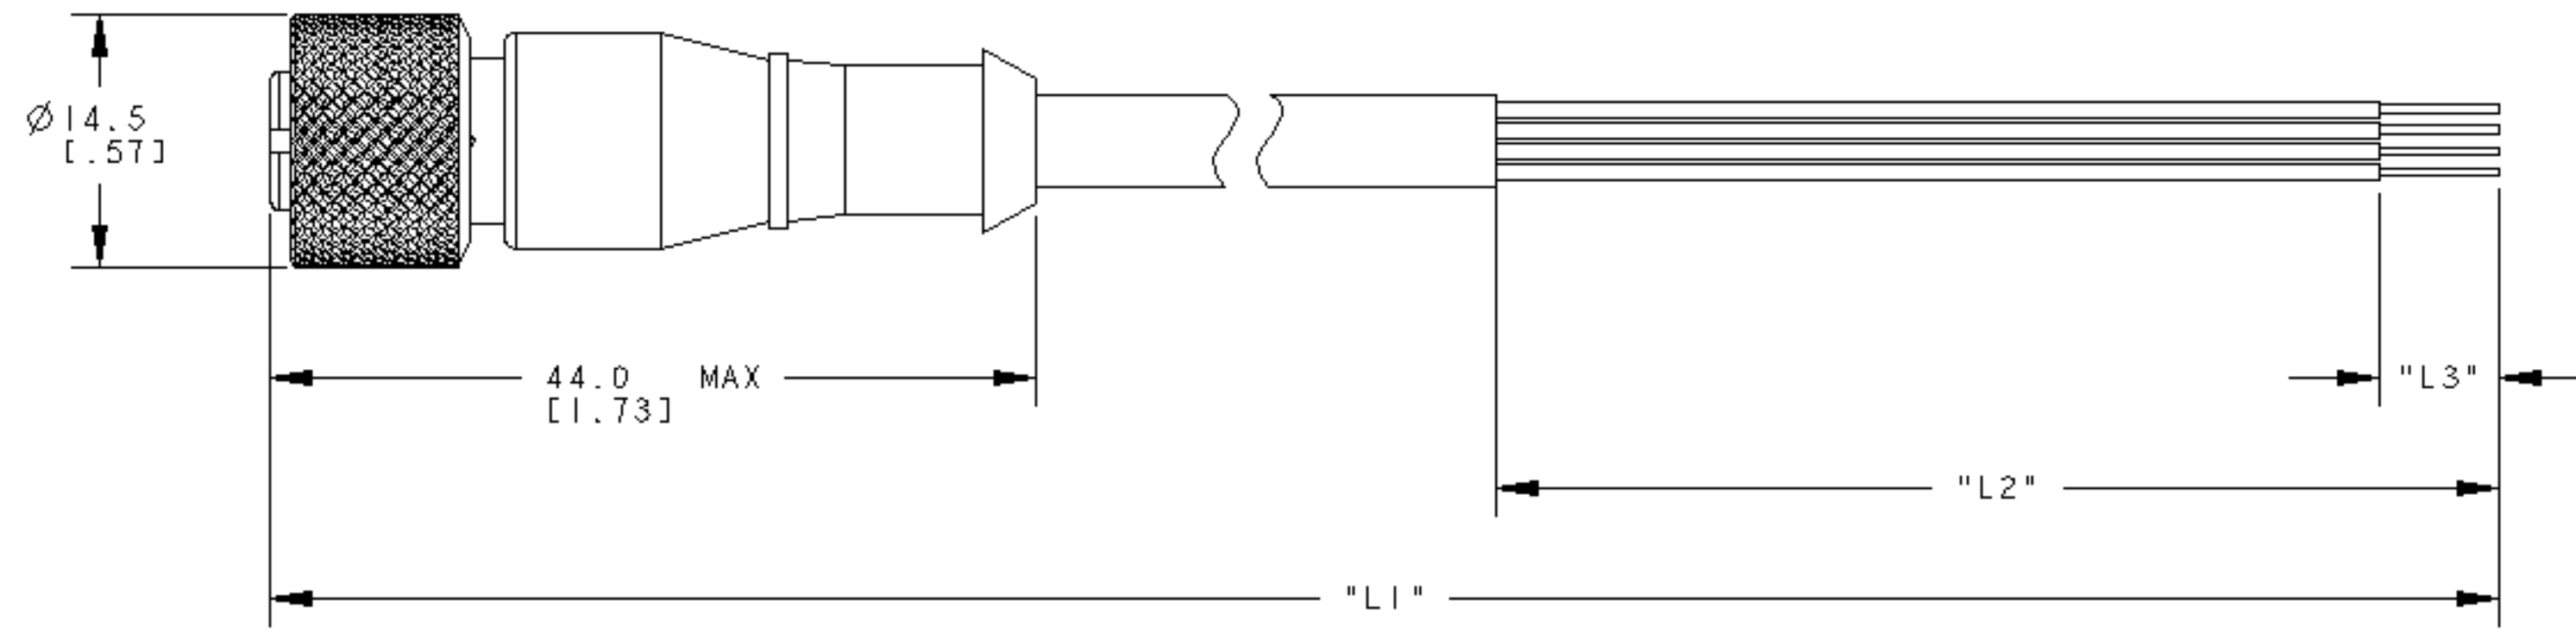

TABLE 1				
P/N	MODEL NO.	"L1"	"L2"	"L3"
81588	MQDC-402	600[23.62]	57.7[2.27]	6.9[0.27]
10729	MQDC-403	1000[39.37]	57.7[2.27]	6.9[0.27]
45136	MQDC-406	2000[78.74]	57.7[2.27]	6.9[0.27]
93962	MQDC-410	3010[118.50]	57.7[2.27]	6.9[0.27]
26850	MQDC-415	5000[196.85]	57.7[2.27]	6.9[0.27]
27142	MQDC-430	9000[354.33]	57.7[2.27]	6.9[0.27]
33649	MQDC-450	15000[590.55]	57.7[2.27]	6.9[0.27]
86054	MQDC-460	18300[720.47]	57.7[2.27]	6.9[0.27]
30958	MQDC-470	21000[826.77]	57.7[2.27]	6.9[0.27]
76770	MQDC-475	22900[901.57]	57.7[2.27]	6.9[0.27]
55428	MQDC-4100	30000[1181.10]	57.7[2.27]	6.9[0.27]
85547	MQDC-4150	45700[1799.21]	57.7[2.27]	6.9[0.27]
18045	MQDC-4170	52000[2047.24]	57.7[2.27]	6.9[0.27]
97147	MQDC-4200	61000[2401.57]	57.7[2.27]	6.9[0.27]
94932	MQDC-402.1	640[25.20]	127[5.00]	6.9[0.27]

FEMALE POLES

- 1. BROWN
- 2. WHITE
- 3. BLUE
- 4. BLACK
- 5. UNUSED

NOTES:
 1. ALL DIMENSIONS ARE MILLIMETERS [INCHES] UNLESS OTHERWISE NOTED.
 2. REFER TO "www.bannerengineering.com" FOR ADDITIONAL DATA AND SPECIFICATIONS.

BANNER BANNER ENGINEERING CORP.
 www.bannerengineering.com

TITLE: MQDC-4XX

SIZE: C DRAWING NO.: 218958 REV.: A

SCALE: 2:1 SHEET 1 OF 1

CREO