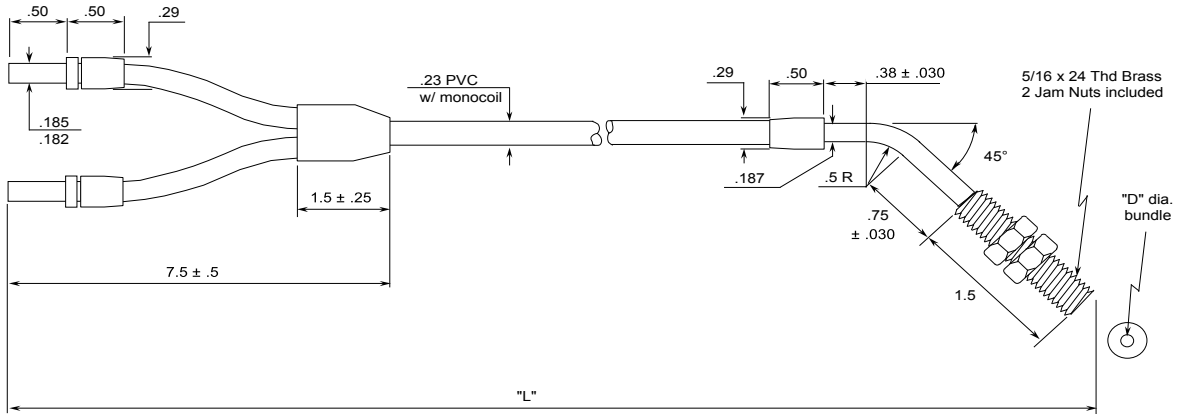

## BHA2xx Series Glass Fibers

BHA2.xxP fibers

Model	L	AL
BHA2.59P	108"	0.75"
BHA2.56P	72"	0.75"
BHA2.53P	36"	0.75"

BHAxxP fibers

Model	L	D
BHA22P	24"	0.125"
BHA21P	12"	0.125"
BHA13P	36"	0.062"
BHA23P	36"	0.125"

BHA23S fiber

Model	BL	AL	L	D
BHA23S	7.5 ± 0.5"	0.75"	36"	0.125"

## BHAT23x Glass Fibers

BHAT23P fibers

Model	L	D
BHAT23P	36"	0.125"

BHAT23S fibers

Model	L	D
BHAT23S	36"	0.125"