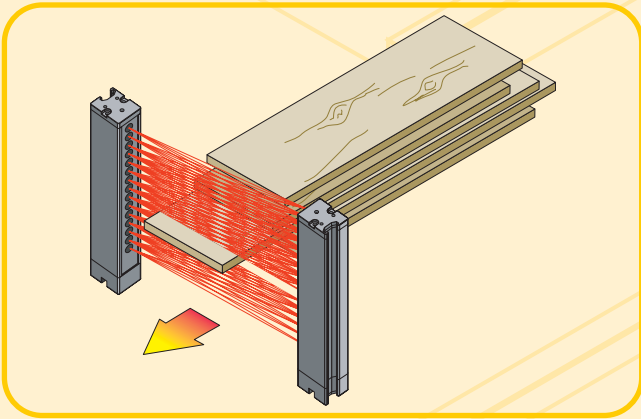

Part Sensing Light Screens

- Emitter & receiver pair produce a precise optical crosshatch pattern for reliable detection of small objects.
- Minimum object detection: 5,6 or 9,5 mm (model dependant). This is only for circular objects: flat objects can be much smaller and yet be reliably detected.
- Available in 3 housing lengths (75, 150 and 300 mm) and 2 sensing ranges (150 and 2000 mm).
- 0,8 to 3,2 ms response speed.
- Rugged silver anodised aluminium housing.
- Simplified wiring, no synchronisation wire required.
- IP65 sealing, wide temperature range (-20 °C to +70 °C).

LX Series

*High-speed detection of
small objects*

▲ Parts Counting

To count hardware as it leaves a vibratory feeder: the output of the LX6RSR receiver includes a 5 ms pulse stretcher (OFF-delay) to improve count accuracy. Successive parts must be separated by at least 7 ms.

▲ Flat sheet detection

Even the thinnest parts can be reliably detected as they pass on a conveyor. A small gap is required in the conveyor, alternatively the light curtain can be mounted horizontally to look between rollers.

▲ Leading edge detection

The LX light screen is very well suited to detect the leading edge of objects. This is very important in automated packaging lines, such as shrink wrap or sealer units.

▲ Parts Detection