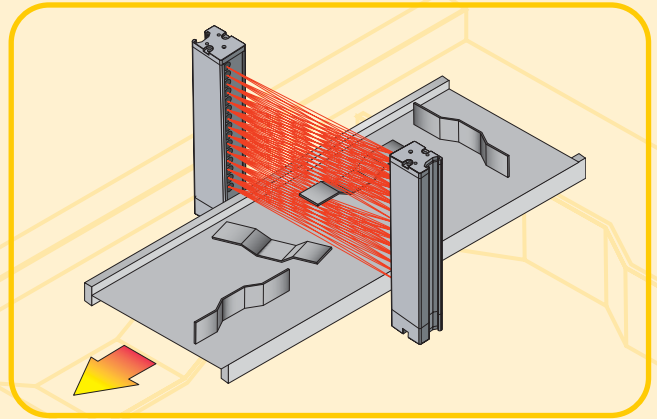

Part Sensing Light Screens

- Emitter & receiver pair produce a precise optical crosshatch pattern for reliable detection of small objects.
- Minimum object detection: 5,6 or 9,5 mm (model dependant). This is only for circular objects: flat objects can be much smaller and yet be reliably detected.
- Available in 3 housing lengths (75, 150 and 300 mm) and 2 sensing ranges (150 and 2000 mm).
- 0,8 to 3,2 ms response speed.
- Rugged silver anodised aluminium housing.
- Simplified wiring, no synchronisation wire required.
- IP65 sealing, wide temperature range (-20 °C to +70 °C).

LX Series

*High-speed detection of
small objects*

▲ Parts Counting

To count hardware as it leaves a vibratory feeder: the output of the LX6RSR receiver includes a 5 ms pulse stretcher (OFF-delay) to improve count accuracy. Successive parts must be separated by at least 7 ms.

▲ Flat sheet detection

Even the thinnest parts can be reliably detected as they pass on a conveyor. A small gap is required in the conveyor, alternatively the light curtain can be mounted horizontally to look between rollers.

▲ Leading edge detection

The LX light screen is very well suited to detect the leading edge of objects. This is very important in automated packaging lines, such as shrink wrap or sealer units.

▲ Parts Detection