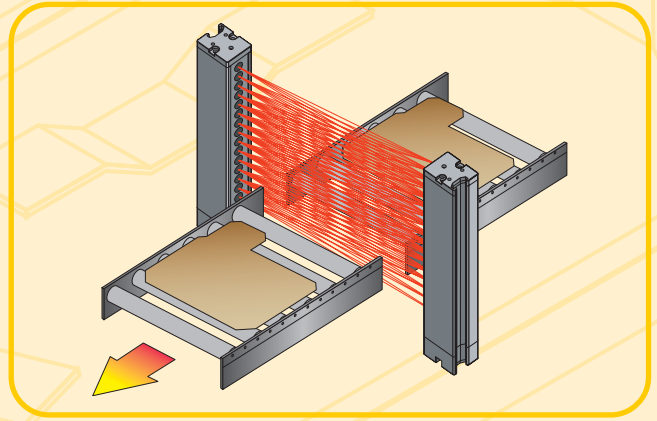

Part Sensing Light Screens

- Emitter & receiver pair produce a precise optical crosshatch pattern for reliable detection of small objects.
- Minimum object detection: 5,6 or 9,5 mm (model dependant). This is only for circular objects: flat objects can be much smaller and yet be reliably detected.
- Available in 3 housing lengths (75, 150 and 300 mm) and 2 sensing ranges (150 and 2000 mm).
- 0,8 to 3,2 ms response speed.
- Rugged silver anodised aluminium housing.
- Simplified wiring, no synchronisation wire required.
- IP65 sealing, wide temperature range (-20 °C to +70 °C).

LX Series

*High-speed detection of
small objects*

▲ Parts Counting

To count hardware as it leaves a vibratory feeder: the output of the LX6RSR receiver includes a 5 ms pulse stretcher (OFF-delay) to improve count accuracy. Successive parts must be separated by at least 7 ms.

▲ Flat sheet detection

Even the thinnest parts can be reliably detected as they pass on a conveyor. A small gap is required in the conveyor, alternatively the light curtain can be mounted horizontally to look between rollers.

▲ Leading edge detection

The LX light screen is very well suited to detect the leading edge of objects. This is very important in automated packaging lines, such as shrink wrap or sealer units.

▲ Parts Detection