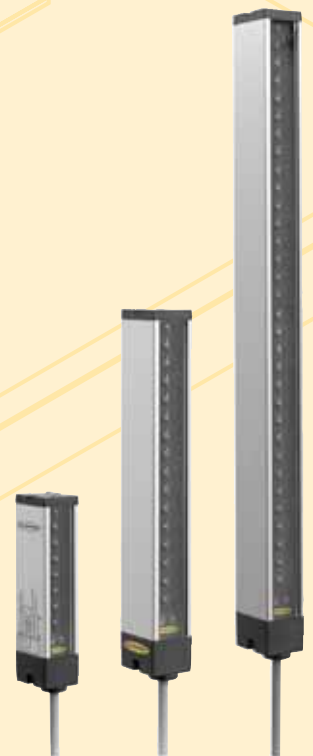

Part Sensing Light Screens

- Emitter & receiver pair produce a precise optical crosshatch pattern for reliable detection of small objects.
- Minimum object detection: 5,6 or 9,5 mm (model dependant). This is only for circular objects: flat objects can be much smaller and yet be reliably detected.
- Available in 3 housing lengths (75, 150 and 300 mm) and 2 sensing ranges (150 and 2000 mm).
- 0,8 to 3,2 ms response speed.
- Rugged silver anodised aluminium housing.
- Simplified wiring, no synchronisation wire required.
- IP65 sealing, wide temperature range (-20 °C to +70 °C).

LX Series

*High-speed detection of
small objects*

▲ Parts Counting

To count hardware as it leaves a vibratory feeder: the output of the LX6RSR receiver includes a 5 ms pulse stretcher (OFF-delay) to improve count accuracy. Successive parts must be separated by at least 7 ms.

▲ Flat sheet detection

Even the thinnest parts can be reliably detected as they pass on a conveyor. A small gap is required in the conveyor, alternatively the light curtain can be mounted horizontally to look between rollers.

▲ Leading edge detection

The LX light screen is very well suited to detect the leading edge of objects. This is very important in automated packaging lines, such as shrink wrap or sealer units.

▲ Parts Detection