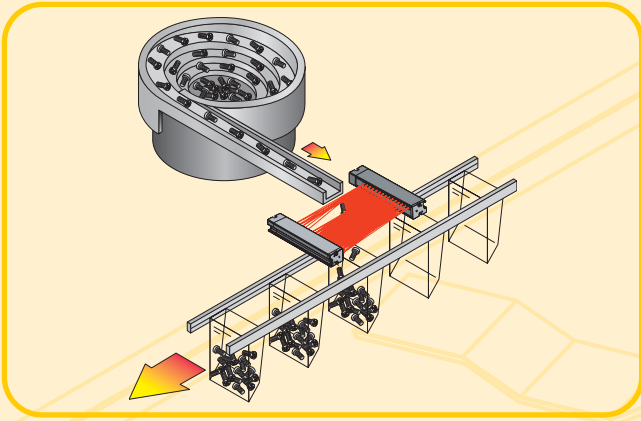

Part Sensing Light Screens

- Emitter & receiver pair produce a precise optical crosshatch pattern for reliable detection of small objects.
- Minimum object detection: 5,6 or 9,5 mm (model dependant). This is only for circular objects: flat objects can be much smaller and yet be reliably detected.
- Available in 3 housing lengths (75, 150 and 300 mm) and 2 sensing ranges (150 and 2000 mm).
- 0,8 to 3,2 ms response speed.
- Rugged silver anodised aluminium housing.
- Simplified wiring, no synchronisation wire required.
- IP65 sealing, wide temperature range (-20 °C to +70 °C).

LX Series

*High-speed detection of
small objects*

▲ Parts Counting

To count hardware as it leaves a vibratory feeder: the output of the LX6RSR receiver includes a 5 ms pulse stretcher (OFF-delay) to improve count accuracy. Successive parts must be separated by at least 7 ms.

▲ Flat sheet detection

Even the thinnest parts can be reliably detected as they pass on a conveyor. A small gap is required in the conveyor, alternatively the light curtain can be mounted horizontally to look between rollers.

▲ Leading edge detection

The LX light screen is very well suited to detect the leading edge of objects. This is very important in automated packaging lines, such as shrink wrap or sealer units.

▲ Parts Detection