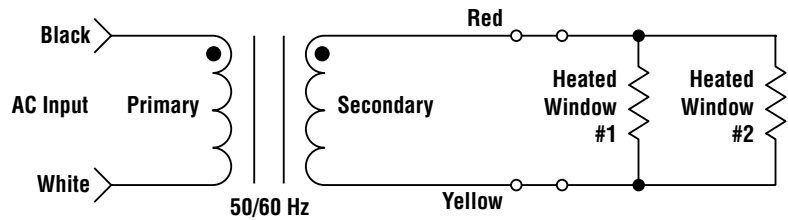

BMHPS Heated Enclosure Power Supply

Power Transformer for Heated Enclosure Windows

Models

Model Number	Description	Primary	Secondary
BMHPS4	Power Supply for Two BMHE4 Enclosures	105 to 130V ac	23V ac
BMHPS5	Power Supply for Two BMHE5 Enclosures		27V ac
BMHPS6	Power Supply for Two BMHE6 Enclosures	210 to 230V ac	29V ac
BMHPS6-74232	Power Supply for Two BMHE6 Enclosures		

Connections

Dimensions