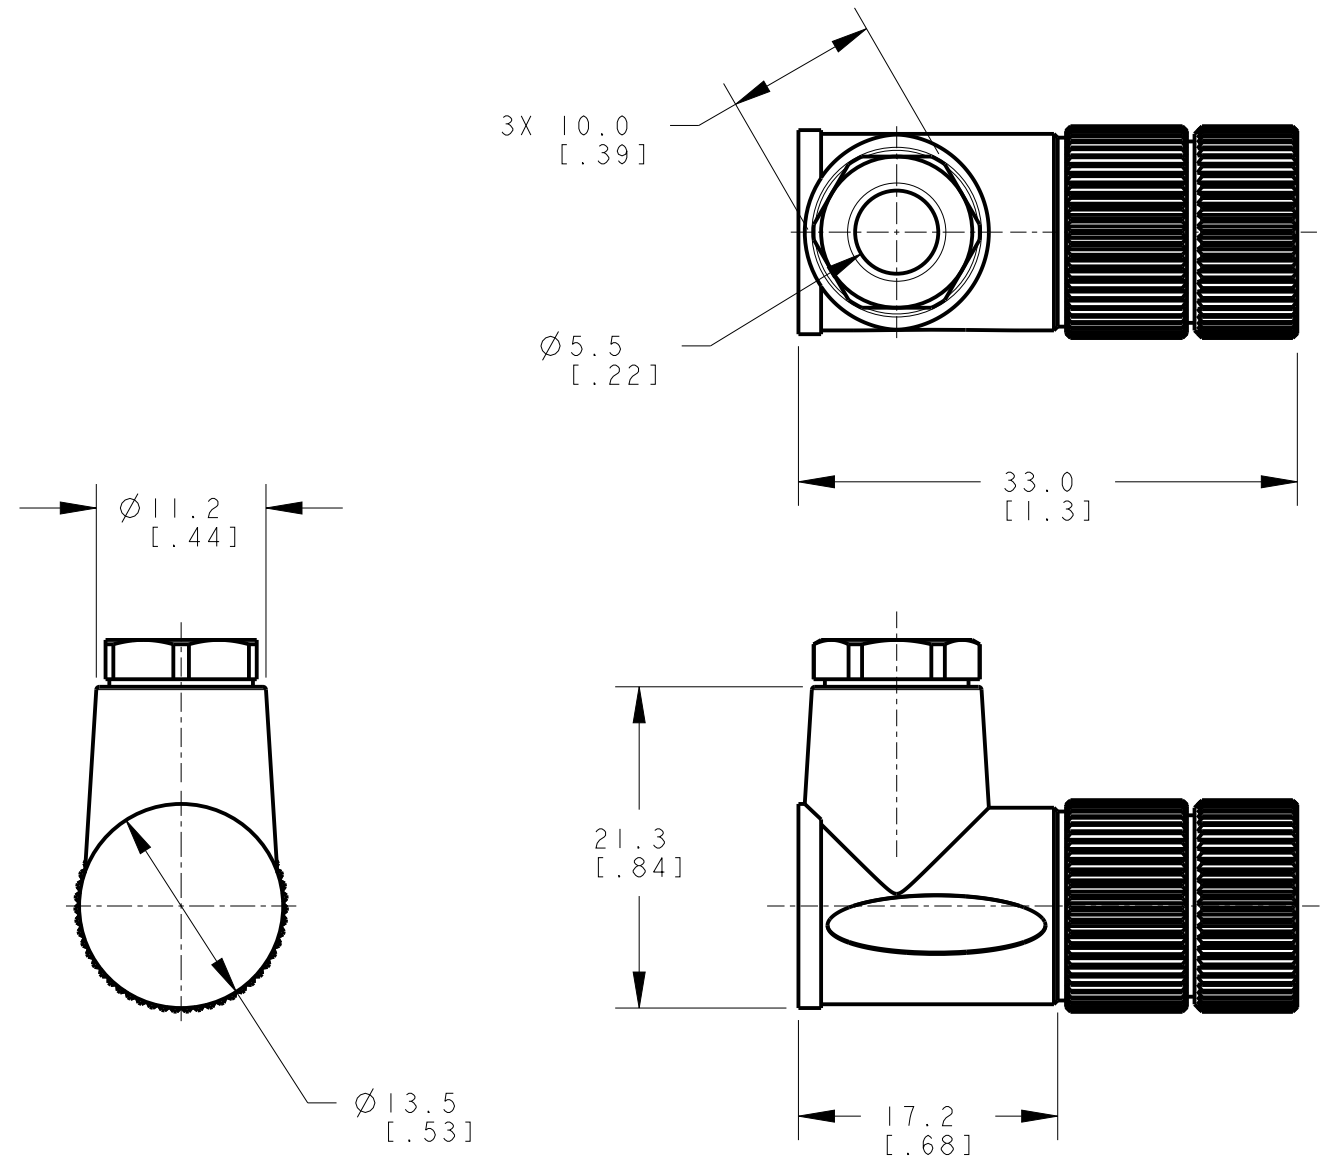

8 | 7 | 6 | 5 | 4 | 3 | 2 | 1

D
C
B
A

ISOMETRIC VIEW
SCALE 1:1

D
C
B
A

This drawing is the property of BANNER ENGINEERING CORP. Any use or reproduction, in any form, without prior written permission of Banner is prohibited. © 2015 Banner Engineering Corp.

BANNER BANNER ENGINEERING CORP.
www.bannerengineering.com

TITLE
M8 FEMALE 3 PIN RA FIELD WIREABLE

SIZE B DRAWING NO. **234953** REV. **A**

SCALE 2:1 SHEET 1 OF 1

THIRD ANGLE PROJECTION

NOTES:
1. ALL DIMENSIONS ARE MILLIMETERS [INCHES] UNLESS OTHERWISE NOTED.
2. REFER TO "www.bannerengineering.com" FOR ADDITIONAL DATA AND SPECIFICATIONS.