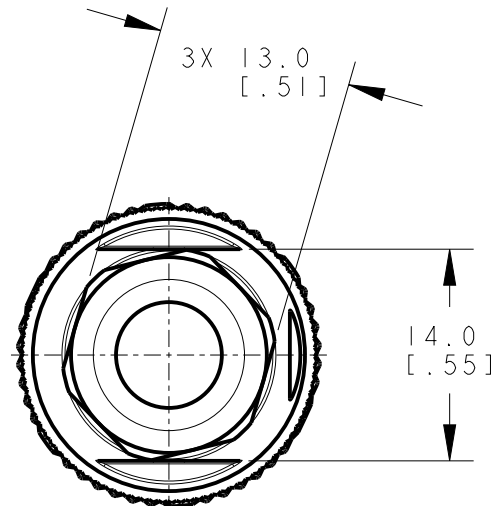

8 7 6 5 4 3 2 1

D

C

B

A

ISOMETRIC VIEW
SCALE 1:1

This drawing is the property of BANNER ENGINEERING CORP. Any use or reproduction, in any form, without prior written permission of Banner is prohibited. © 2015 Banner Engineering Corp.

BANNER BANNER ENGINEERING CORP.
www.bannerengineering.com

TITLE
M12 FEMALE 5 PIN ST FIELD WIREABLE PG7

SIZE B DRAWING NO. **234943** REV. **A**

SCALE 2:1 SHEET 1 OF 1

THIRD ANGLE PROJECTION

NOTES:
1. ALL DIMENSIONS ARE MILLIMETERS [INCHES] UNLESS OTHERWISE NOTED.
2. REFER TO "www.bannerengineering.com" FOR ADDITIONAL DATA AND SPECIFICATIONS.