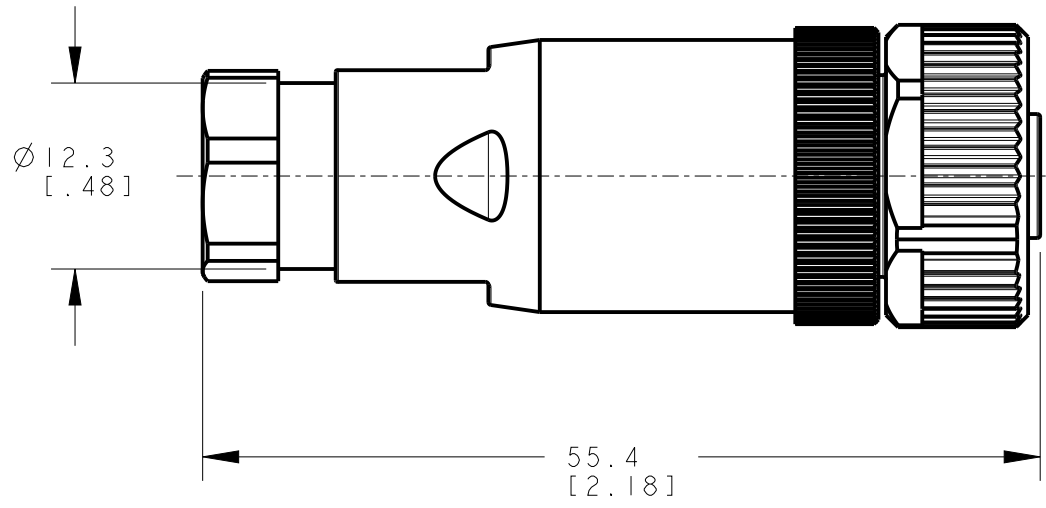

8 7 6 5 4 3 2 1

D

C

B

A

ISOMETRIC VIEW
SCALE 1:1

This drawing is the property of BANNER ENGINEERING CORP. Any use or reproduction, in any form, without prior written permission of Banner is prohibited. © 2015 Banner Engineering Corp.

BANNER BANNER ENGINEERING CORP.
www.bannerengineering.com

TITLE
M12 FEMALE 5 PIN ST FIELD WIREABLE PG7

SIZE B DRAWING NO. **234943** REV. **A**

SCALE 2:1 SHEET 1 OF 1

THIRD ANGLE PROJECTION

NOTES:
1. ALL DIMENSIONS ARE MILLIMETERS [INCHES] UNLESS OTHERWISE NOTED.
2. REFER TO "www.bannerengineering.com" FOR ADDITIONAL DATA AND SPECIFICATIONS.