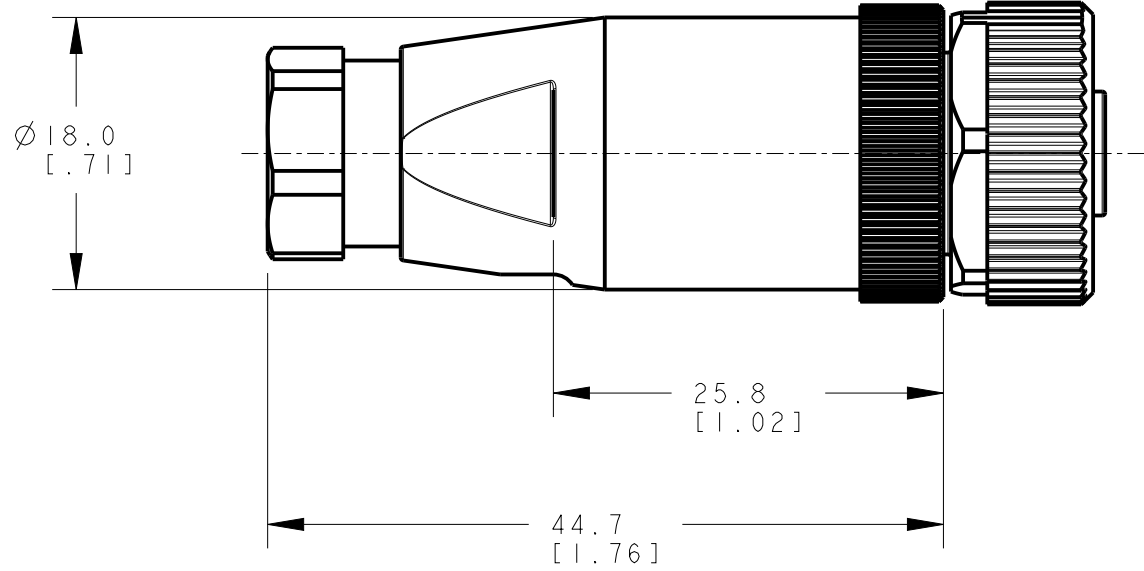

8 7 6 5 4 3 2 1

D

C

B

A

ISOMETRIC VIEW
SCALE 1:1

This drawing is the property of BANNER ENGINEERING CORP. Any use or reproduction, in any form, without prior written permission of Banner is prohibited. © 2015 Banner Engineering Corp.

BANNER BANNER ENGINEERING CORP.
www.bannerengineering.com

TITLE
M12 FEMALE 5 PIN ST FIELD WIREABLE PG7

SIZE B DRAWING NO. **234943** REV. **A**

SCALE 2:1 SHEET 1 OF 1

THIRD ANGLE PROJECTION

NOTES:
1. ALL DIMENSIONS ARE MILLIMETERS [INCHES] UNLESS OTHERWISE NOTED.
2. REFER TO "www.bannerengineering.com" FOR ADDITIONAL DATA AND SPECIFICATIONS.