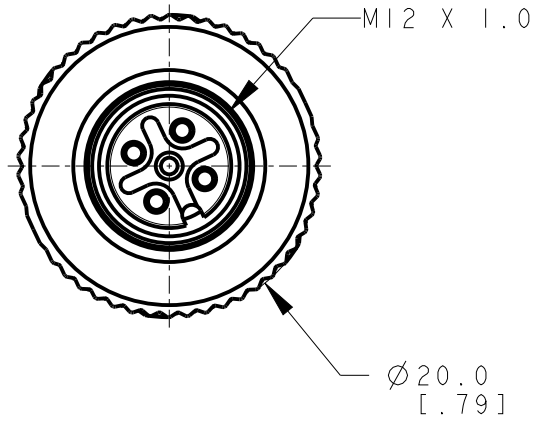

8 7 6 5 4 3 2 1

D

C

B

A

ISOMETRIC VIEW
SCALE 1:1

This drawing is the property of BANNER ENGINEERING CORP. Any use or reproduction, in any form, without prior written permission of Banner is prohibited. © 2015 Banner Engineering Corp.

BANNER BANNER ENGINEERING CORP.
www.bannerengineering.com

TITLE
M12 FEMALE 5 PIN ST FIELD WIREABLE PG7

SIZE B DRAWING NO. **234943** REV. **A**

SCALE 2:1 SHEET 1 OF 1

THIRD ANGLE PROJECTION

NOTES:
1. ALL DIMENSIONS ARE MILLIMETERS [INCHES] UNLESS OTHERWISE NOTED.
2. REFER TO "www.bannerengineering.com" FOR ADDITIONAL DATA AND SPECIFICATIONS.