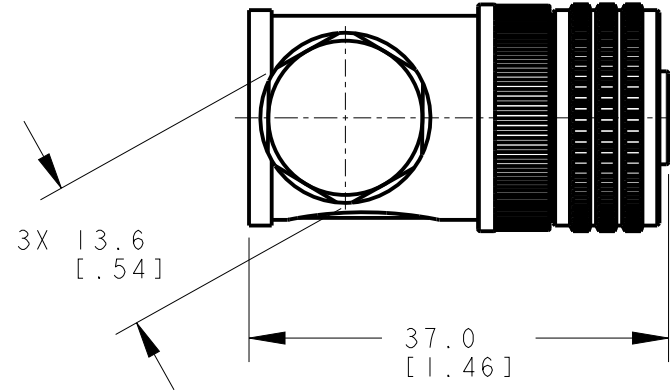

8 7 6 5 4 3 2 1

D

C

B

A

ISOMETRIC VIEW
SCALE 1:1

This drawing is the property of BANNER ENGINEERING CORP. Any use or reproduction, in any form, without prior written permission of Banner is prohibited. © 2015 Banner Engineering Corp.

BANNER BANNER ENGINEERING CORP.
www.bannerengineering.com

TITLE
M12 FEMALE 4 PIN RA FIELD WIREABLE PG7

SIZE B DRAWING NO. **234941** REV. **A**

SCALE 3:2 SHEET 1 OF 1

THIRD ANGLE PROJECTION

NOTES:
1. ALL DIMENSIONS ARE MILLIMETERS [INCHES] UNLESS OTHERWISE NOTED.
2. REFER TO "www.bannerengineering.com" FOR ADDITIONAL DATA AND SPECIFICATIONS.