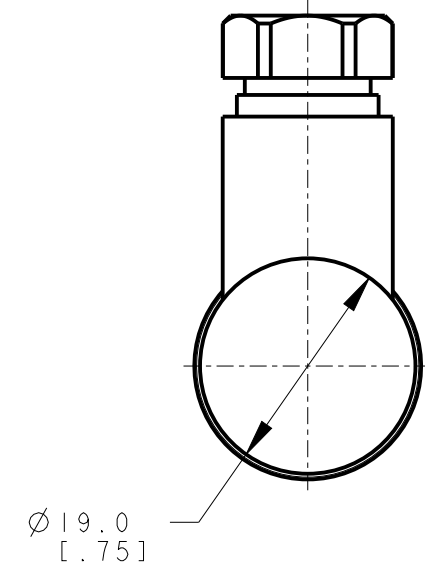

8 7 6 5 4 3 2 1

D

C

B

A

ISOMETRIC VIEW
SCALE 1:1

This drawing is the property of BANNER ENGINEERING CORP. Any use or reproduction, in any form, without prior written permission of Banner is prohibited. © 2015 Banner Engineering Corp.

BANNER BANNER ENGINEERING CORP.
www.bannerengineering.com

TITLE
M12 FEMALE 4 PIN RA FIELD WIREABLE PG7

SIZE B DRAWING NO. **234941** REV. **A**

SCALE 3:2 SHEET 1 OF 1

THIRD ANGLE PROJECTION

NOTES:
1. ALL DIMENSIONS ARE MILLIMETERS [INCHES] UNLESS OTHERWISE NOTED.
2. REFER TO "www.bannerengineering.com" FOR ADDITIONAL DATA AND SPECIFICATIONS.