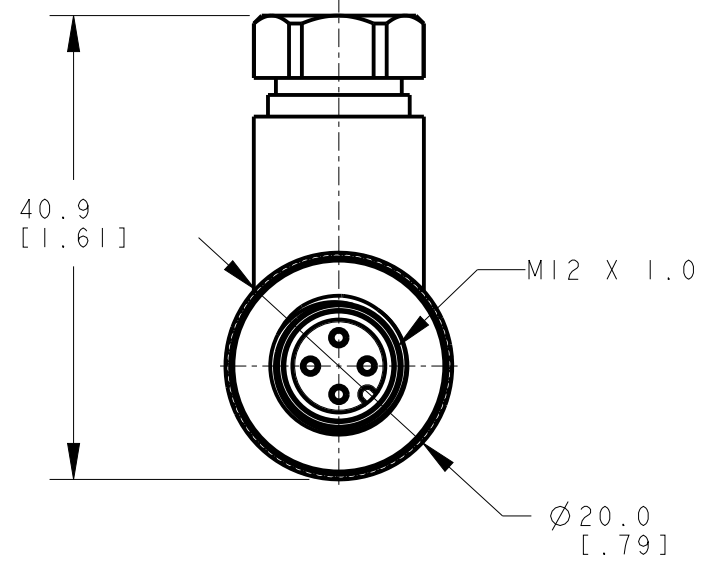

8 7 6 5 4 3 2 1

D

C

B

A

ISOMETRIC VIEW
SCALE 1:1

This drawing is the property of BANNER ENGINEERING CORP. Any use or reproduction, in any form, without prior written permission of Banner is prohibited. © 2015 Banner Engineering Corp.

BANNER BANNER ENGINEERING CORP.
www.bannerengineering.com

TITLE
M12 FEMALE 4 PIN RA FIELD WIREABLE PG7

SIZE B DRAWING NO. **234941** REV. **A**

SCALE 3:2 SHEET 1 OF 1

THIRD ANGLE PROJECTION

NOTES:
1. ALL DIMENSIONS ARE MILLIMETERS [INCHES] UNLESS OTHERWISE NOTED.
2. REFER TO "www.bannerengineering.com" FOR ADDITIONAL DATA AND SPECIFICATIONS.