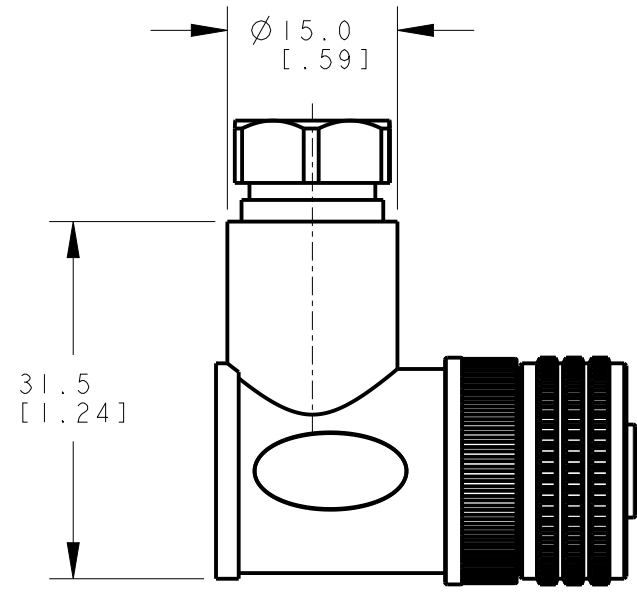

8 7 6 5 4 3 2 1

D

C

B

A

ISOMETRIC VIEW
SCALE 1:1

This drawing is the property of BANNER ENGINEERING CORP. Any use or reproduction, in any form, without prior written permission of Banner is prohibited. © 2015 Banner Engineering Corp.

BANNER BANNER ENGINEERING CORP.
www.bannerengineering.com

TITLE
M12 FEMALE 4 PIN RA FIELD WIREABLE PG7

SIZE B DRAWING NO. **234941** REV. **A**

SCALE 3:2 SHEET 1 OF 1

THIRD ANGLE PROJECTION

NOTES:
1. ALL DIMENSIONS ARE MILLIMETERS [INCHES] UNLESS OTHERWISE NOTED.
2. REFER TO "www.bannerengineering.com" FOR ADDITIONAL DATA AND SPECIFICATIONS.