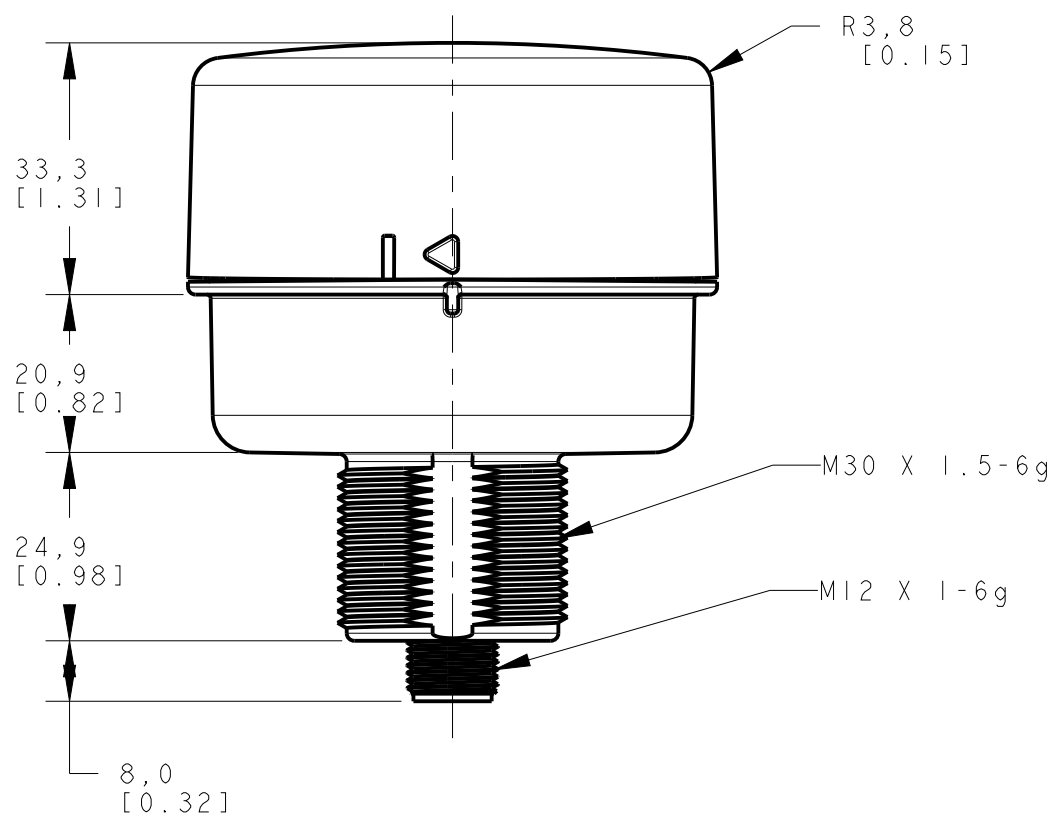

ISOMETRIC VIEW

NOTES:
 1. ALL DIMENSIONS ARE MILLIMETERS [INCHES] UNLESS OTHERWISE NOTED.
 2. REFER TO "www.bannerengineering.com" FOR ADDITIONAL DATA AND SPECIFICATIONS.

This drawing is the property of BANNER ENGINEERING CORP. Any use or reproduction, in any form, without prior written permission of Banner is prohibited.
 © 2015 Banner Engineering Corp.

TITLE
R70 SERIAL RADIO

THIRD ANGLE PROJECTION

SIZE C	DRAWING NO. 224731	REV. A
-----------	------------------------------	------------------

SCALE 1:1	SHEET 1 OF 1
--------------	-----------------

CREO

8

7

6