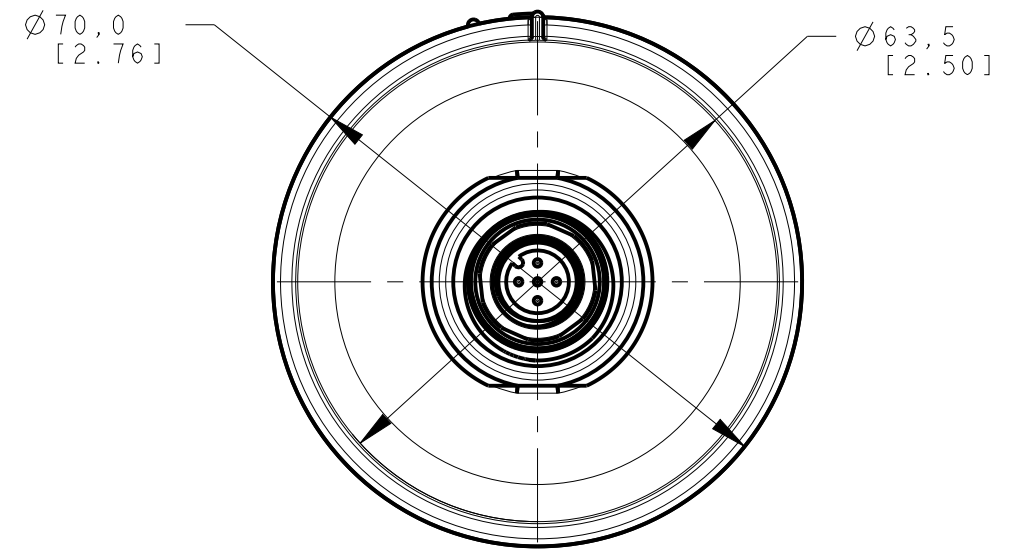

ISOMETRIC VIEW

NOTES:
 1. ALL DIMENSIONS ARE MILLIMETERS [INCHES] UNLESS OTHERWISE NOTED.
 2. REFER TO "www.bannerengineering.com" FOR ADDITIONAL DATA AND SPECIFICATIONS.

This drawing is the property of BANNER ENGINEERING CORP. Any use or reproduction, in any form, without prior written permission of Banner is prohibited.
 © 2015 Banner Engineering Corp.

TITLE
R70 SERIAL RADIO

THIRD ANGLE PROJECTION

SIZE C	DRAWING NO. 224731	REV. A
-----------	------------------------------	------------------

SCALE 1:1	SHEET 1 OF 1
--------------	-----------------

CREO

8

7

6