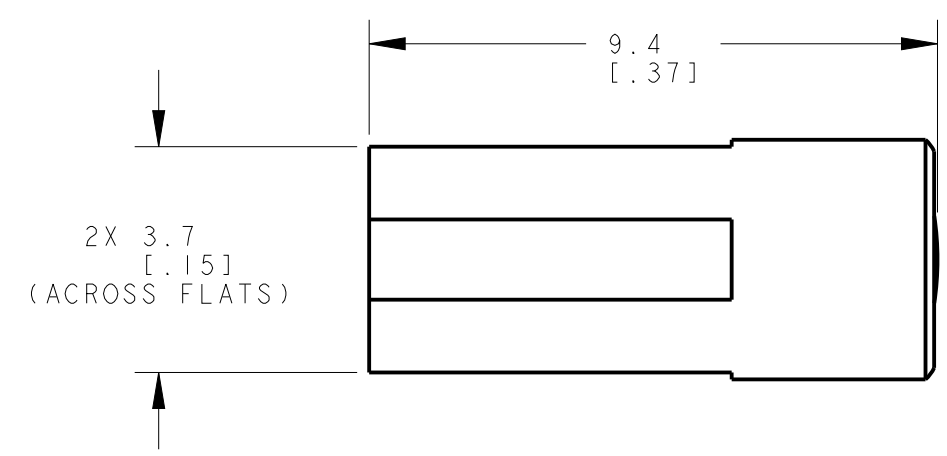

8 | 7 | 6 | 5 | 4 | 3 | 2 | 1

P/N	DESC
61213	L2VC

ISOMETRIC VIEW
SCALE 4:1

This drawing is the property of BANNER ENGINEERING CORP. Any use or reproduction, in any form, without prior written permission of Banner is prohibited. © 2015 Banner Engineering Corp.

BANNER BANNER ENGINEERING CORP.
www.bannerengineering.com

TITLE
L2VC

SIZE B DRAWING NO. **217283** REV. **A**

SCALE 8:1 SHEET 1 OF 1

THIRD ANGLE PROJECTION

NOTES:
1. ALL DIMENSIONS ARE MILLIMETERS [INCHES] UNLESS OTHERWISE NOTED.
2. REFER TO "www.bannerengineering.com" FOR ADDITIONAL DATA AND SPECIFICATIONS.