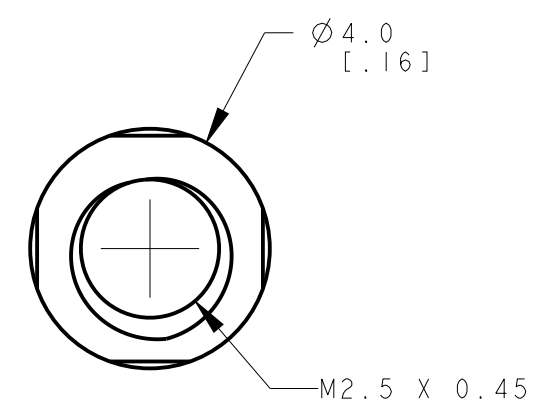

8 | 7 | 6 | 5 | 4 | 3 | 2 | 1

P/N	DESC
61213	L2VC

ISOMETRIC VIEW
SCALE 4:1

This drawing is the property of BANNER ENGINEERING CORP. Any use or reproduction, in any form, without prior written permission of Banner is prohibited. © 2015 Banner Engineering Corp.

BANNER BANNER ENGINEERING CORP.
www.bannerengineering.com

TITLE
L2VC

SIZE B DRAWING NO. **217283** REV. **A**

SCALE 8:1 SHEET 1 OF 1

THIRD ANGLE PROJECTION

NOTES:
1. ALL DIMENSIONS ARE MILLIMETERS [INCHES] UNLESS OTHERWISE NOTED.
2. REFER TO "www.bannerengineering.com" FOR ADDITIONAL DATA AND SPECIFICATIONS.