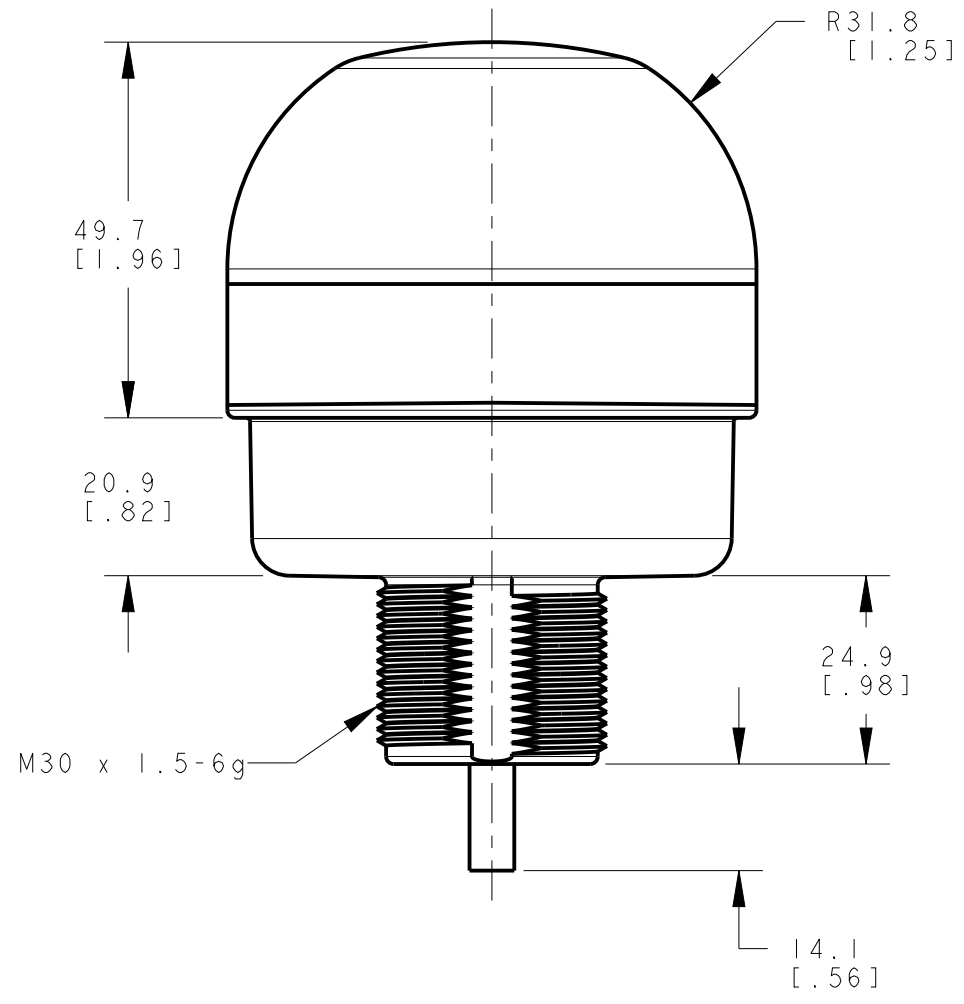

8 7 6 5 4 3 2 1

D  
C  
B  
A

NOTES:  
1. ALL DIMENSIONS ARE MILLIMETERS [INCHES] UNLESS OTHERWISE NOTED.

This drawing is the property of BANNER ENGINEERING CORP. and is proprietary in general and in detail. Its contents shall not be revealed to outside parties without written consent of BANNER.

**BANNER** ENGINEERING CORP.  
P.O. BOX 9414  
MINNEAPOLIS, MN 55440

THIRD ANGLE PROJECTION

TITLE  
**K70\_T WEB PIGTAIL/CABLE**

SIZE B	DRAWING NO. <b>189932</b>	REV.
SCALE 1:1		SHEET 1 OF 1

8 7 6 5 4 3 2 1