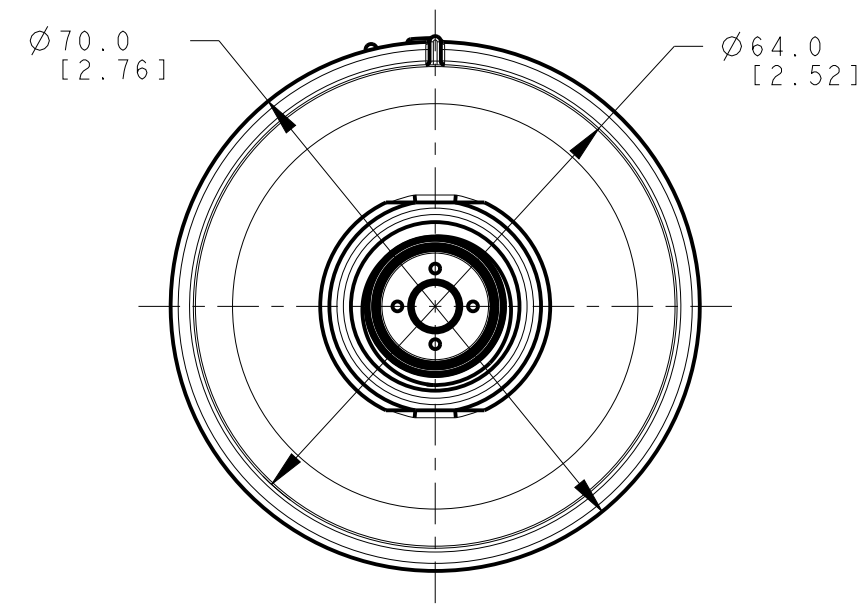

8 7 6 5 4 3 2 1

D  
C  
B  
A

NOTES:  
1. ALL DIMENSIONS ARE MILLIMETERS [INCHES] UNLESS OTHERWISE NOTED.

This drawing is the property of BANNER ENGINEERING CORP. and is proprietary in general and in detail. Its contents shall not be revealed to outside parties without written consent of BANNER.

**BANNER** ENGINEERING CORP.  
P.O. BOX 9414  
MINNEAPOLIS, MN 55440

THIRD ANGLE PROJECTION

TITLE  
**K70\_T WEB PIGTAIL/CABLE**

SIZE B	DRAWING NO. <b>189932</b>	REV.
SCALE 1:1		SHEET 1 OF 1

8 7 6 5 4 3 2 1