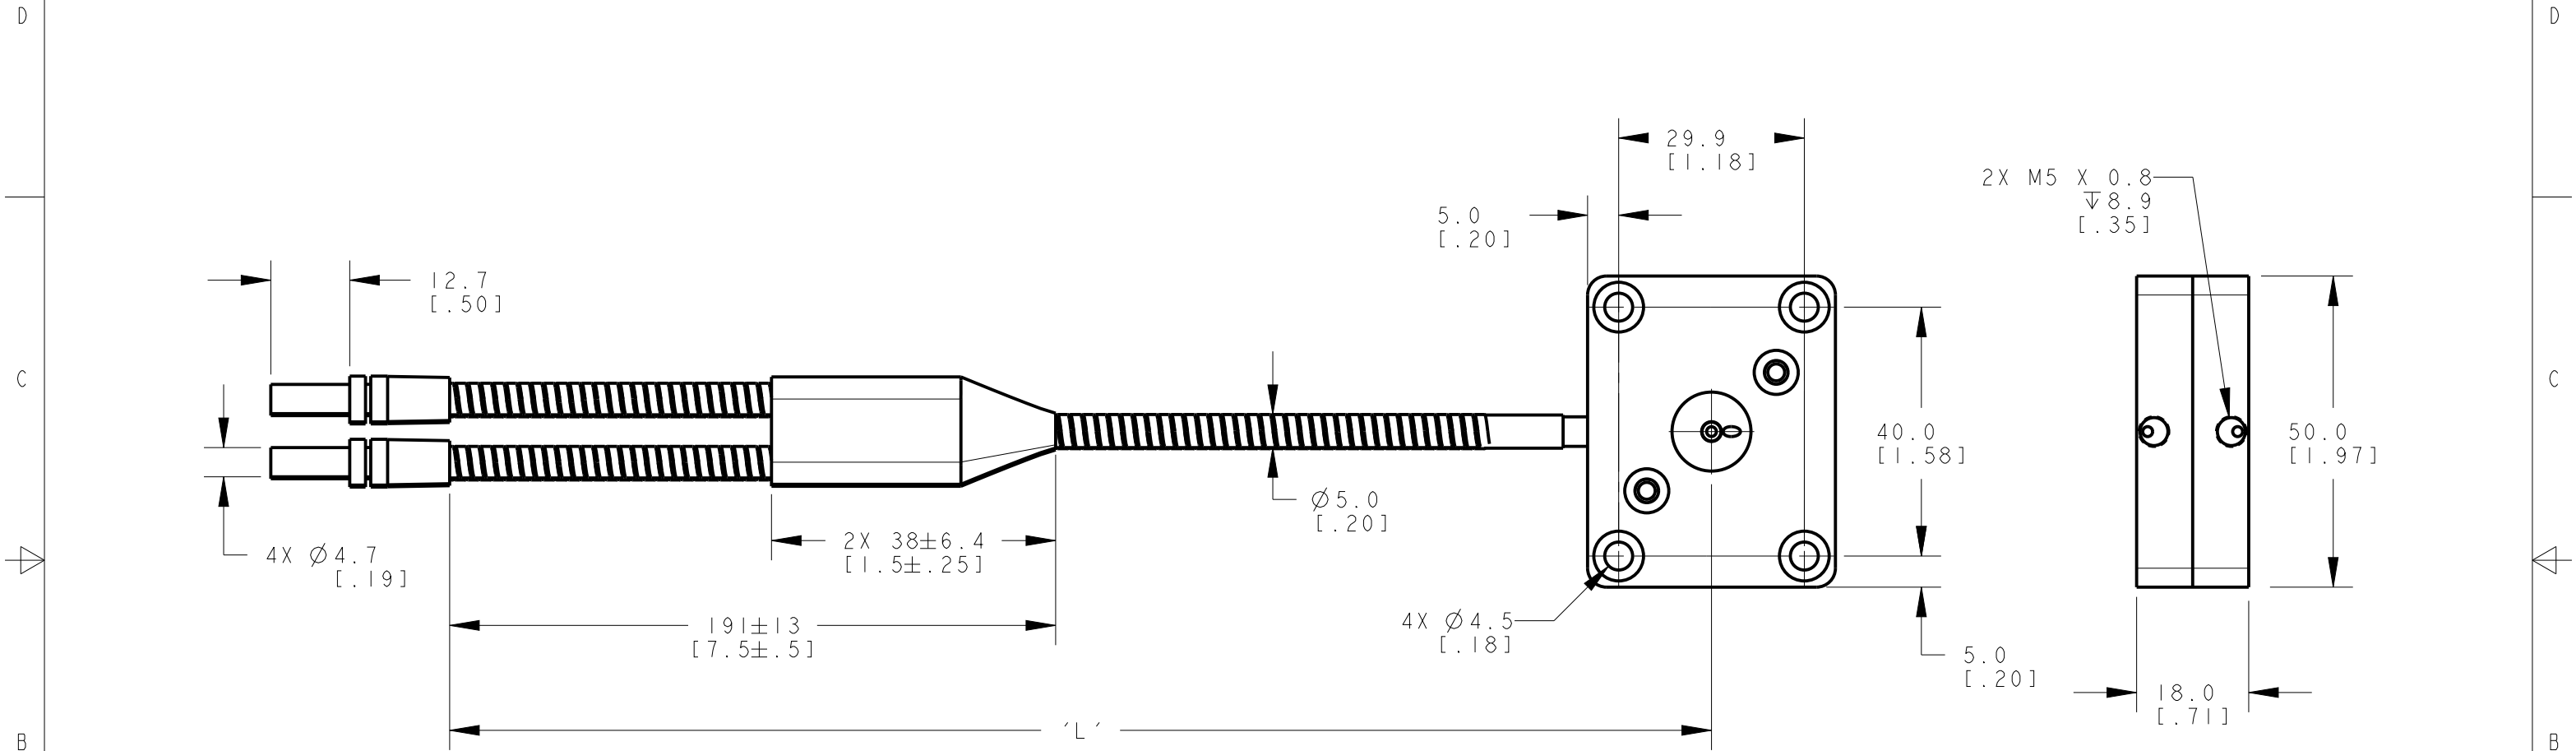

8	7	6	5	4	3	2	1
MODEL	"L"	P/N					
DBA13SMWT13WV	914 [38]	78408					

NOTES:
 1. ALL DIMENSIONS ARE MILLIMETERS [INCHES] UNLESS OTHERWISE NOTED.
 2. REFER TO "www.bannerengineering.com" FOR ADDITIONAL DATA AND SPECIFICATIONS.

TITLE
DBA13SMWT13WV

SIZE B	DRAWING NO. 188749	REV. A
SCALE 1:1	SHEET 1 OF 1	

CREO