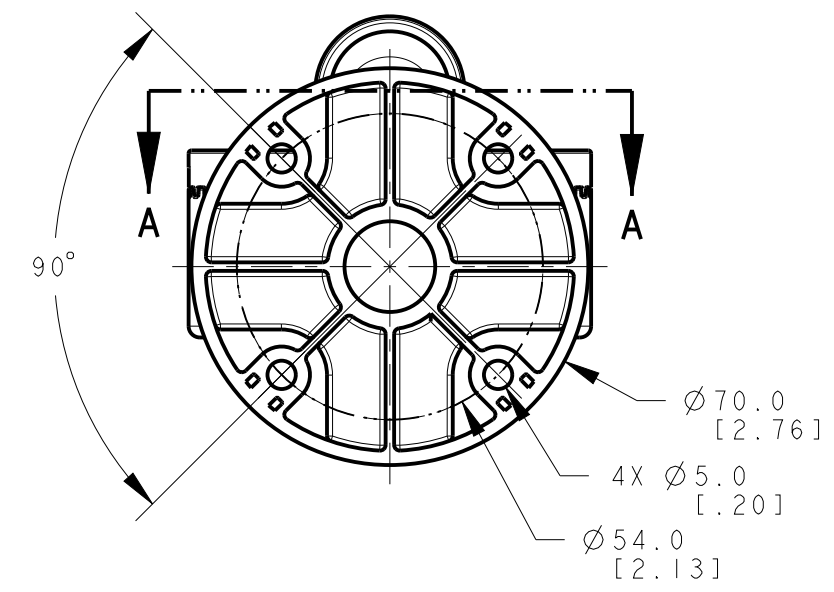

8 7 6 5 4 3 2 1

This drawing is the property of BANNER ENGINEERING CORP. and is proprietary in general and in detail. Its contents shall not be revealed to outside parties without written consent of BANNER.

BANNER ENGINEERING CORP.
P.O. BOX 9414
MINNEAPOLIS, MN 55440

TITLE		
SA-FFB12		
SIZE B	DRAWING NO. 182888	REV. A
SCALE 3:4		SHEET 1 OF 1

NOTES:
1. ALL DIMENSIONS ARE MILLIMETERS [INCHES] UNLESS OTHERWISE NOTED.

8 7 6 5 4 3 2 1 PRO/E