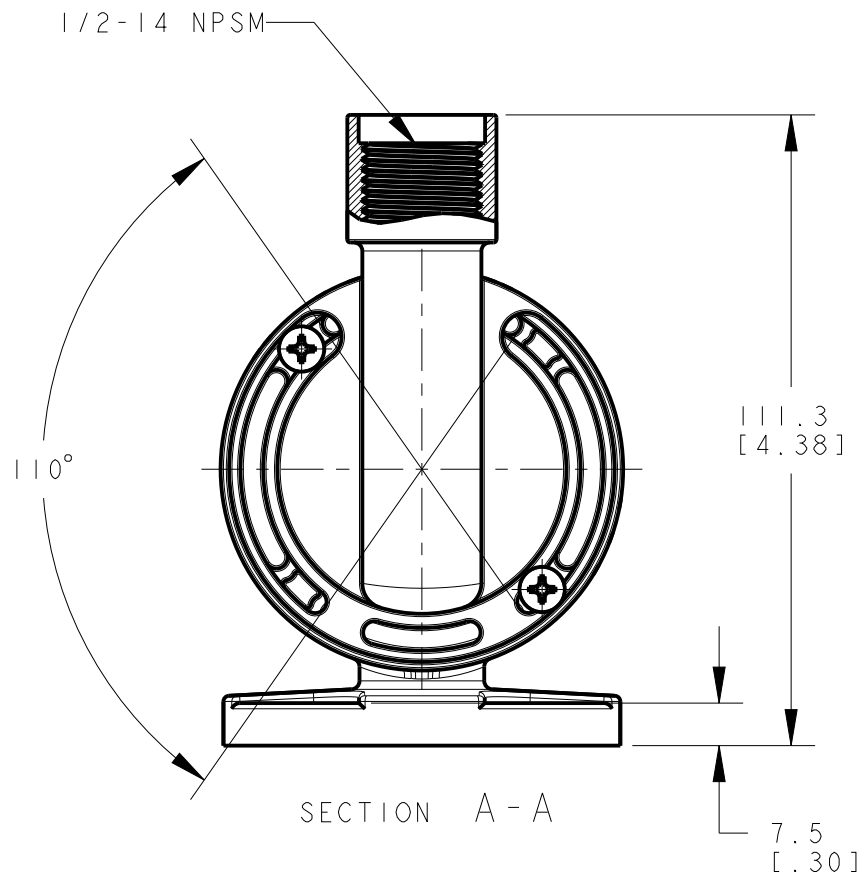

8 7 6 5 4 3 2 1

This drawing is the property of BANNER ENGINEERING CORP. and is proprietary in general and in detail. Its contents shall not be revealed to outside parties without written consent of BANNER.

BANNER ENGINEERING CORP.
P.O. BOX 9414
MINNEAPOLIS, MN 55440

TITLE		
SA-FFB12		
SIZE B	DRAWING NO. 182888	REV. A
SCALE 3:4		SHEET 1 OF 1

NOTES:
1. ALL DIMENSIONS ARE MILLIMETERS [INCHES] UNLESS OTHERWISE NOTED.

8 7 6 5 4 3 2 1 PRO/E