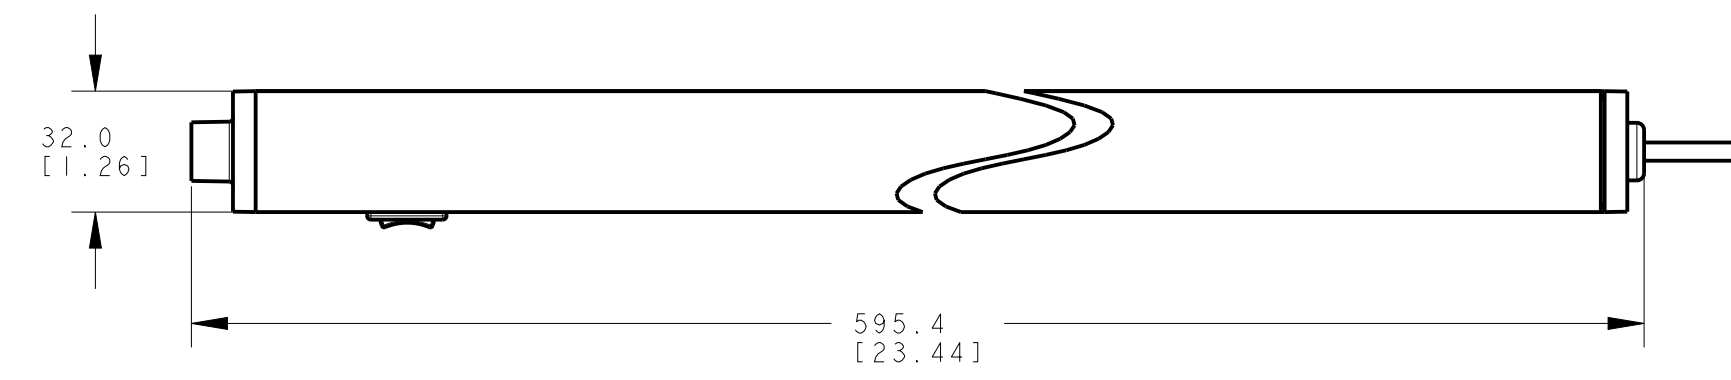

ISOMETRIC VIEW
SCALE 1:10

This drawing is the property of BANNER ENGINEERING CORP. and is proprietary in general and in detail. Its contents shall not be revealed to outside parties without written consent of BANNER.

BANNER ENGINEERING CORP.
P.O. BOX 9414
MINNEAPOLIS, MN 55440

THIRD ANGLE PROJECTION

TITLE
WLB32C570PB

SIZE B	DRAWING NO. 175636	REV. A
SCALE 1:2		SHEET 1 OF 1

NOTES:
1. ALL DIMENSIONS ARE MILLIMETERS [INCHES] UNLESS OTHERWISE NOTED.