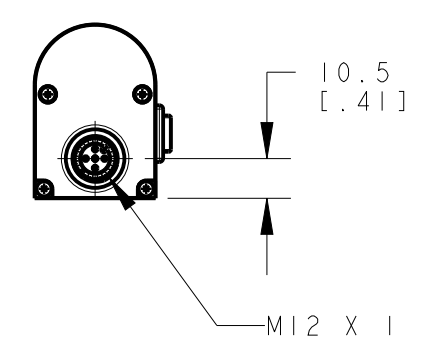

ISOMETRIC VIEW
SCALE 1:10

This drawing is the property of BANNER ENGINEERING CORP. and is proprietary in general and in detail. Its contents shall not be revealed to outside parties without written consent of BANNER.

BANNER ENGINEERING CORP.
P.O. BOX 9414
MINNEAPOLIS, MN 55440

THIRD ANGLE PROJECTION

TITLE
WLB32C570PB

SIZE B	DRAWING NO. 175636	REV. A
SCALE 1:2		SHEET 1 OF 1

NOTES:
1. ALL DIMENSIONS ARE MILLIMETERS [INCHES] UNLESS OTHERWISE NOTED.