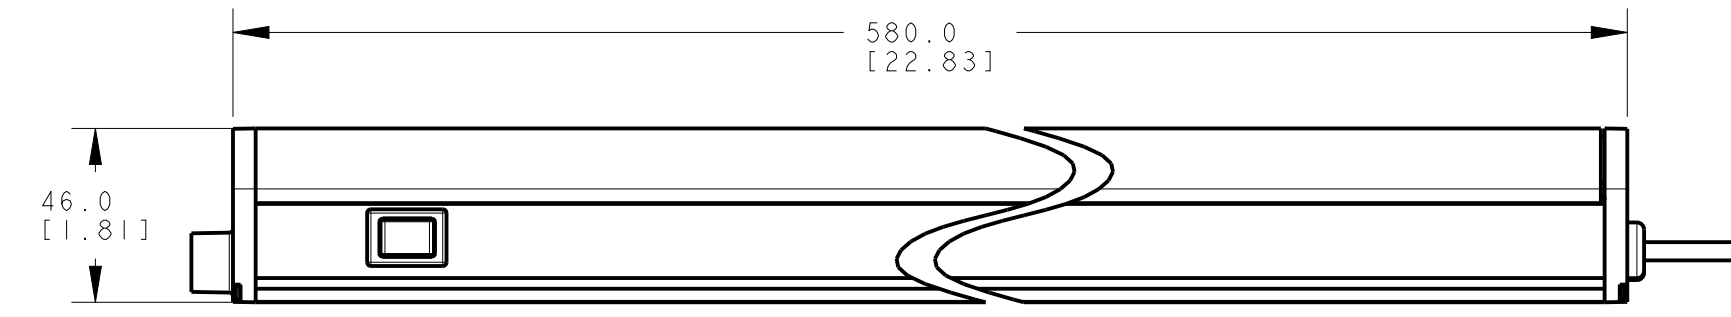

ISOMETRIC VIEW
SCALE 1:10

This drawing is the property of BANNER ENGINEERING CORP. and is proprietary in general and in detail. Its contents shall not be revealed to outside parties without written consent of BANNER.

BANNER ENGINEERING CORP.
P.O. BOX 9414
MINNEAPOLIS, MN 55440

THIRD ANGLE PROJECTION

TITLE
WLB32C570PB

SIZE B	DRAWING NO. 175636	REV. A
SCALE 1:2		SHEET 1 OF 1

NOTES:
1. ALL DIMENSIONS ARE MILLIMETERS [INCHES] UNLESS OTHERWISE NOTED.