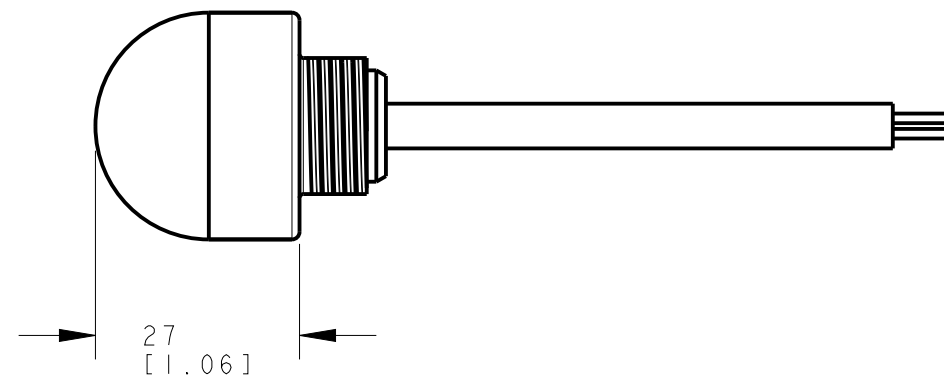

8 7 6 5 4 3 2 1

D

C

B

A

ISOMETRIC VIEW
SCALE 1:1

This drawing is the property of BANNER ENGINEERING CORP. and is proprietary in general and in detail. Its contents shall not be revealed to outside parties without written consent of BANNER.

BANNER ENGINEERING CORP.
P.O. BOX 9414
MINNEAPOLIS, MN 55440

THIRD ANGLE PROJECTION

TITLE

SI-K30L CABLE/PIGTAIL

SIZE B DRAWING NO. **173690** REV. **A**

SCALE 1:1 SHEET 1 OF 1

NOTES:
1. ALL DIMENSIONS ARE MILLIMETERS [INCHES] UNLESS OTHERWISE NOTED.