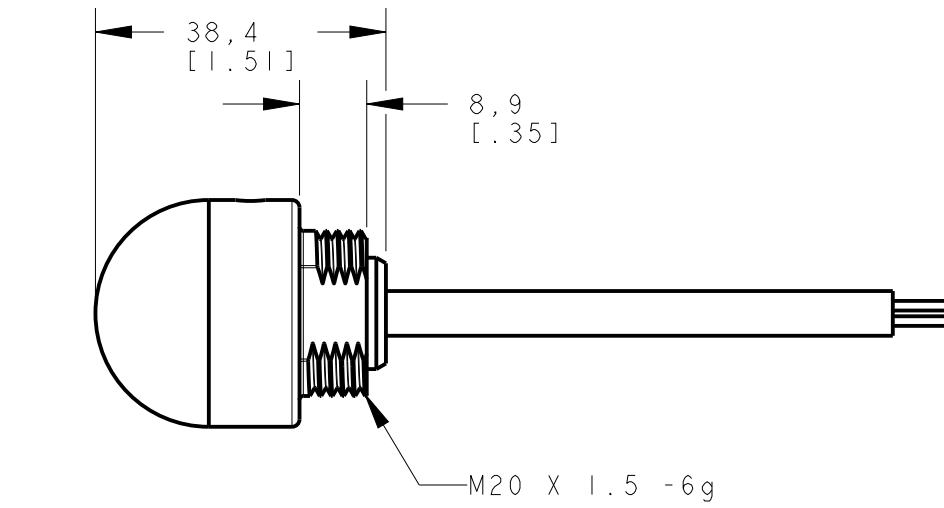

8 7 6 5 4 3 2 1

D

C

B

A

ISOMETRIC VIEW
SCALE 1:1

This drawing is the property of BANNER ENGINEERING CORP. and is proprietary in general and in detail. Its contents shall not be revealed to outside parties without written consent of BANNER.

BANNER ENGINEERING CORP.
P.O. BOX 9414
MINNEAPOLIS, MN 55440

THIRD ANGLE PROJECTION

TITLE

SI-K30L CABLE/PIGTAIL

SIZE B DRAWING NO. **173690** REV. **A**

SCALE 1:1 SHEET 1 OF 1

NOTES:
1. ALL DIMENSIONS ARE MILLIMETERS [INCHES] UNLESS OTHERWISE NOTED.