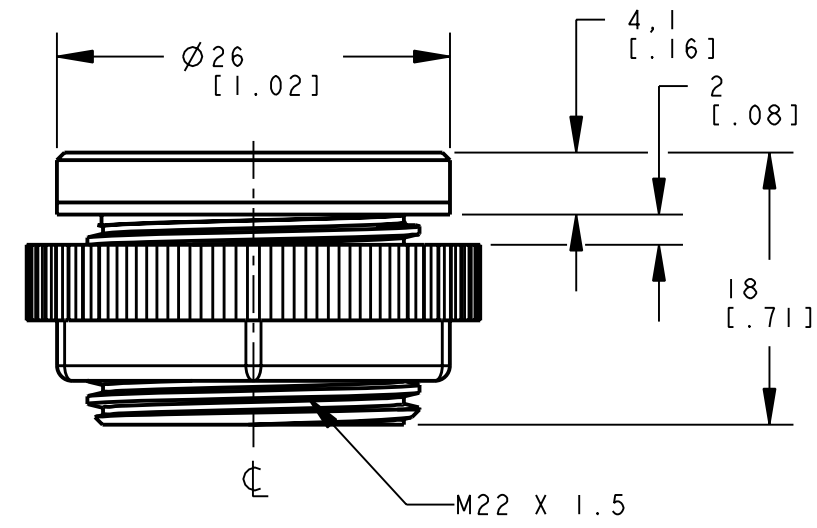

8 7 6 5 4 3 2 1

ISOMETRIC VIEW  
SCALE 1:1

This drawing is the property of BANNER ENGINEERING CORP. and is proprietary in general and in detail. Its contents shall not be revealed to outside parties without written consent of BANNER.

BANNER ENGINEERING CORP.  
P.O. BOX 9414  
MINNEAPOLIS, MN 55440

THIRD ANGLE PROJECTION

TITLE  
**LMB1822FM  
WEB CAD DRAWINGS 2D/3D**

SIZE B	DRAWING NO. <b>166452</b>	REV. <b>A</b>
-----------	------------------------------	------------------

SCALE 2:1	SHEET 1 OF 1
--------------	-----------------

NOTES:  
1. ALL DIMENSIONS ARE MILLIMETERS [INCHES] UNLESS OTHERWISE NOTED.

8 7 6 5 4 3 2 1

PRO/E