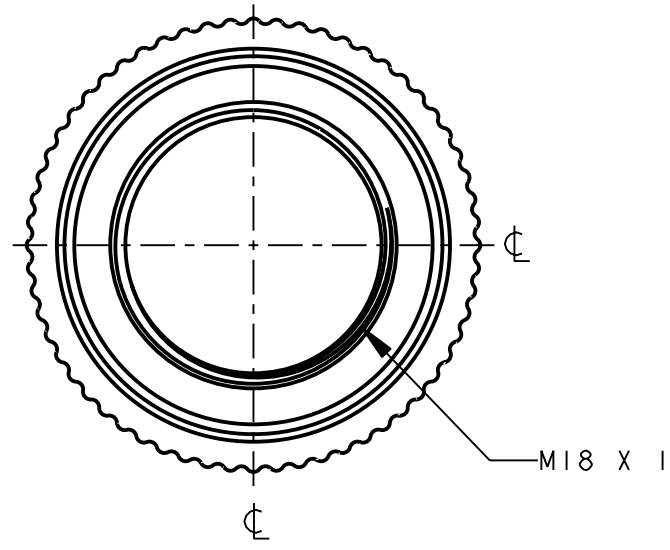

8 7 6 5 4 3 2 1

ISOMETRIC VIEW  
SCALE 1:1

This drawing is the property of BANNER ENGINEERING CORP. and is proprietary in general and in detail. Its contents shall not be revealed to outside parties without written consent of BANNER.

BANNER ENGINEERING CORP.  
P.O. BOX 9414  
MINNEAPOLIS, MN 55440

THIRD ANGLE PROJECTION

TITLE  
**LMB1822FM  
WEB CAD DRAWINGS 2D/3D**

SIZE B	DRAWING NO. <b>166452</b>	REV. <b>A</b>
-----------	------------------------------	------------------

SCALE 2:1	SHEET 1 OF 1
--------------	-----------------

NOTES:  
1. ALL DIMENSIONS ARE MILLIMETERS [INCHES] UNLESS OTHERWISE NOTED.

8 7 6 5 4 3 2 1

PRO/E