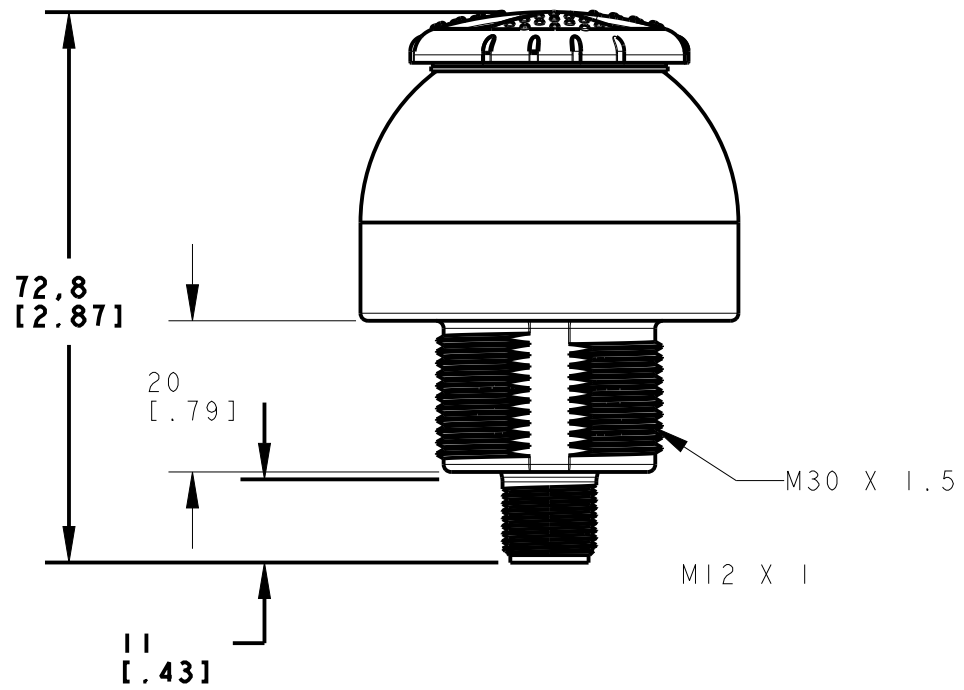

8 7 6 5 4 3 2 1

ISOMETRIC VIEW  
SCALE 1:1

This drawing is the property of BANNER ENGINEERING CORP. Any use or reproduction, in any form, without prior written permission of Banner is prohibited. © 2015 Banner Engineering Corp.

THIRD ANGLE PROJECTION

		BANNER ENGINEERING CORP. www.bannerengineering.com	
TITLE <b>K50L SEALED LOUD AUDIBLE QD</b> <b>WEB CAD DRAWINGS 2D/3D</b>			
SIZE B	DRAWING NO. <b>158880</b>	REV.	
SCALE 1:1		SHEET 1 OF 1	

NOTES:  
 1. ALL DIMENSIONS ARE MILLIMETERS [INCHES] UNLESS OTHERWISE NOTED.  
 2. REFER TO "www.bannerengineering.com" FOR ADDITIONAL DATA AND SPECIFICATIONS.

8 7 6 5 4 3 2 1 CREO