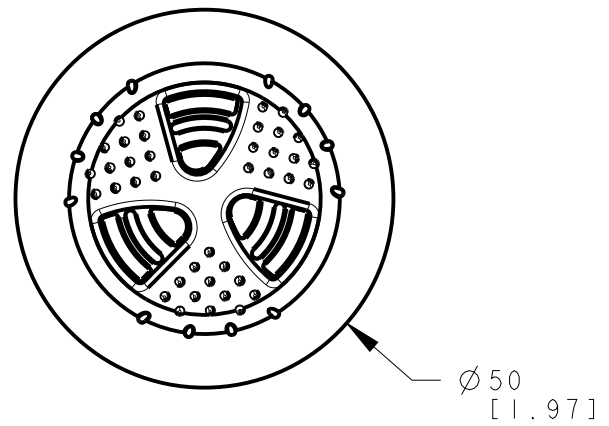

8 7 6 5 4 3 2 1

ISOMETRIC VIEW  
SCALE 1:1

This drawing is the property of BANNER ENGINEERING CORP. Any use or reproduction, in any form, without prior written permission of Banner is prohibited. © 2015 Banner Engineering Corp.

THIRD ANGLE PROJECTION

		BANNER ENGINEERING CORP. www.bannerengineering.com	
TITLE <b>K50L SEALED LOUD AUDIBLE QD</b> <b>WEB CAD DRAWINGS 2D/3D</b>			
SIZE B	DRAWING NO. <b>158880</b>	REV.	
SCALE 1:1		SHEET 1 OF 1	

NOTES:  
 1. ALL DIMENSIONS ARE MILLIMETERS [INCHES] UNLESS OTHERWISE NOTED.  
 2. REFER TO "www.bannerengineering.com" FOR ADDITIONAL DATA AND SPECIFICATIONS.

8 7 6 5 4 3 2 1 CREO