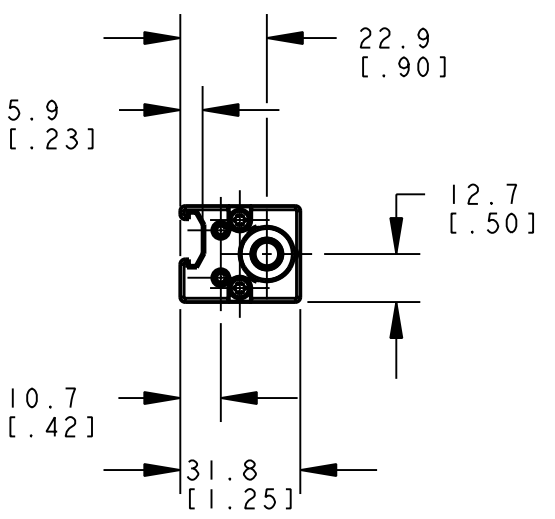

8 7 6 5 4 3 2 1

D  
C  
B  
A

D  
C  
B  
A

ISOMETRIC VIEW  
SCALE 1:2

This drawing is the property of BANNER ENGINEERING CORP. and is proprietary in general and in detail. Its contents shall not be revealed to outside parties without written consent of BANNER.

BANNER ENGINEERING CORP.  
P.O. BOX 9414  
MINNEAPOLIS, MN 55440

THIRD ANGLE PROJECTION

TITLE

**LX9E CABLE/PIGTAIL**

SIZE B	DRAWING NO. <b>158576</b>	REV. <b>A</b>
-----------	------------------------------	------------------

SCALE 1:2	SHEET 1 OF 1
--------------	-----------------

NOTES:  
1. ALL DIMENSIONS ARE MILLIMETERS [INCHES] UNLESS OTHERWISE NOTED.

8 7 6 5 4 3 2 1

PRO/E