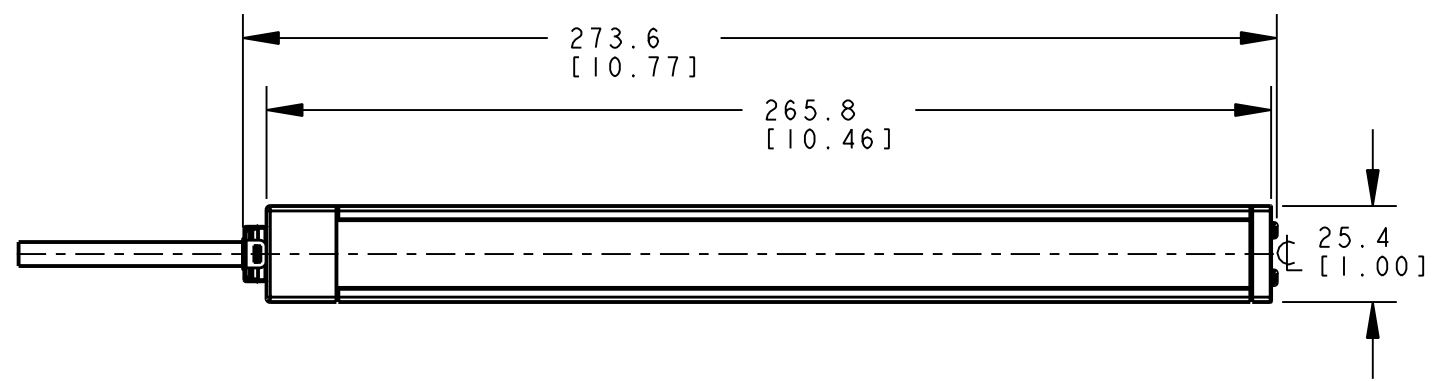

8 7 6 5 4 3 2 1

D  
C  
B  
A

D  
C  
B  
A

ISOMETRIC VIEW  
SCALE 1:2

This drawing is the property of BANNER ENGINEERING CORP. and is proprietary in general and in detail. Its contents shall not be revealed to outside parties without written consent of BANNER.

BANNER ENGINEERING CORP.  
P.O. BOX 9414  
MINNEAPOLIS, MN 55440

THIRD ANGLE PROJECTION

TITLE

**LX9E CABLE/PIGTAIL**

SIZE B	DRAWING NO. <b>158576</b>	REV. <b>A</b>
-----------	------------------------------	------------------

SCALE 1:2	SHEET 1 OF 1
--------------	-----------------

NOTES:  
1. ALL DIMENSIONS ARE MILLIMETERS [INCHES] UNLESS OTHERWISE NOTED.

8 7 6 5 4 3 2 1

PRO/E