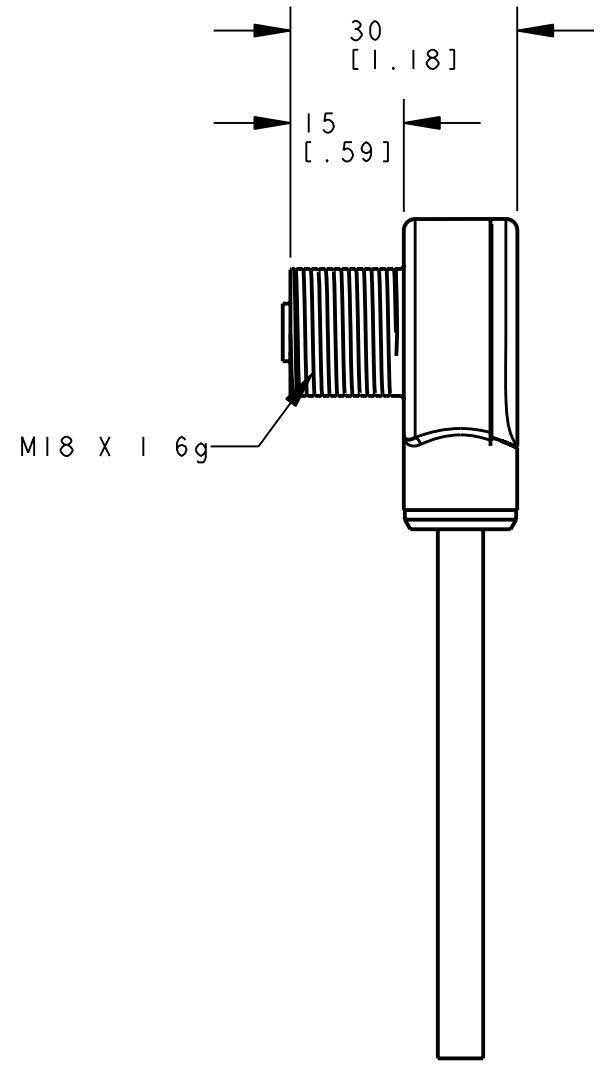

8 | 7 | 6 | 5 | 4 | 3 | 2 | 1

D
C
B
A

ISOMETRIC VIEW
SCALE 1:1

D
C
B
A

NOTES:
1. ALL DIMENSIONS ARE MILLIMETERS [INCHES] UNLESS OTHERWISE NOTED.

This drawing is the property of BANNER ENGINEERING CORP. and is proprietary in general and in detail. Its contents shall not be revealed to outside parties without written consent of BANNER.

BANNER ENGINEERING CORP.
P.O. BOX 9414
MINNEAPOLIS, MN 55440

THIRD ANGLE PROJECTION

TITLE
**TM18 D CABLE
WEB CAD DRAWINGS 2D/3D**

SIZE B	DRAWING NO. 157369	REV. A
SCALE 1:1		SHEET 1 OF 1

8 | 7 | 6 | 5 | 4 | 3 | 2 | 1