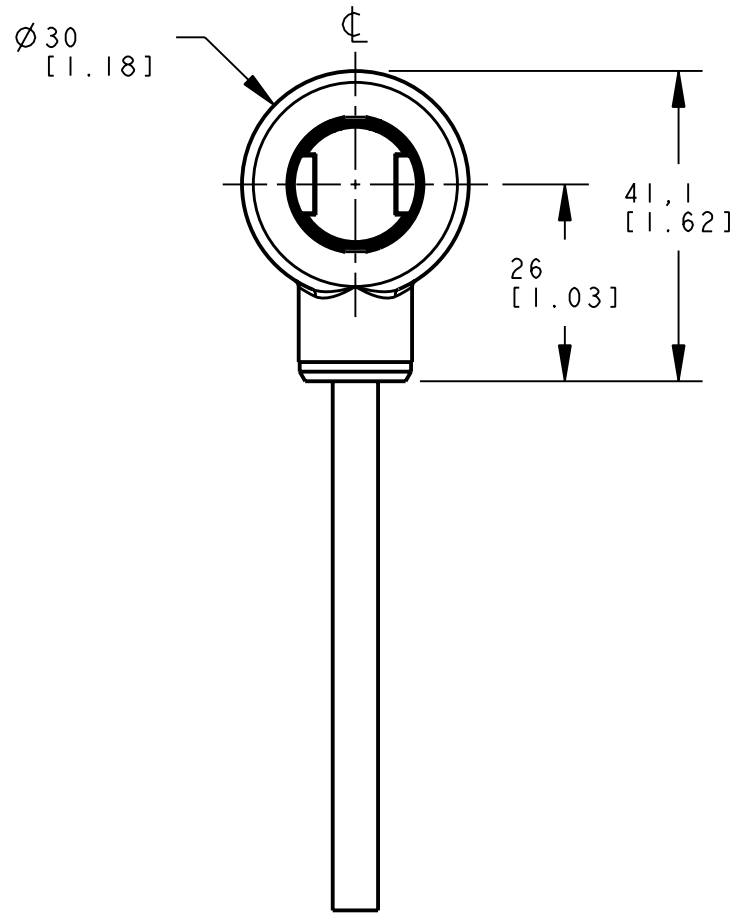

8 | 7 | 6 | 5 | 4 | 3 | 2 | 1

D
C
B
A

ISOMETRIC VIEW
SCALE 1:1

D
C
B
A

NOTES:
1. ALL DIMENSIONS ARE MILLIMETERS [INCHES] UNLESS OTHERWISE NOTED.

This drawing is the property of BANNER ENGINEERING CORP. and is proprietary in general and in detail. Its contents shall not be revealed to outside parties without written consent of BANNER.

BANNER ENGINEERING CORP.
P.O. BOX 9414
MINNEAPOLIS, MN 55440

THIRD ANGLE PROJECTION

TITLE
**TM18 D CABLE
WEB CAD DRAWINGS 2D/3D**

SIZE B	DRAWING NO. 157369	REV. A
SCALE 1:1		SHEET 1 OF 1

8 | 7 | 6 | 5 | 4 | 3 | 2 | 1