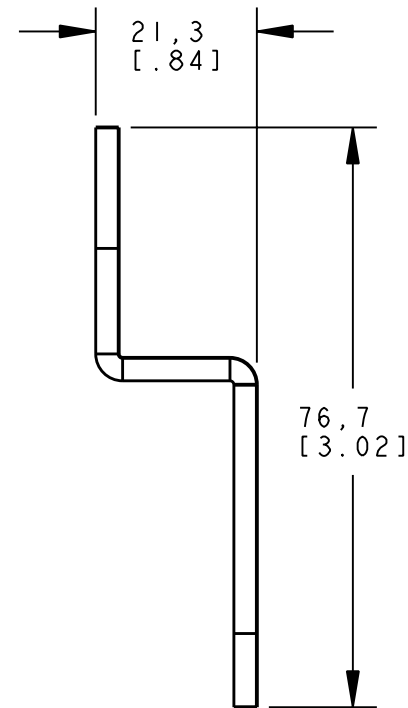

8 7 6 5 4 3 2 1

D
C
B
A

ISOMETRIC VIEW
SCALE 1:1

NOTES:
1. ALL DIMENSIONS ARE MILLIMETERS [INCHES] UNLESS OTHERWISE NOTED.

This drawing is the property of BANNER ENGINEERING CORP. and is proprietary in general and in detail. Its contents shall not be revealed to outside parties without written consent of BANNER.

BANNER ENGINEERING CORP.
P.O. BOX 9414
MINNEAPOLIS, MN 55440

THIRD ANGLE PROJECTION

TITLE
**EZA-MBK-2
WEB CAD DRAWINGS 2D/3D**

SIZE B	DRAWING NO. 156638	REV.
-----------	------------------------------	------

SCALE 1:1	SHEET 1 OF 1
--------------	-----------------

8 7 6 5 4 3 2 1 PRO/E