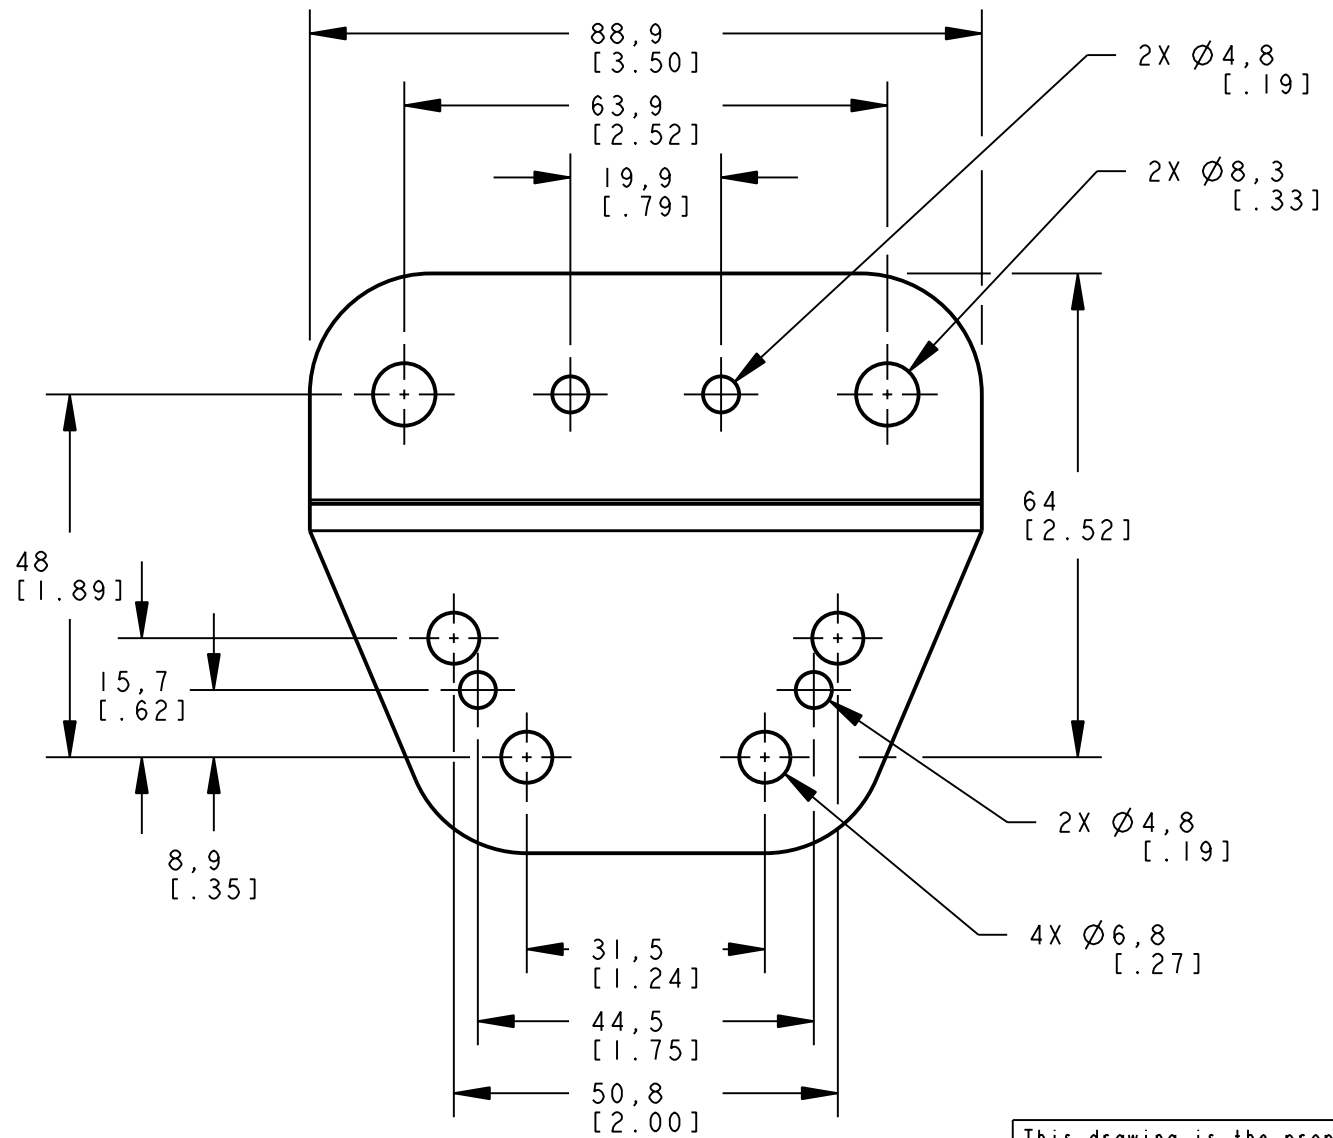

8 7 6 5 4 3 2 1

D
C
B
A

ISOMETRIC VIEW
SCALE 1:1

NOTES:
1. ALL DIMENSIONS ARE MILLIMETERS [INCHES] UNLESS OTHERWISE NOTED.

This drawing is the property of BANNER ENGINEERING CORP. and is proprietary in general and in detail. Its contents shall not be revealed to outside parties without written consent of BANNER.

BANNER ENGINEERING CORP.
P.O. BOX 9414
MINNEAPOLIS, MN 55440

THIRD ANGLE PROJECTION

TITLE
**EZA-MBK-2
WEB CAD DRAWINGS 2D/3D**

SIZE B	DRAWING NO. 156638	REV.
-----------	------------------------------	------