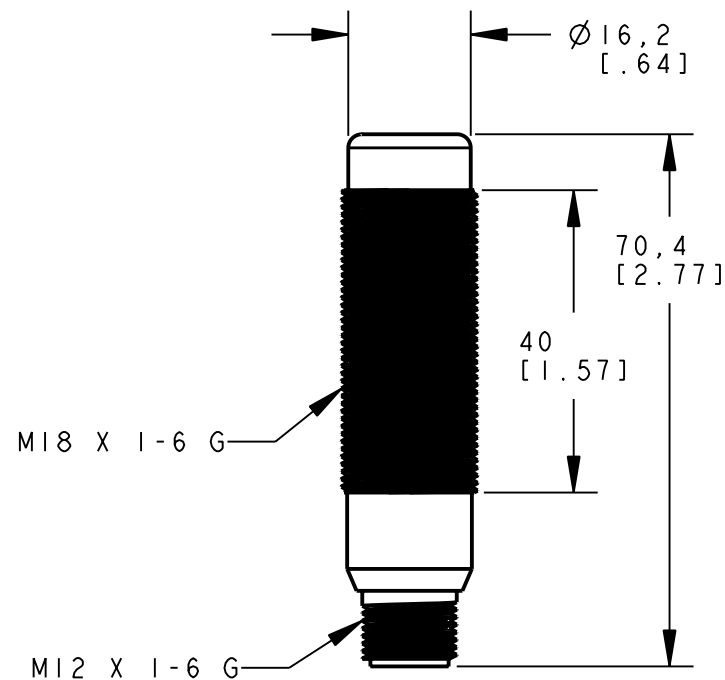

8 7 6 5 4 3 2 1

D

C

B

A

ISOMETRIC VIEW  
SCALE 1:1

NOTES:  
1. ALL DIMENSIONS ARE MILLIMETERS [INCHES] UNLESS OTHERWISE NOTED.

This drawing is the property of BANNER ENGINEERING CORP. and is proprietary in general and in detail. Its contents shall not be revealed to outside parties without written consent of BANNER.