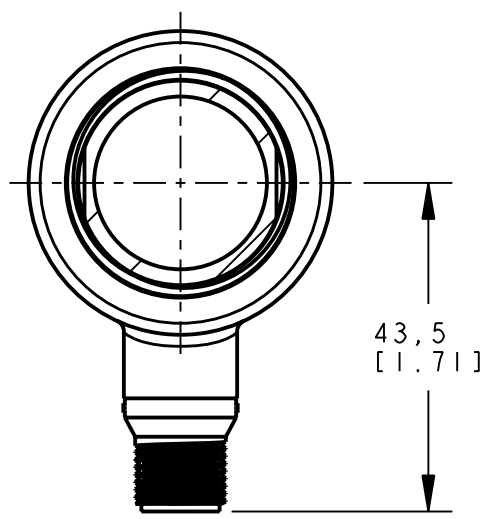

8 | 7 | 6 | 5 | 4 | 3 | 2 | 1

This drawing is the property of BANNER ENGINEERING CORP. and is proprietary in general and in detail. Its contents shall not be revealed to outside parties without written consent of BANNER.

BANNER ENGINEERING CORP.
P.O. BOX 9414
MINNEAPOLIS, MN 55440

THIRD ANGLE PROJECTION

TITLE

T30 3E/6E OD
WEB CAD DRAWINGS 2D/3D

SIZE B	DRAWING NO. 155325	REV. A

SCALE 1:1	SHEET 1 OF 1

NOTES:
1. ALL DIMENSIONS ARE MILLIMETERS [INCHES] UNLESS OTHERWISE NOTED.

8 | 7 | 6 | 5 | 4 | 3 | 2 | 1

PRO/E