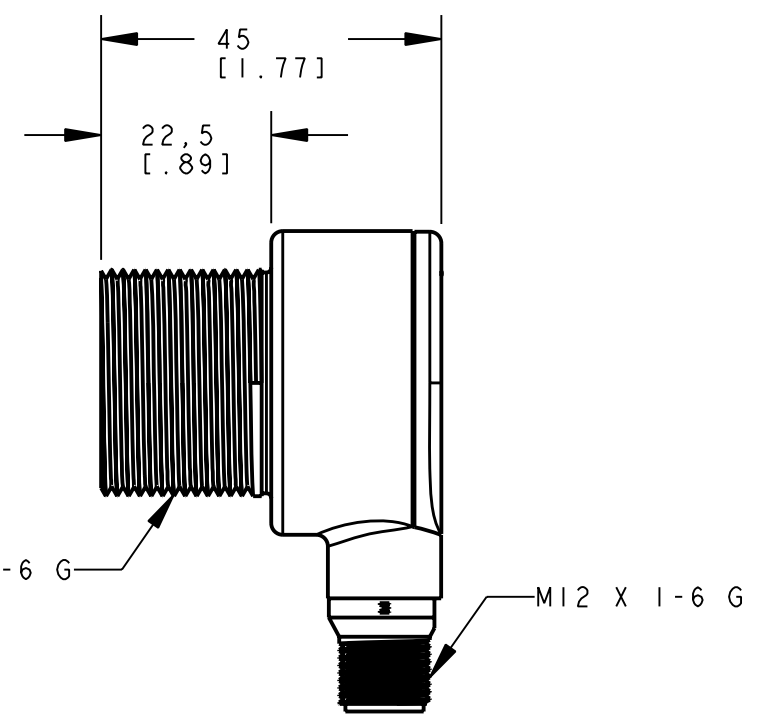

8 | 7 | 6 | 5 | 4 | 3 | 2 | 1

This drawing is the property of BANNER ENGINEERING CORP. and is proprietary in general and in detail. Its contents shall not be revealed to outside parties without written consent of BANNER.

BANNER ENGINEERING CORP.
P.O. BOX 9414
MINNEAPOLIS, MN 55440

THIRD ANGLE PROJECTION

TITLE

T30 3E/6E OD
WEB CAD DRAWINGS 2D/3D

SIZE B	DRAWING NO. 155325	REV. A

SCALE 1:1	SHEET 1 OF 1

NOTES:
1. ALL DIMENSIONS ARE MILLIMETERS [INCHES] UNLESS OTHERWISE NOTED.

8 | 7 | 6 | 5 | 4 | 3 | 2 | 1

PRO/E