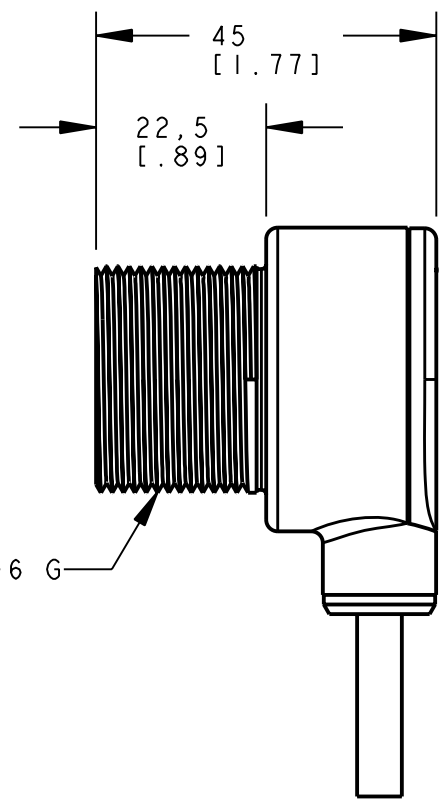

8 | 7 | 6 | 5 | 4 | 3 | 2 | 1

NOTES:
1. ALL DIMENSIONS ARE MILLIMETERS [INCHES] UNLESS OTHERWISE NOTED.

This drawing is the property of BANNER ENGINEERING CORP. and is proprietary in general and in detail. Its contents shall not be revealed to outside parties without written consent of BANNER.

BANNER ENGINEERING CORP.
P.O. BOX 9414
MINNEAPOLIS, MN 55440

THIRD ANGLE PROJECTION

TITLE
**T30 3E/6E CABLE/PIGTAIL
WEB CAD DRAWINGS 2D/3D**

SIZE B	DRAWING NO. 155324	REV. A
SCALE 1:1		SHEET 1 OF 1

8 | 7 | 6 | 5 | 4 | 3 | 2 | 1 | PRO/E