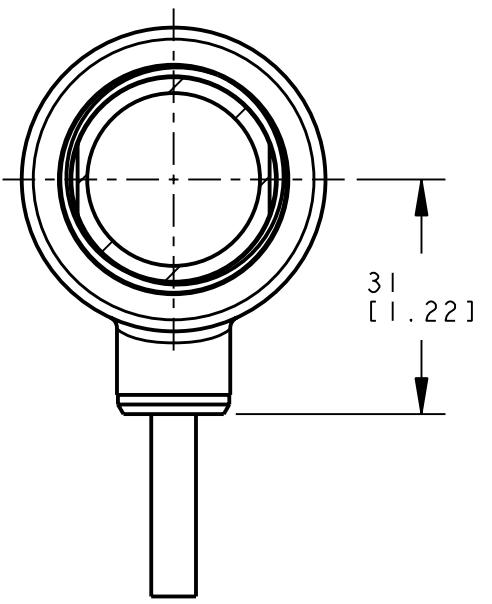

8 | 7 | 6 | 5 | 4 | 3 | 2 | 1

NOTES:
1. ALL DIMENSIONS ARE MILLIMETERS [INCHES] UNLESS OTHERWISE NOTED.

This drawing is the property of BANNER ENGINEERING CORP. and is proprietary in general and in detail. Its contents shall not be revealed to outside parties without written consent of BANNER.

BANNER ENGINEERING CORP.
P.O. BOX 9414
MINNEAPOLIS, MN 55440

THIRD ANGLE PROJECTION

TITLE
**T30 3E/6E CABLE/PIGTAIL
WEB CAD DRAWINGS 2D/3D**

SIZE B	DRAWING NO. 155324	REV. A
SCALE 1:1		SHEET 1 OF 1

8 | 7 | 6 | 5 | 4 | 3 | 2 | 1 | PRO/E