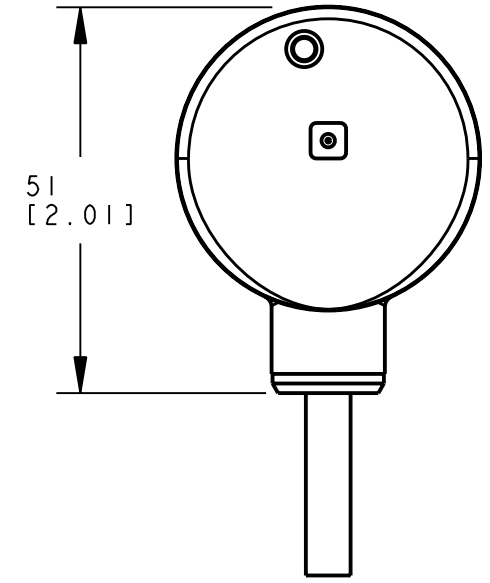

8 | 7 | 6 | 5 | 4 | 3 | 2 | 1

NOTES:
1. ALL DIMENSIONS ARE MILLIMETERS [INCHES] UNLESS OTHERWISE NOTED.

This drawing is the property of BANNER ENGINEERING CORP. and is proprietary in general and in detail. Its contents shall not be revealed to outside parties without written consent of BANNER.

BANNER ENGINEERING CORP.
P.O. BOX 9414
MINNEAPOLIS, MN 55440

THIRD ANGLE PROJECTION

TITLE
**T30 3E/6E CABLE/PIGTAIL
WEB CAD DRAWINGS 2D/3D**

SIZE B	DRAWING NO. 155324	REV. A
SCALE 1:1		SHEET 1 OF 1

8 | 7 | 6 | 5 | 4 | 3 | 2 | 1 | PRO/E