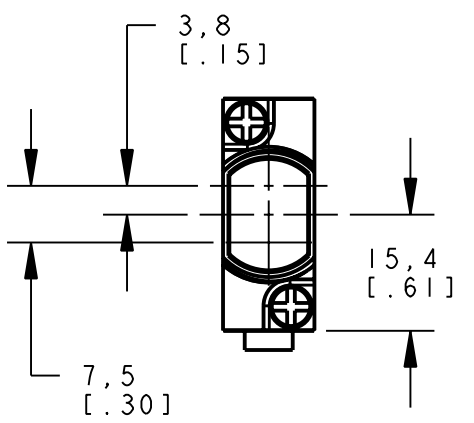

8 | 7 | 6 | 5 | 4 | 3 | 2 | 1

This drawing is the property of BANNER ENGINEERING CORP. and is proprietary in general and in detail. Its contents shall not be revealed to outside parties without written consent of BANNER.

BANNER ENGINEERING CORP.
P.O. BOX 9414
MINNEAPOLIS, MN 55440

THIRD ANGLE PROJECTION

TITLE
**SM2A312LP OD
WEB CAD DRAWINGS 2D/3D**

SIZE B	DRAWING NO. 154482	REV. 1
SCALE 1:1		SHEET 1 OF 1

NOTES:
1. ALL DIMENSIONS ARE MILLIMETERS [INCHES] UNLESS OTHERWISE NOTED.

8 | 7 | 6 | 5 | 4 | 3 | 2 | 1

PRO/E