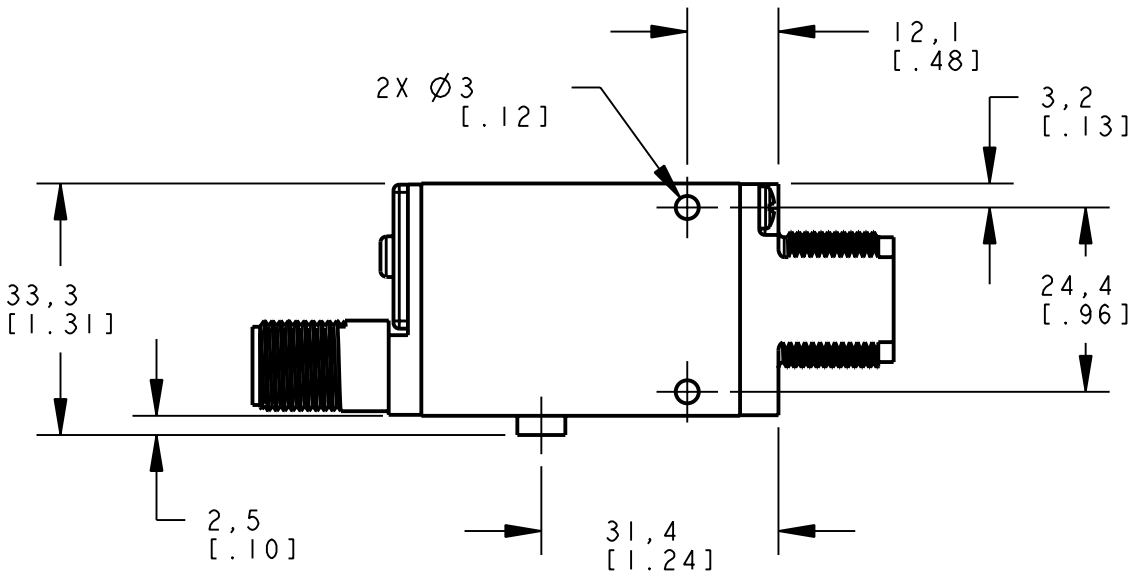

8 | 7 | 6 | 5 | 4 | 3 | 2 | 1

This drawing is the property of BANNER ENGINEERING CORP. and is proprietary in general and in detail. Its contents shall not be revealed to outside parties without written consent of BANNER.

BANNER ENGINEERING CORP.
P.O. BOX 9414
MINNEAPOLIS, MN 55440

THIRD ANGLE PROJECTION

TITLE
**SM2A312LP OD
WEB CAD DRAWINGS 2D/3D**

SIZE B	DRAWING NO. 154482	REV. 1
SCALE 1:1		SHEET 1 OF 1

NOTES:
1. ALL DIMENSIONS ARE MILLIMETERS [INCHES] UNLESS OTHERWISE NOTED.

8 | 7 | 6 | 5 | 4 | 3 | 2 | 1

PRO/E