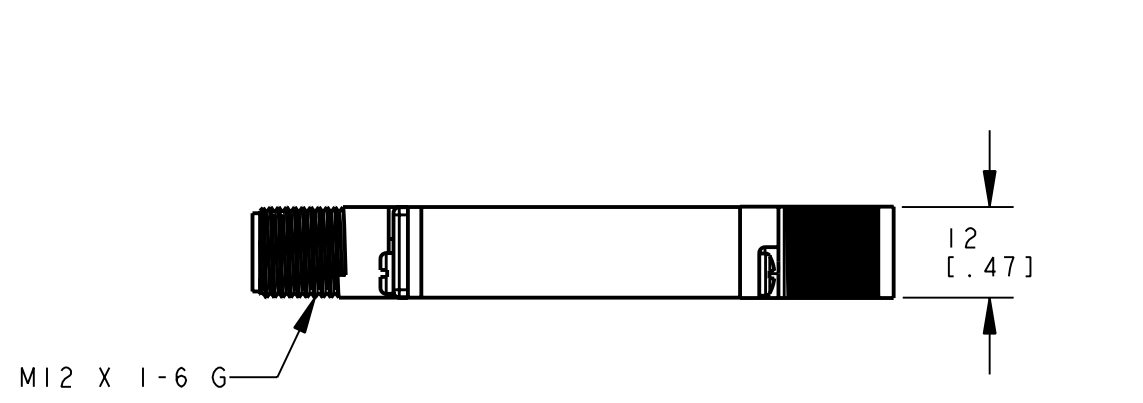

8 | 7 | 6 | 5 | 4 | 3 | 2 | 1

This drawing is the property of BANNER ENGINEERING CORP. and is proprietary in general and in detail. Its contents shall not be revealed to outside parties without written consent of BANNER.

BANNER ENGINEERING CORP.
P.O. BOX 9414
MINNEAPOLIS, MN 55440

THIRD ANGLE PROJECTION

TITLE
**SM2A312LP OD
WEB CAD DRAWINGS 2D/3D**

SIZE B	DRAWING NO. 154482	REV. 1
SCALE 1:1		SHEET 1 OF 1

NOTES:
1. ALL DIMENSIONS ARE MILLIMETERS [INCHES] UNLESS OTHERWISE NOTED.

8 | 7 | 6 | 5 | 4 | 3 | 2 | 1

PRO/E