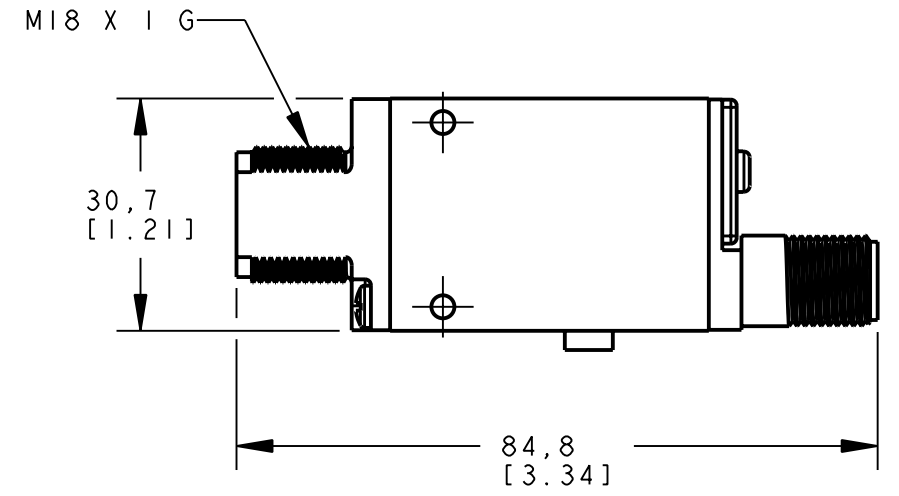

8 | 7 | 6 | 5 | 4 | 3 | 2 | 1

This drawing is the property of BANNER ENGINEERING CORP. and is proprietary in general and in detail. Its contents shall not be revealed to outside parties without written consent of BANNER.

BANNER ENGINEERING CORP.
P.O. BOX 9414
MINNEAPOLIS, MN 55440

THIRD ANGLE PROJECTION

TITLE
**SM2A312LP OD
WEB CAD DRAWINGS 2D/3D**

SIZE B	DRAWING NO. 154482	REV. 1
SCALE 1:1		SHEET 1 OF 1

NOTES:
1. ALL DIMENSIONS ARE MILLIMETERS [INCHES] UNLESS OTHERWISE NOTED.

8 | 7 | 6 | 5 | 4 | 3 | 2 | 1

PRO/E