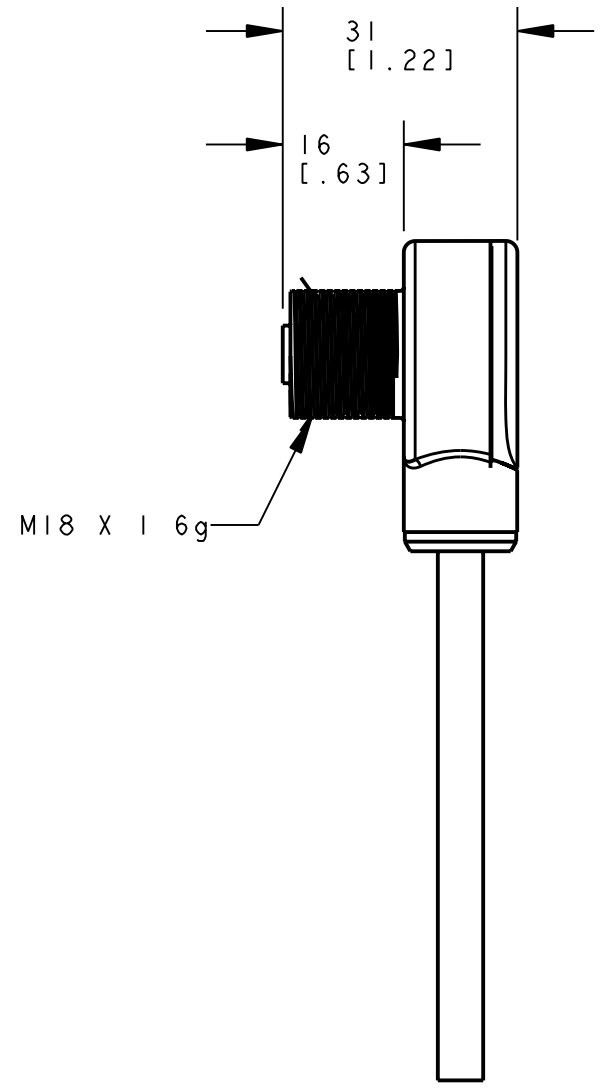

8 | 7 | 6 | 5 | 4 | 3 | 2 | 1

D

D

ISOMETRIC VIEW
SCALE 1:1

C

C

B

B

A

A

NOTES:
1. ALL DIMENSIONS ARE MILLIMETERS [INCHES] UNLESS OTHERWISE NOTED.

This drawing is the property of BANNER ENGINEERING CORP. and is proprietary in general and in detail. Its contents shall not be revealed to outside parties without written consent of BANNER.

BANNER ENGINEERING CORP.
P.O. BOX 9414
MINNEAPOLIS, MN 55440

THIRD ANGLE PROJECTION

TITLE
**TM18 FF CABLE
WEB CAD DRAWINGS 2D/3D**

SIZE B	DRAWING NO. 152787	REV. B
-----------	------------------------------	------------------

SCALE 1:1	SHEET 1 OF 1
--------------	-----------------

8 | 7 | 6 | 5 | 4 | 3 | 2 | 1

PRO/E