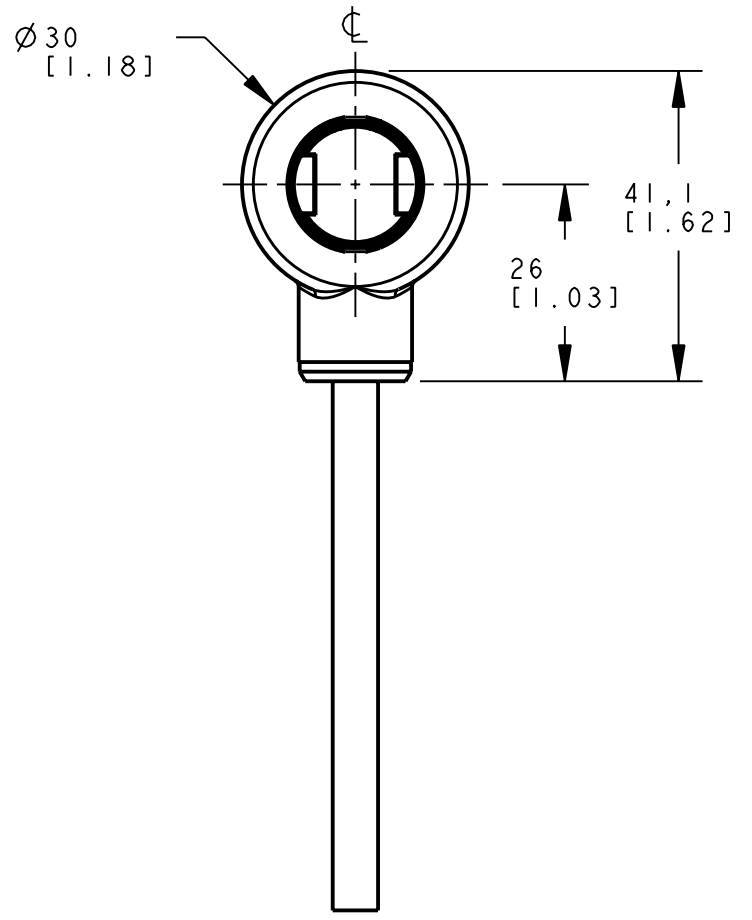

8 | 7 | 6 | 5 | 4 | 3 | 2 | 1

D

D

ISOMETRIC VIEW
SCALE 1:1

C

C

B

B

A

A

NOTES:
1. ALL DIMENSIONS ARE MILLIMETERS [INCHES] UNLESS OTHERWISE NOTED.

This drawing is the property of BANNER ENGINEERING CORP. and is proprietary in general and in detail. Its contents shall not be revealed to outside parties without written consent of BANNER.

BANNER ENGINEERING CORP.
P.O. BOX 9414
MINNEAPOLIS, MN 55440

THIRD ANGLE PROJECTION

TITLE
**TM18 FF CABLE
WEB CAD DRAWINGS 2D/3D**

SIZE B	DRAWING NO. 152787	REV. B
-----------	------------------------------	------------------

SCALE 1:1	SHEET 1 OF 1
--------------	-----------------

8 | 7 | 6 | 5 | 4 | 3 | 2 | 1

PRO/E