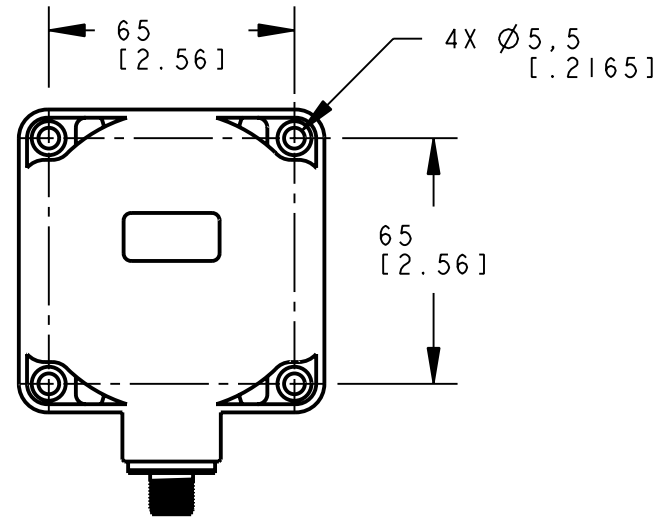

8 7 6 5 4 3 2 1

D
C
B
A

NOTES:
1. ALL DIMENSIONS ARE MILLIMETERS [INCHES] UNLESS OTHERWISE NOTED.

This drawing is the property of BANNER ENGINEERING CORP. and is proprietary in general and in detail. Its contents shall not be revealed to outside parties without written consent of BANNER.

BANNER ENGINEERING CORP.
P.O. BOX 9414
MINNEAPOLIS, MN 55440

THIRD ANGLE PROJECTION

TITLE

**DX80DR TYPICAL
WEB CAD DRAWING 2D/3D**

SIZE B	DRAWING NO. 144674	REV. -
-----------	------------------------------	-----------