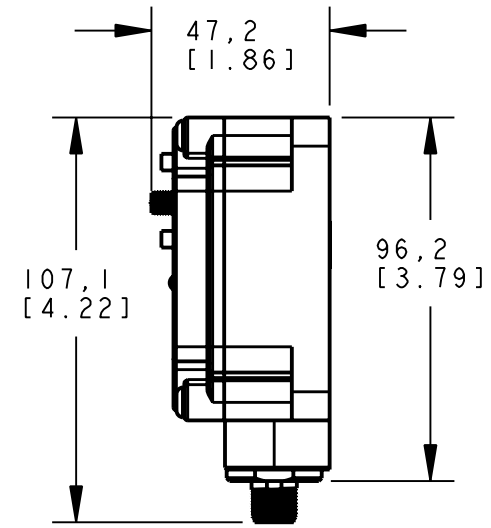

8 7 6 5 4 3 2 1

D
C
B
A

NOTES:
1. ALL DIMENSIONS ARE MILLIMETERS [INCHES] UNLESS OTHERWISE NOTED.

This drawing is the property of BANNER ENGINEERING CORP. and is proprietary in general and in detail. Its contents shall not be revealed to outside parties without written consent of BANNER.

BANNER ENGINEERING CORP.
P.O. BOX 9414
MINNEAPOLIS, MN 55440

THIRD ANGLE PROJECTION

TITLE

**DX80DR TYPICAL
WEB CAD DRAWING 2D/3D**

SIZE B	DRAWING NO. 144674	REV. -
-----------	------------------------------	-----------

SCALE 1:2	SHEET 1 OF 1
--------------	-----------------

8 7 6 5 4 3 2 1 PRO/E