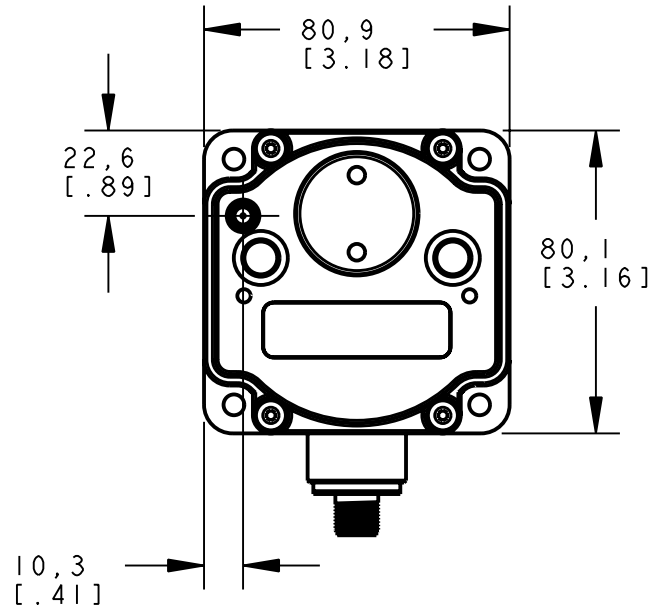

8 7 6 5 4 3 2 1

D
C
B
A

NOTES:
1. ALL DIMENSIONS ARE MILLIMETERS [INCHES] UNLESS OTHERWISE NOTED.

This drawing is the property of BANNER ENGINEERING CORP. and is proprietary in general and in detail. Its contents shall not be revealed to outside parties without written consent of BANNER.

BANNER ENGINEERING CORP.
P.O. BOX 9414
MINNEAPOLIS, MN 55440

THIRD ANGLE PROJECTION

TITLE

**DX80DR TYPICAL
WEB CAD DRAWING 2D/3D**

SIZE B	DRAWING NO. 144674	REV. -
-----------	------------------------------	-----------