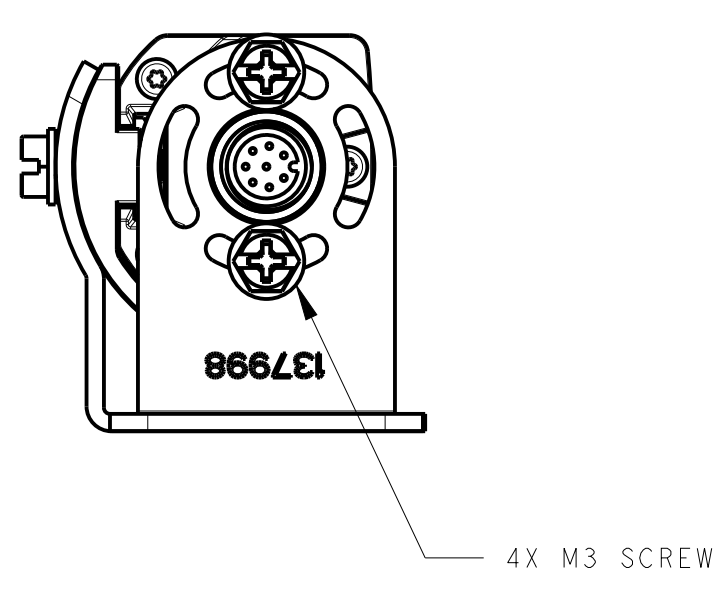

8 7 6 5 4 3 2 1

ISOMETRIC VIEW SCALE 1:4 ISOMETRIC VIEW SCALE 1:4

NOTES:
 1. ALL DIMENSIONS ARE MILLIMETERS [INCHES] UNLESS OTHERWISE NOTED.
 2. REFER TO "www.bannerengineering.com" FOR ADDITIONAL DATA AND SPECIFICATIONS.

TITLE
EZ-SCREEN HD TYPE 2, LS2HDE 1500mm OD

THIRD ANGLE PROJECTION

SIZE D	DRAWING NO. 141919	REV. A
SCALE 1:1	SHEET 1 OF 1	

8 7 6 5 4 3 2 1 CREO