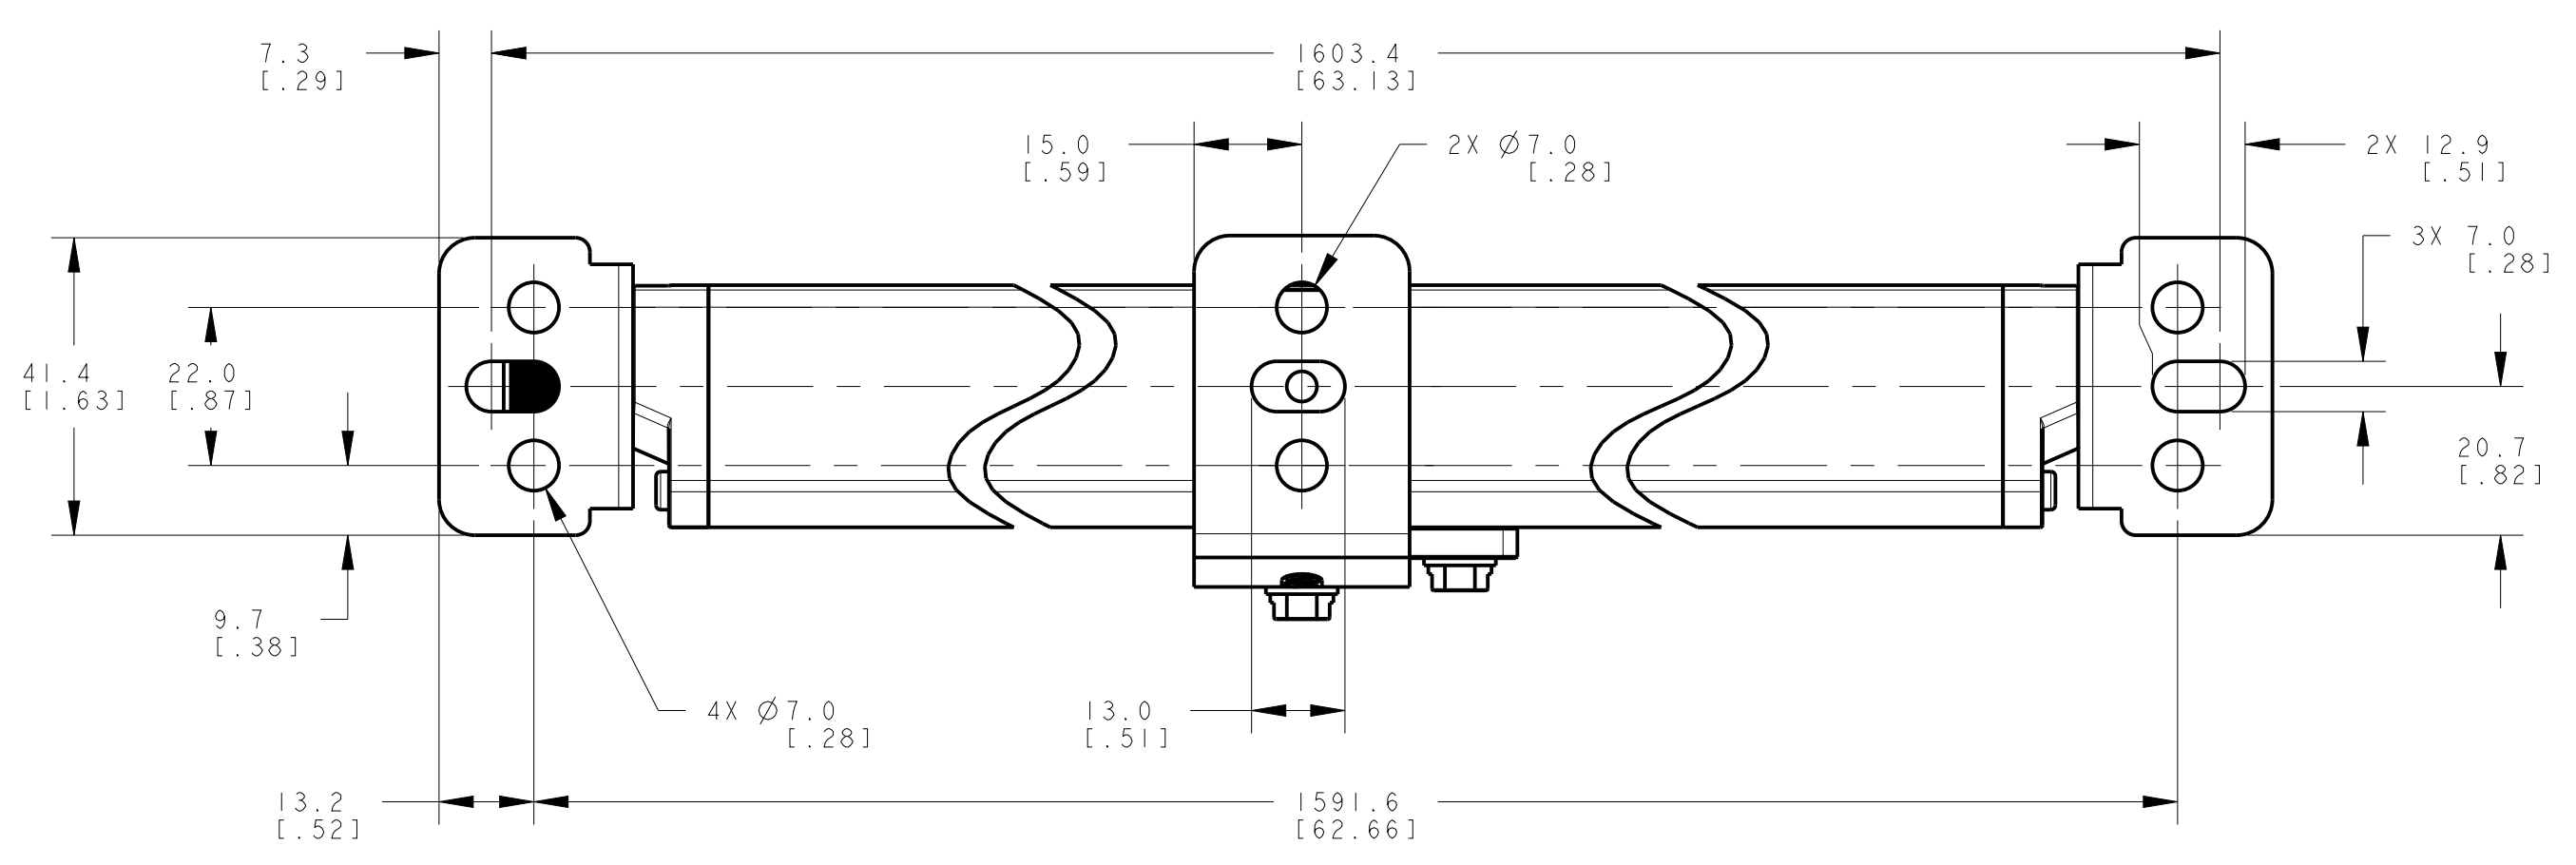

8 7 6 5 4 3 2 1

ISOMETRIC VIEW SCALE 1:4 ISOMETRIC VIEW SCALE 1:4

NOTES:
 1. ALL DIMENSIONS ARE MILLIMETERS [INCHES] UNLESS OTHERWISE NOTED.
 2. REFER TO "www.bannerengineering.com" FOR ADDITIONAL DATA AND SPECIFICATIONS.

TITLE
EZ-SCREEN HD TYPE 2, LS2HDE 1500mm OD

THIRD ANGLE PROJECTION

SIZE D	DRAWING NO. 141919	REV. A
SCALE 1:1	SHEET 1 OF 1	

8 7 6 5 4 3 2 1 CREO