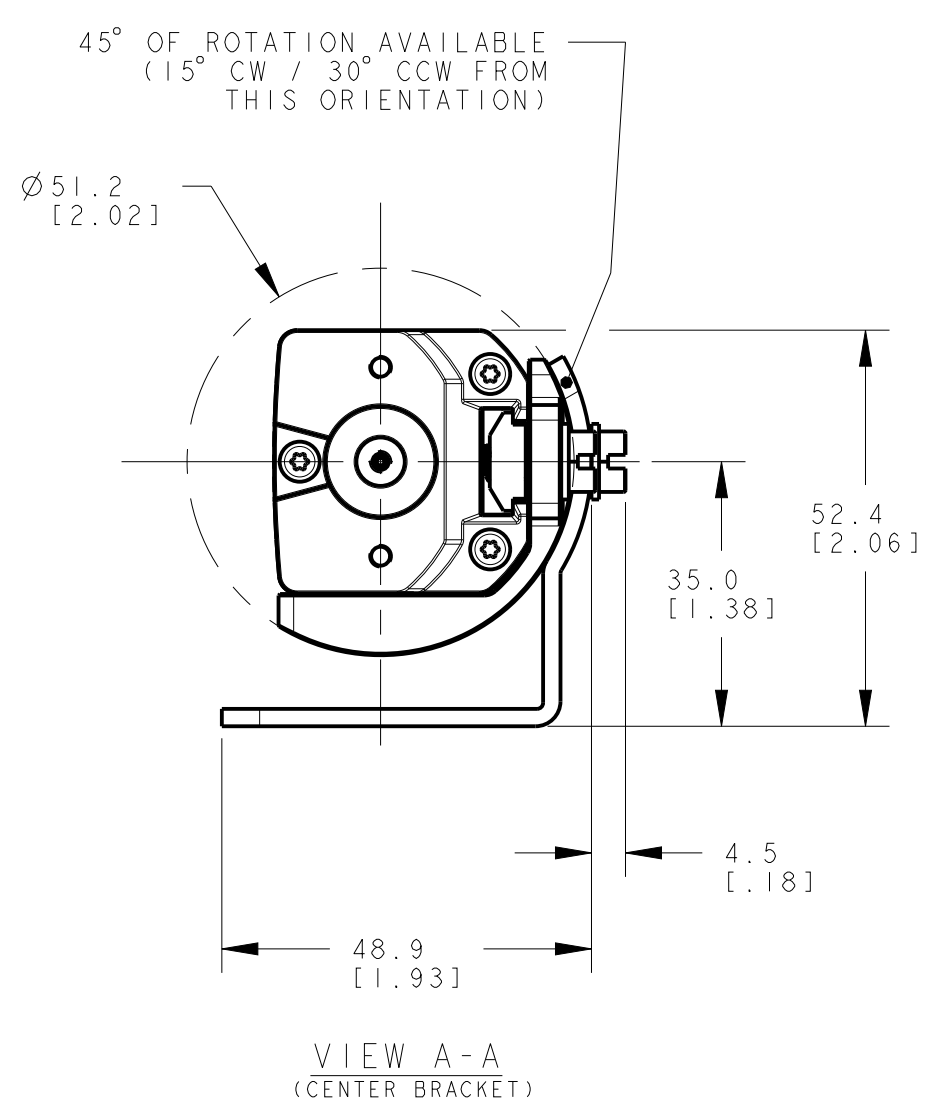

8 7 6 5 4 3 2 1

ISOMETRIC VIEW SCALE 1:4 ISOMETRIC VIEW SCALE 1:4

NOTES:
 1. ALL DIMENSIONS ARE MILLIMETERS [INCHES] UNLESS OTHERWISE NOTED.
 2. REFER TO "www.bannerengineering.com" FOR ADDITIONAL DATA AND SPECIFICATIONS.

TITLE
EZ-SCREEN HD TYPE 2, LS2HDE 1500mm OD

THIRD ANGLE PROJECTION

SIZE D	DRAWING NO. 141919	REV. A
SCALE 1:1	SHEET 1 OF 1	

8 7 6 5 4 3 2 1 CREO