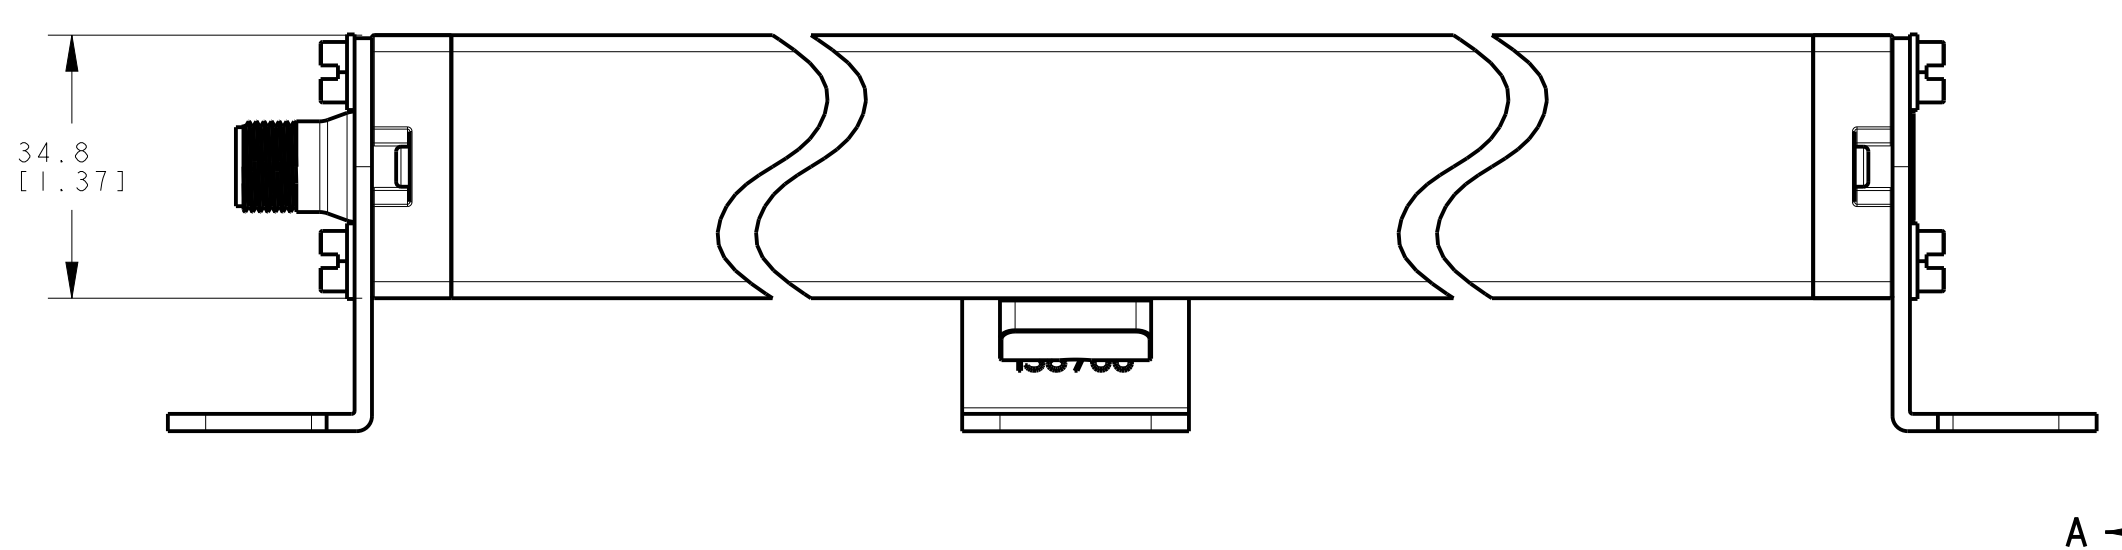

8 7 6 5 4 3 2 1

ISOMETRIC VIEW SCALE 1:4 ISOMETRIC VIEW SCALE 1:4

NOTES:
 1. ALL DIMENSIONS ARE MILLIMETERS [INCHES] UNLESS OTHERWISE NOTED.
 2. REFER TO "www.bannerengineering.com" FOR ADDITIONAL DATA AND SPECIFICATIONS.

TITLE
EZ-SCREEN HD TYPE 2, LS2HDE 1500mm OD

THIRD ANGLE PROJECTION

SIZE D	DRAWING NO. 141919	REV. A
SCALE 1:1	SHEET 1 OF 1	

8 7 6 5 4 3 2 1 CREO