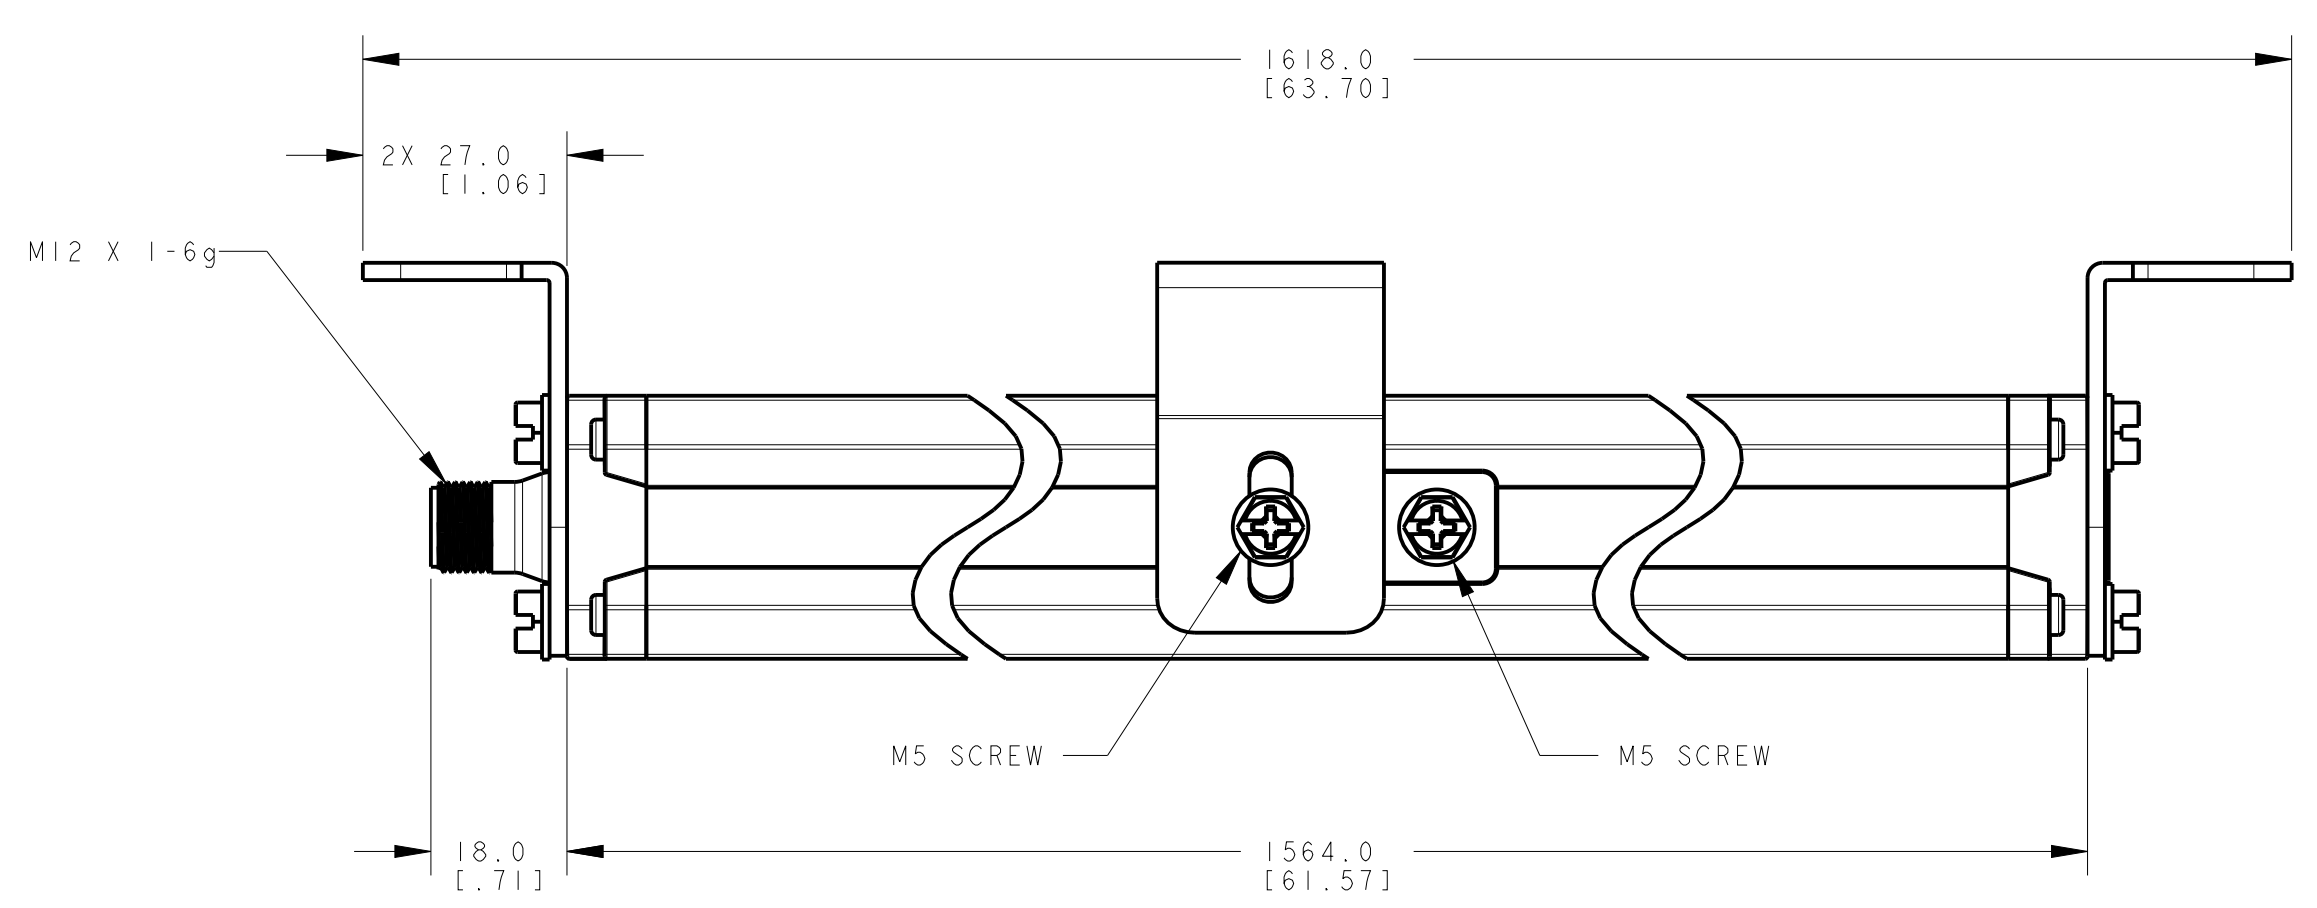

8 7 6 5 4 3 2 1

ISOMETRIC VIEW SCALE 1:4 ISOMETRIC VIEW SCALE 1:4

NOTES:
 1. ALL DIMENSIONS ARE MILLIMETERS [INCHES] UNLESS OTHERWISE NOTED.
 2. REFER TO "www.bannerengineering.com" FOR ADDITIONAL DATA AND SPECIFICATIONS.

TITLE
EZ-SCREEN HD TYPE 2, LS2HDE 1500mm OD

THIRD ANGLE PROJECTION

SIZE D	DRAWING NO. 141919	REV. A
SCALE 1:1	SHEET 1 OF 1	

8 7 6 5 4 3 2 1 CREO