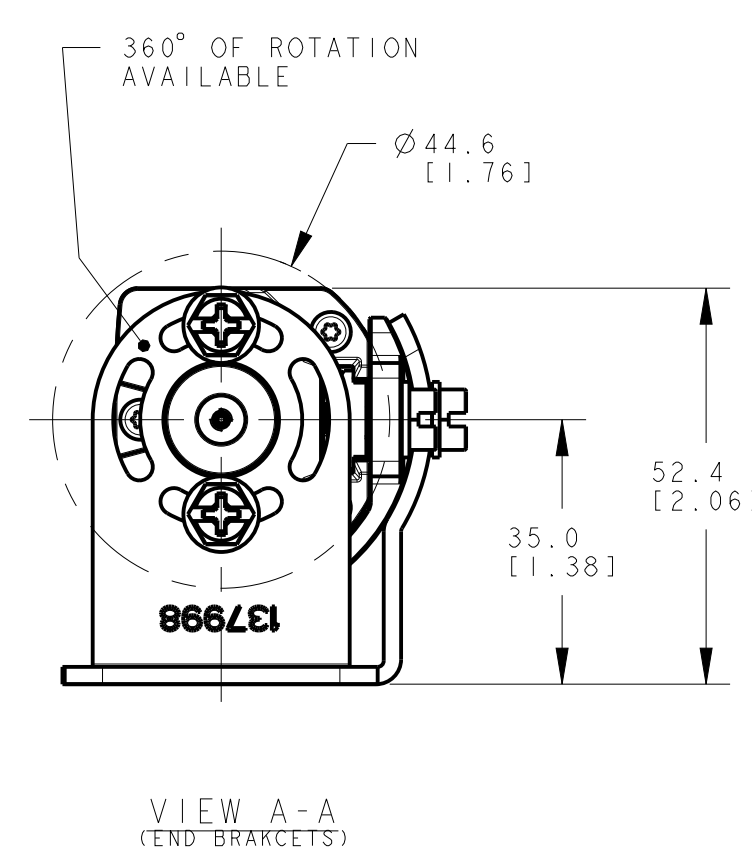

8 7 6 5 4 3 2 1

ISOMETRIC VIEW SCALE 1:4 ISOMETRIC VIEW SCALE 1:4

NOTES:
 1. ALL DIMENSIONS ARE MILLIMETERS [INCHES] UNLESS OTHERWISE NOTED.
 2. REFER TO "www.bannerengineering.com" FOR ADDITIONAL DATA AND SPECIFICATIONS.

TITLE
EZ-SCREEN HD TYPE 2, LS2HDE 1500mm OD

THIRD ANGLE PROJECTION

SIZE D	DRAWING NO. 141919	REV. A
SCALE 1:1	SHEET 1 OF 1	

8 7 6 5 4 3 2 1 CREO