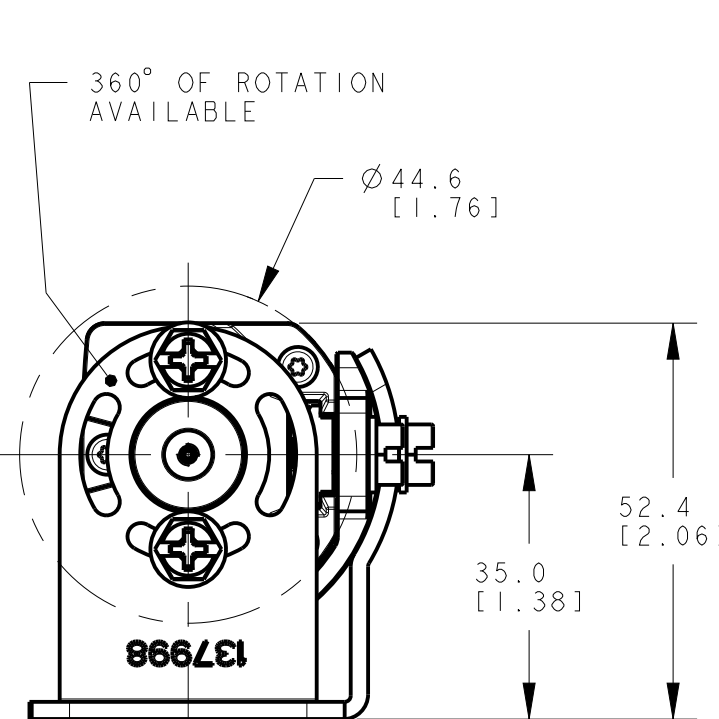

8 7 6 5 4 3 2 1

ISOMETRIC VIEW SCALE 1:4 ISOMETRIC VIEW SCALE 1:4

NOTES:
 1. ALL DIMENSIONS ARE MILLIMETERS [INCHES] UNLESS OTHERWISE NOTED.
 2. REFER TO "www.bannerengineering.com" FOR ADDITIONAL DATA AND SPECIFICATIONS.

TITLE
EZ-SCREEN HD TYPE 2, LS2HDE 1200mm OD

THIRD ANGLE PROJECTION

SIZE D	DRAWING NO. 141917	REV. A
SCALE 1:1	SHEET 1 OF 1	

8 7 6 5 4 3 2 1 CREO