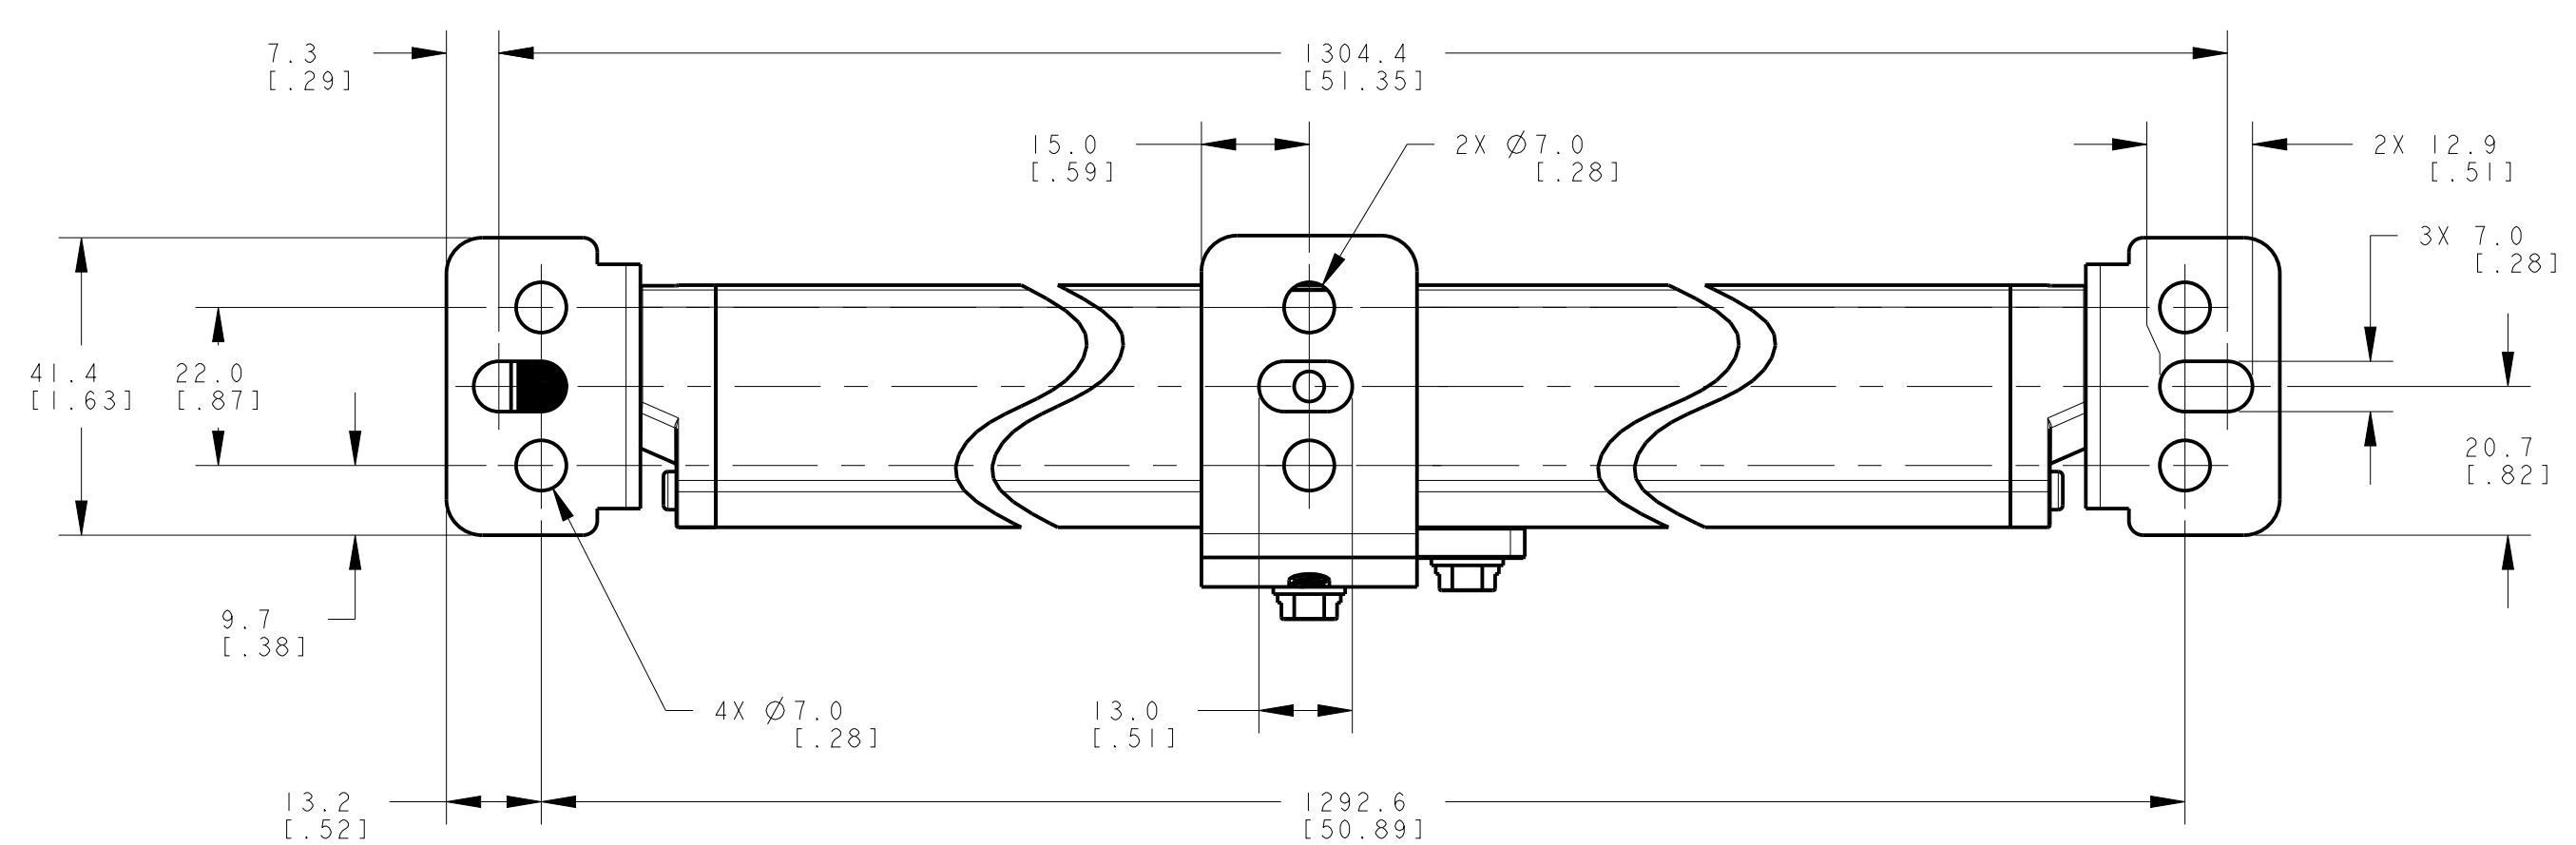

8 7 6 5 4 3 2 1

ISOMETRIC VIEW SCALE 1:4 ISOMETRIC VIEW SCALE 1:4

NOTES:
 1. ALL DIMENSIONS ARE MILLIMETERS [INCHES] UNLESS OTHERWISE NOTED.
 2. REFER TO "www.bannerengineering.com" FOR ADDITIONAL DATA AND SPECIFICATIONS.

TITLE
EZ-SCREEN HD TYPE 2, LS2HDE 1200mm OD

THIRD ANGLE PROJECTION

SIZE D	DRAWING NO. 141917	REV. A
SCALE 1:1	SHEET 1 OF 1	

8 7 6 5 4 3 2 1 CREO