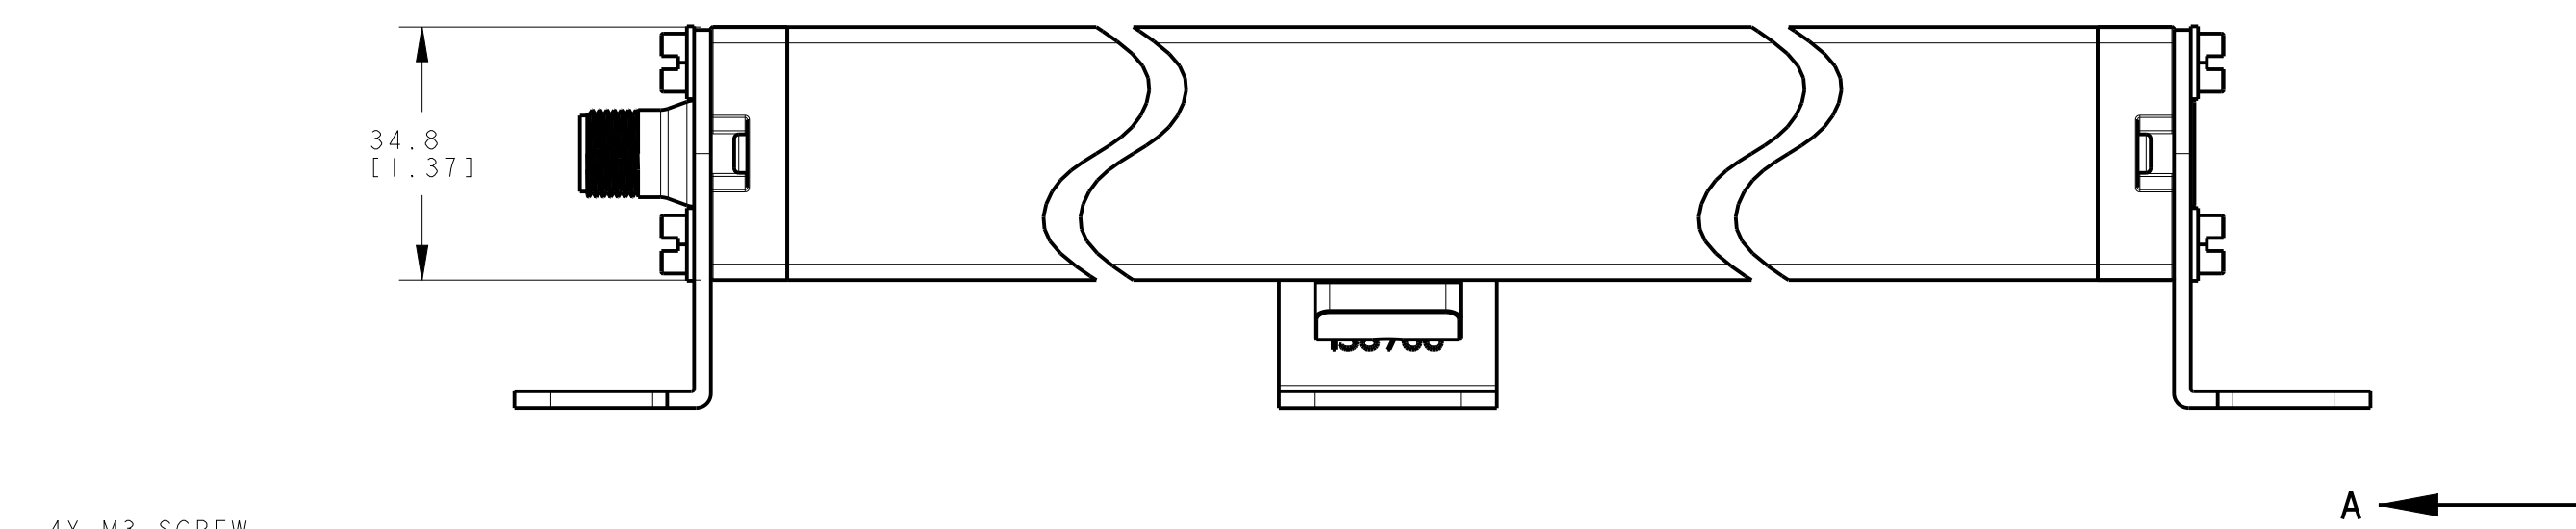

8 7 6 5 4 3 2 1

ISOMETRIC VIEW SCALE 1:4 ISOMETRIC VIEW SCALE 1:4

NOTES:
 1. ALL DIMENSIONS ARE MILLIMETERS [INCHES] UNLESS OTHERWISE NOTED.
 2. REFER TO "www.bannerengineering.com" FOR ADDITIONAL DATA AND SPECIFICATIONS.

TITLE
EZ-SCREEN HD TYPE 2, LS2HDE 1200mm OD

THIRD ANGLE PROJECTION

SIZE D	DRAWING NO. 141917	REV. A
SCALE 1:1	SHEET 1 OF 1	

8 7 6 5 4 3 2 1 CREO