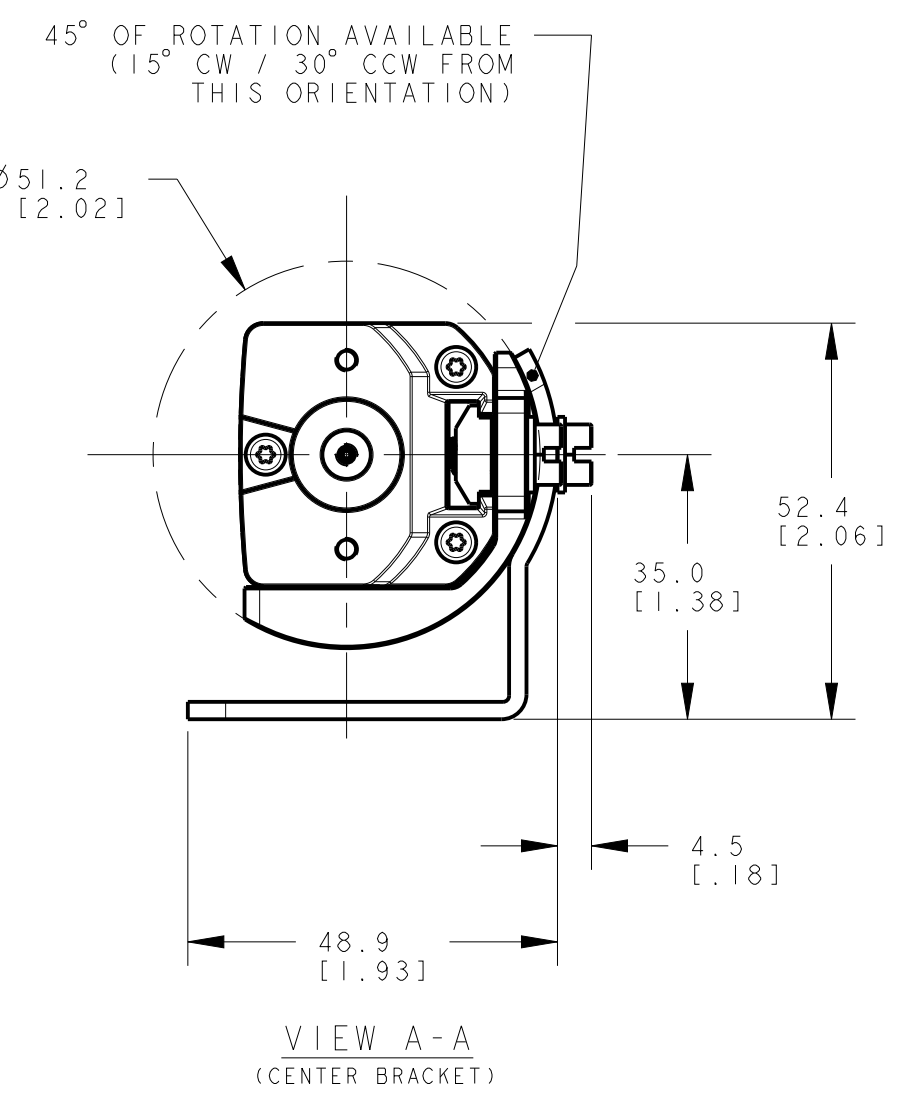

8 7 6 5 4 3 2 1

ISOMETRIC VIEW SCALE 1:4 ISOMETRIC VIEW SCALE 1:4

NOTES:
 1. ALL DIMENSIONS ARE MILLIMETERS [INCHES] UNLESS OTHERWISE NOTED.
 2. REFER TO "www.bannerengineering.com" FOR ADDITIONAL DATA AND SPECIFICATIONS.

TITLE
EZ-SCREEN HD TYPE 2, LS2HDE 1200mm OD

THIRD ANGLE PROJECTION

SIZE D	DRAWING NO. 141917	REV. A
SCALE 1:1	SHEET 1 OF 1	

8 7 6 5 4 3 2 1 CREO