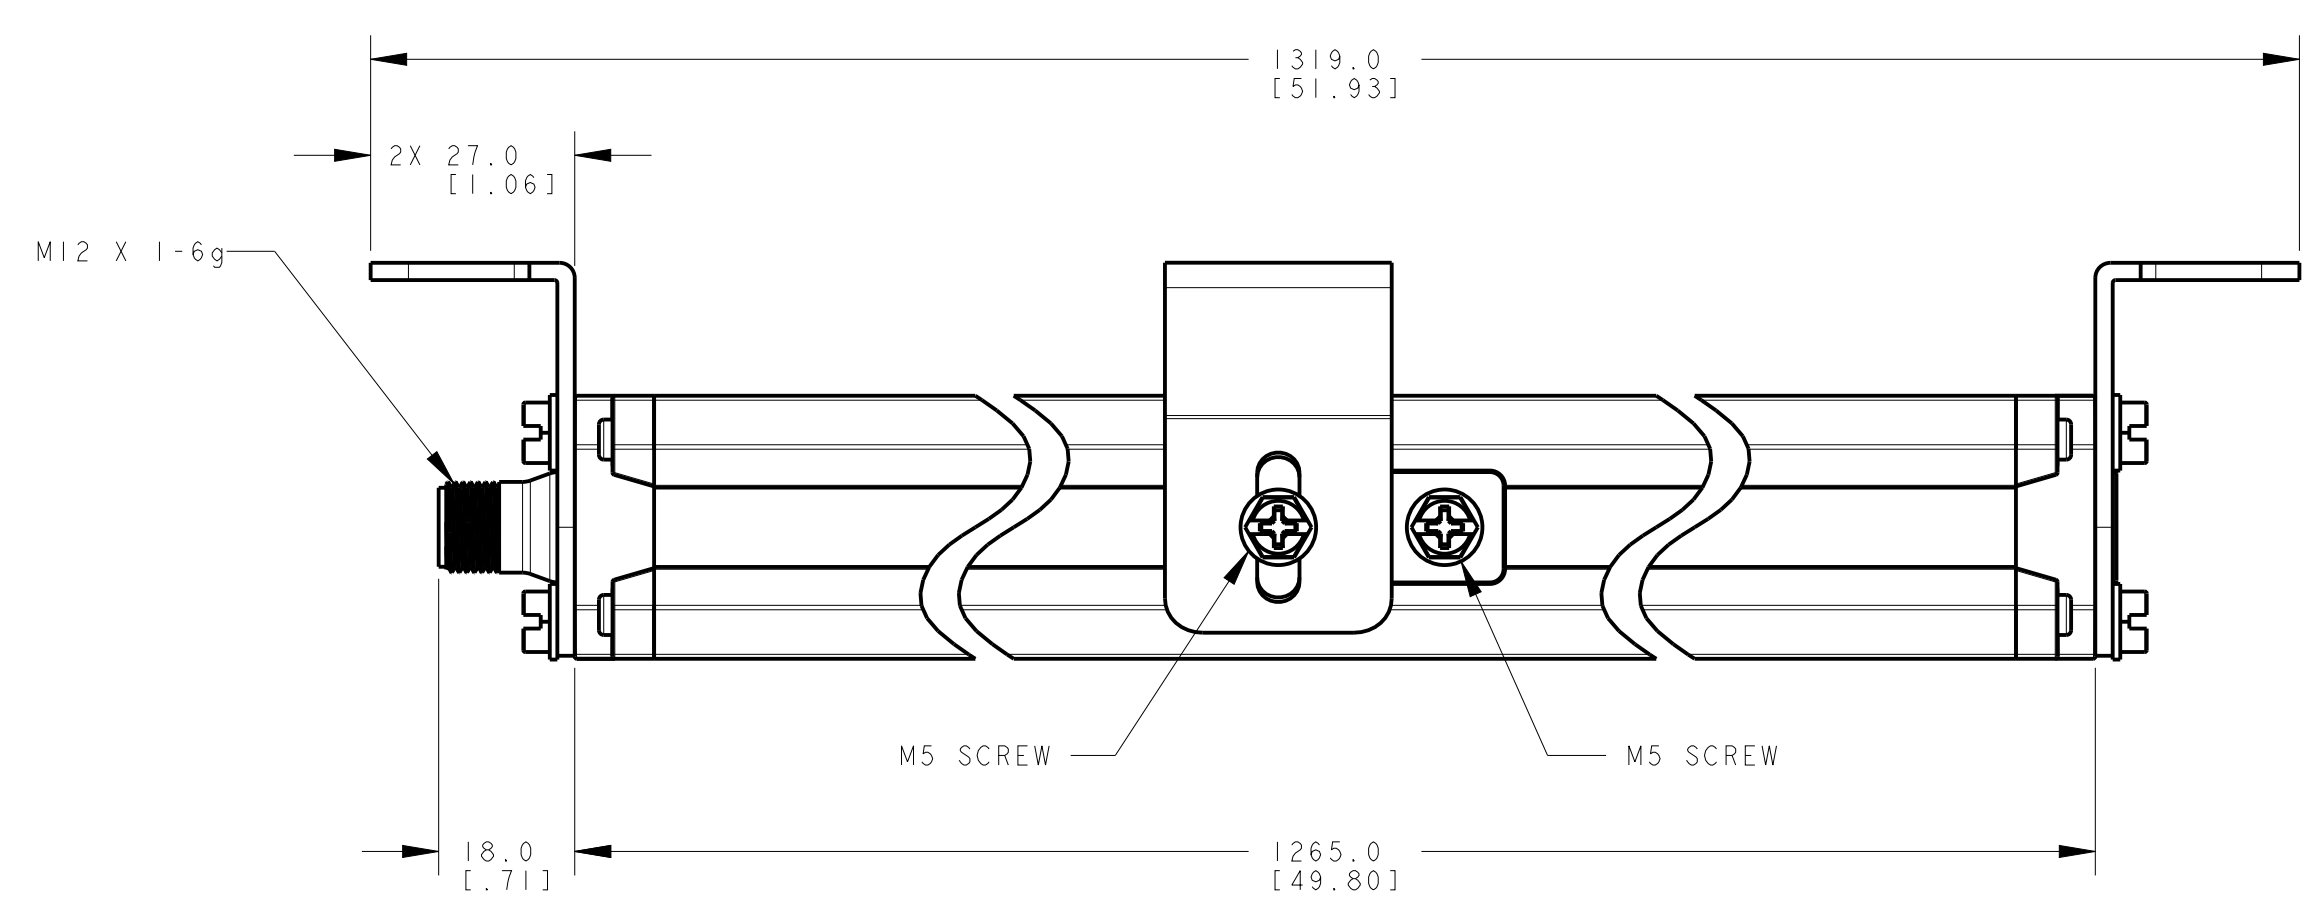

8 7 6 5 4 3 2 1

ISOMETRIC VIEW SCALE 1:4 ISOMETRIC VIEW SCALE 1:4

NOTES:
 1. ALL DIMENSIONS ARE MILLIMETERS [INCHES] UNLESS OTHERWISE NOTED.
 2. REFER TO "www.bannerengineering.com" FOR ADDITIONAL DATA AND SPECIFICATIONS.

TITLE
EZ-SCREEN HD TYPE 2, LS2HDE 1200mm OD

THIRD ANGLE PROJECTION

SIZE D	DRAWING NO. 141917	REV. A
SCALE 1:1	SHEET 1 OF 1	

8 7 6 5 4 3 2 1 CREO