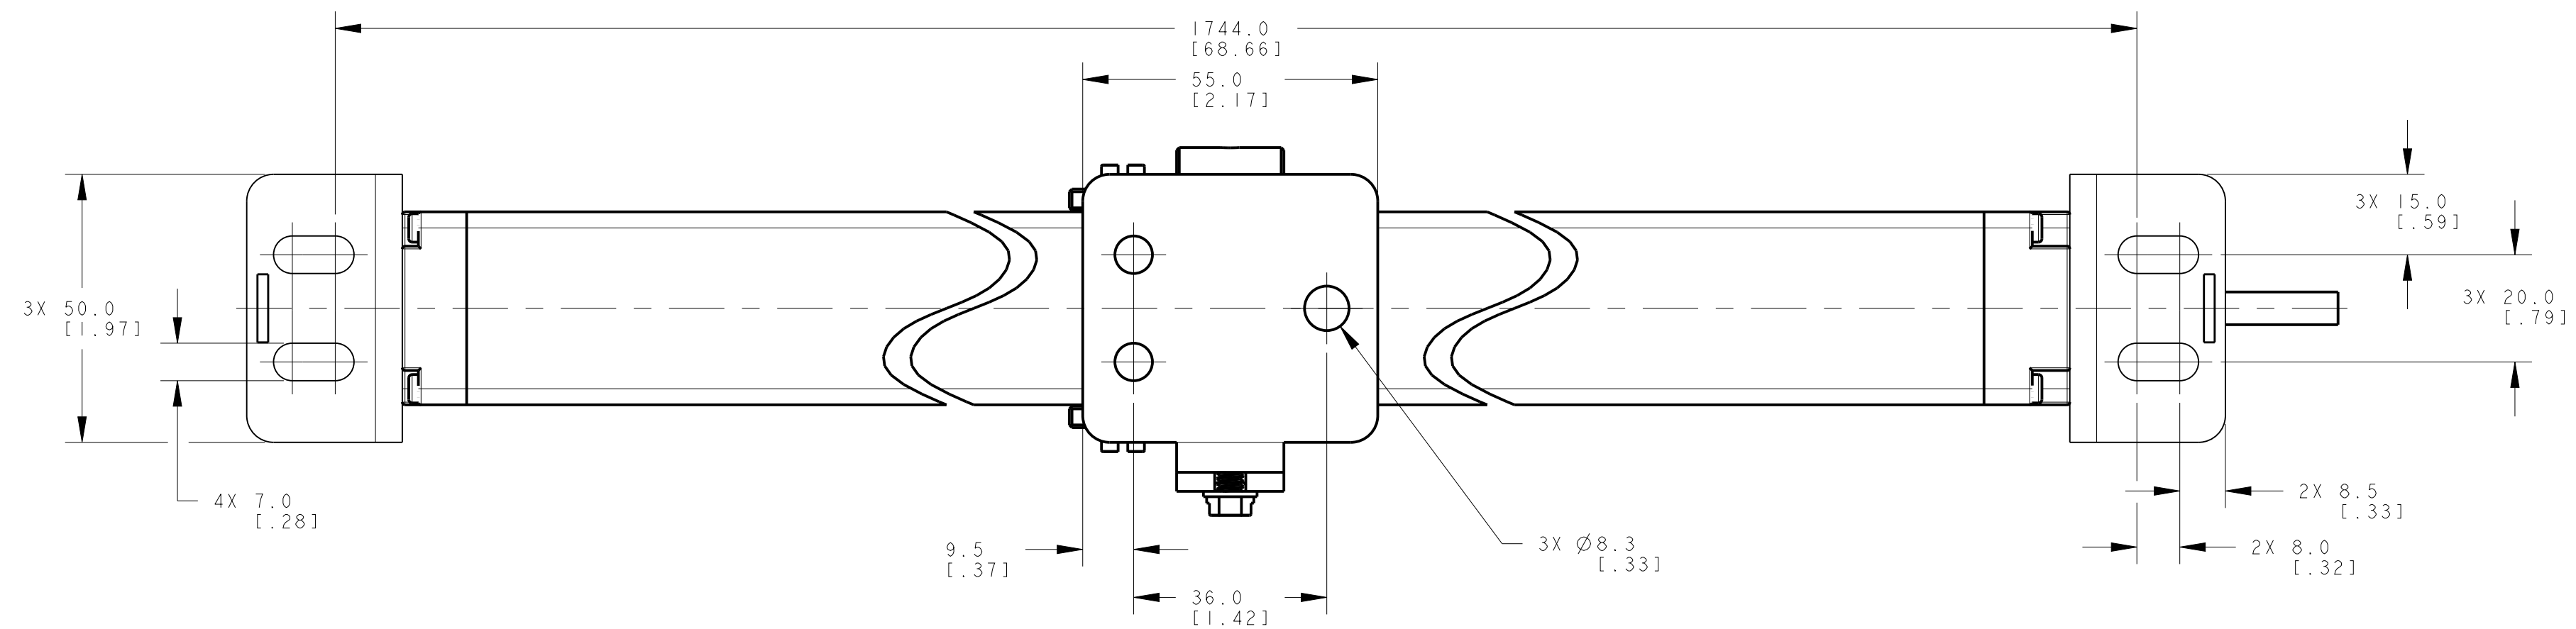

ISOMETRIC VIEW
SCALE 1:4

NOTES:
1. ALL DIMENSIONS ARE MILLIMETERS [INCHES] UNLESS OTHERWISE NOTED.
2. REFER TO "www.bannerengineering.com" FOR ADDITIONAL DATA AND SPECIFICATIONS.

This drawing is the property of BANNER ENGINEERING CORP. Any use or reproduction, in any form, without prior written permission of Banner is prohibited.
© 2015 Banner Engineering Corp.
THIRD ANGLE PROJECTION

BANNER BANNER ENGINEERING CORP.
www.bannerengineering.com

TITLE
EZ-SCREEN Cascade, SLSC/EA 1650mm ODP/CABLE
WEB CAD DRAWINGS 2D/3D

SIZE D	DRAWING NO. 139559	REV.
SCALE 1:1	SHEET 1 OF 1	