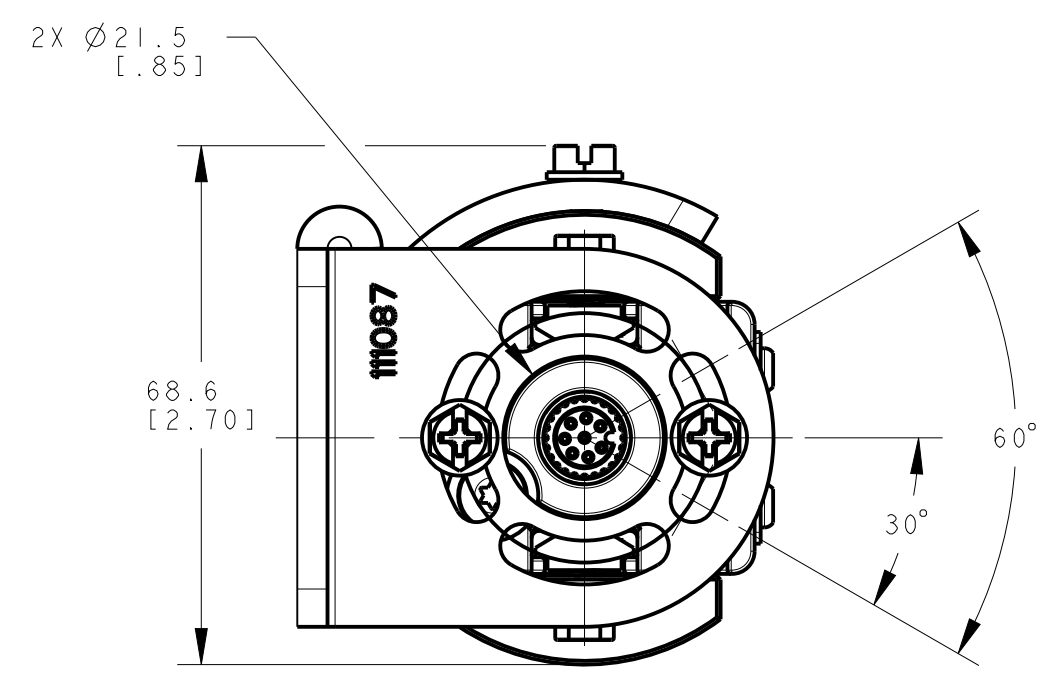

ISOMETRIC VIEW
SCALE 1:4

NOTES:
1. ALL DIMENSIONS ARE MILLIMETERS [INCHES] UNLESS OTHERWISE NOTED.
2. REFER TO "www.bannerengineering.com" FOR ADDITIONAL DATA AND SPECIFICATIONS.

This drawing is the property of BANNER ENGINEERING CORP. Any use or reproduction, in any form, without prior written permission of Banner is prohibited.
© 2015 Banner Engineering Corp.
THIRD ANGLE PROJECTION

BANNER BANNER ENGINEERING CORP.
www.bannerengineering.com

TITLE
EZ-SCREEN Cascade, SLSC/EA 1650mm ODP/CABLE
WEB CAD DRAWINGS 2D/3D

SIZE D	DRAWING NO. 139559	REV.
SCALE 1:1	SHEET 1 OF 1	