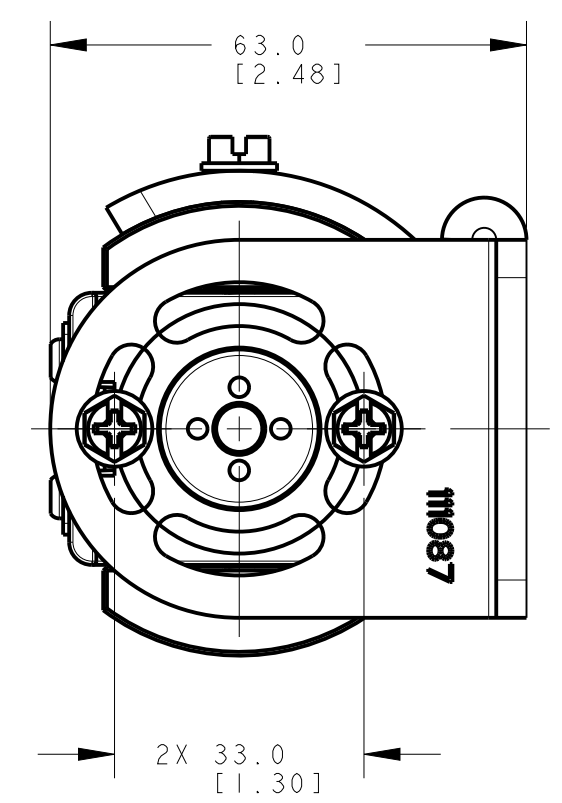

ISOMETRIC VIEW
SCALE 1:4

NOTES:
1. ALL DIMENSIONS ARE MILLIMETERS [INCHES] UNLESS OTHERWISE NOTED.
2. REFER TO "www.bannerengineering.com" FOR ADDITIONAL DATA AND SPECIFICATIONS.

This drawing is the property of BANNER ENGINEERING CORP. Any use or reproduction, in any form, without prior written permission of Banner is prohibited.
© 2015 Banner Engineering Corp.
THIRD ANGLE PROJECTION

BANNER BANNER ENGINEERING CORP.
www.bannerengineering.com

TITLE
EZ-SCREEN Cascade, SLSC/EA 1650mm ODP/CABLE
WEB CAD DRAWINGS 2D/3D

SIZE D	DRAWING NO. 139559	REV.
SCALE 1:1	SHEET 1 OF 1	