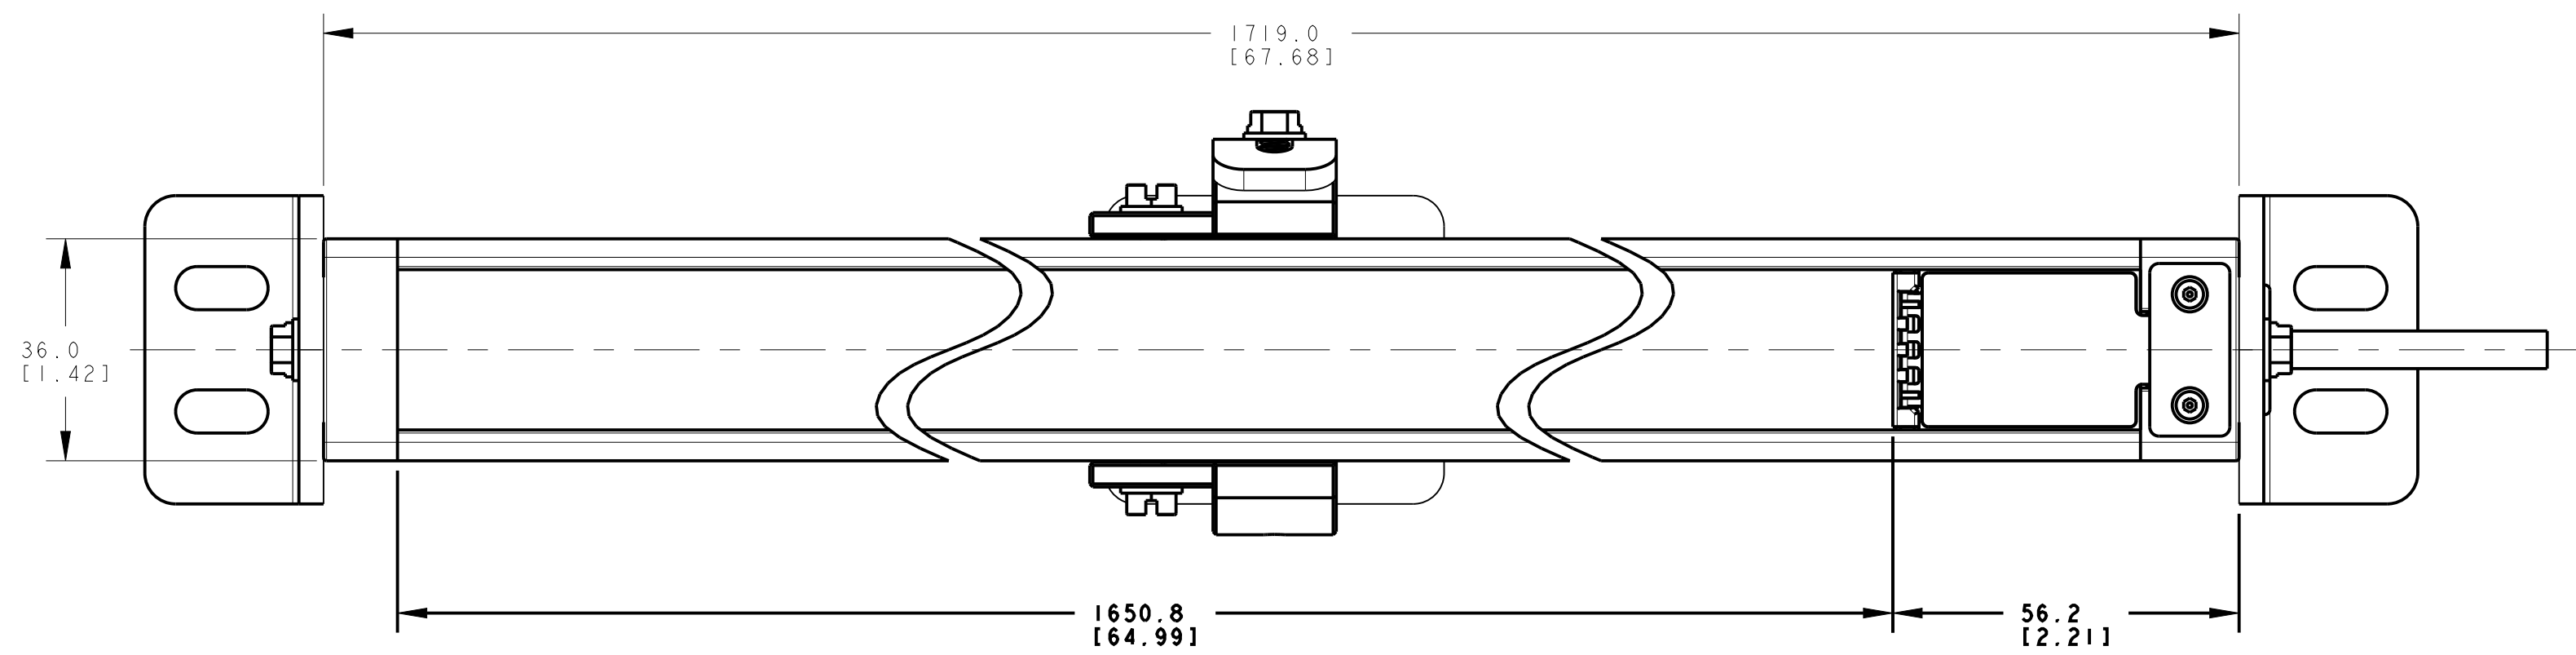

ISOMETRIC VIEW
SCALE 1:4

NOTES:
1. ALL DIMENSIONS ARE MILLIMETERS [INCHES] UNLESS OTHERWISE NOTED.
2. REFER TO "www.bannerengineering.com" FOR ADDITIONAL DATA AND SPECIFICATIONS.

This drawing is the property of BANNER ENGINEERING CORP. Any use or reproduction, in any form, without prior written permission of Banner is prohibited.
© 2015 Banner Engineering Corp.
THIRD ANGLE PROJECTION

BANNER BANNER ENGINEERING CORP.
www.bannerengineering.com

TITLE
EZ-SCREEN Cascade, SLSC/EA 1650mm ODP/CABLE
WEB CAD DRAWINGS 2D/3D

SIZE D	DRAWING NO. 139559	REV.
SCALE 1:1	SHEET 1 OF 1	