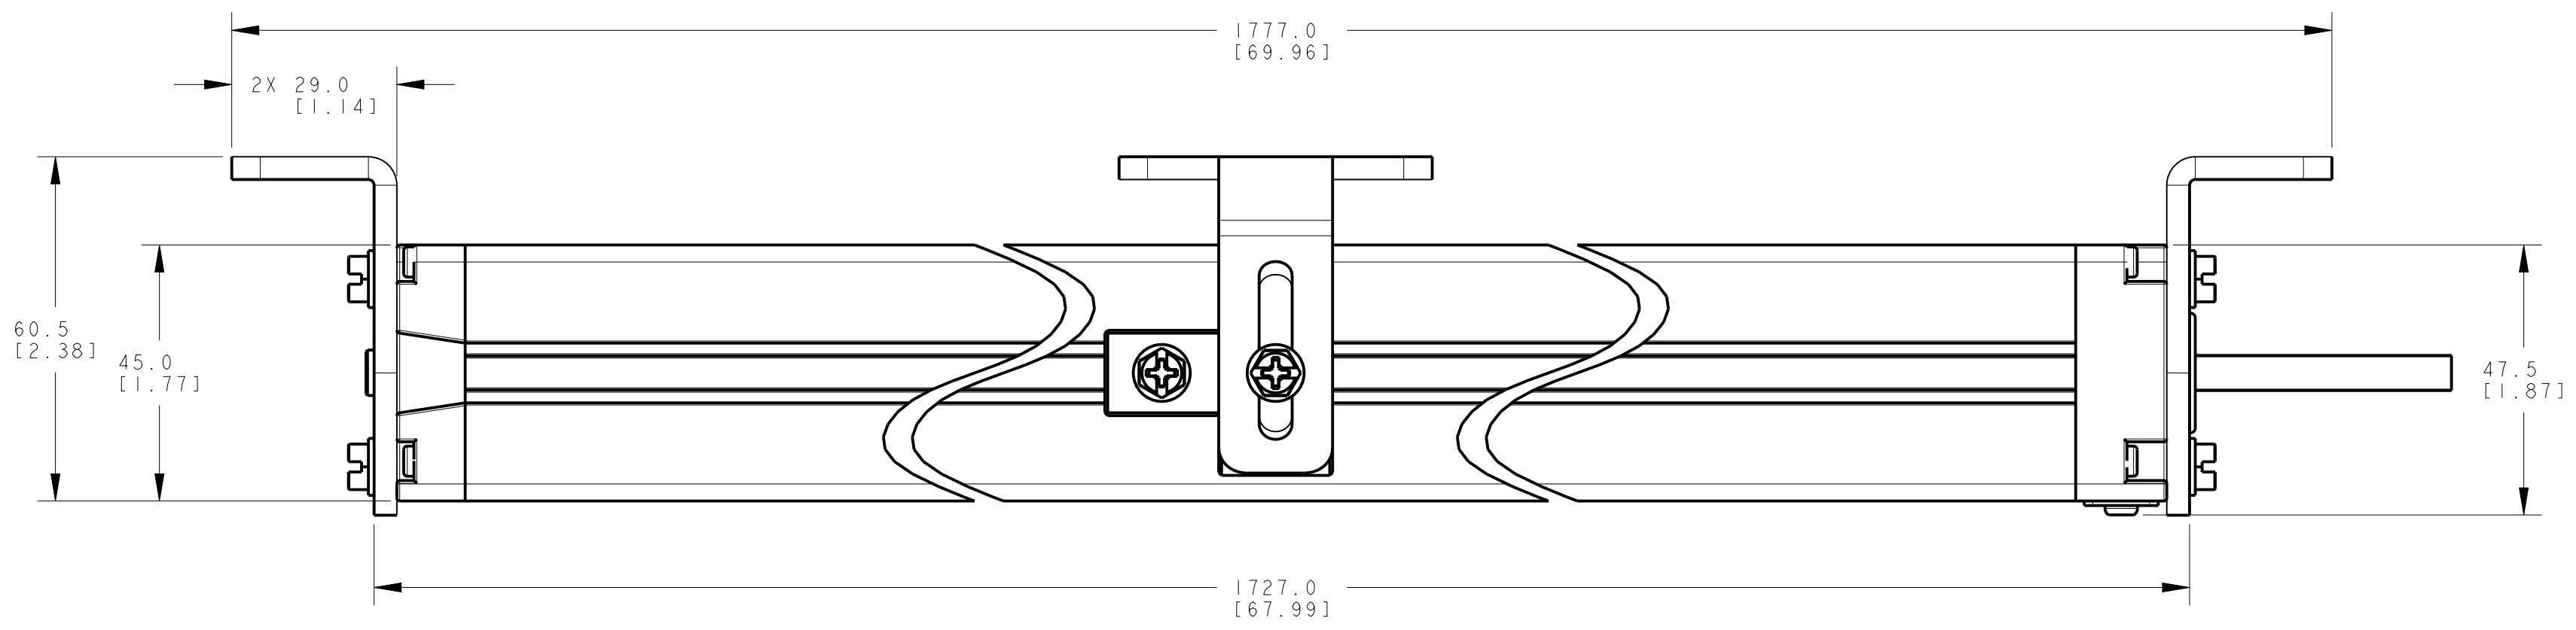

ISOMETRIC VIEW
SCALE 1:4

NOTES:
1. ALL DIMENSIONS ARE MILLIMETERS [INCHES] UNLESS OTHERWISE NOTED.
2. REFER TO "www.bannerengineering.com" FOR ADDITIONAL DATA AND SPECIFICATIONS.

This drawing is the property of BANNER ENGINEERING CORP. Any use or reproduction, in any form, without prior written permission of Banner is prohibited.
© 2015 Banner Engineering Corp.
THIRD ANGLE PROJECTION

BANNER BANNER ENGINEERING CORP.
www.bannerengineering.com

TITLE
EZ-SCREEN Cascade, SLSC/EA 1650mm ODP/CABLE
WEB CAD DRAWINGS 2D/3D

SIZE D	DRAWING NO. 139559	REV.
SCALE 1:1	SHEET 1 OF 1	