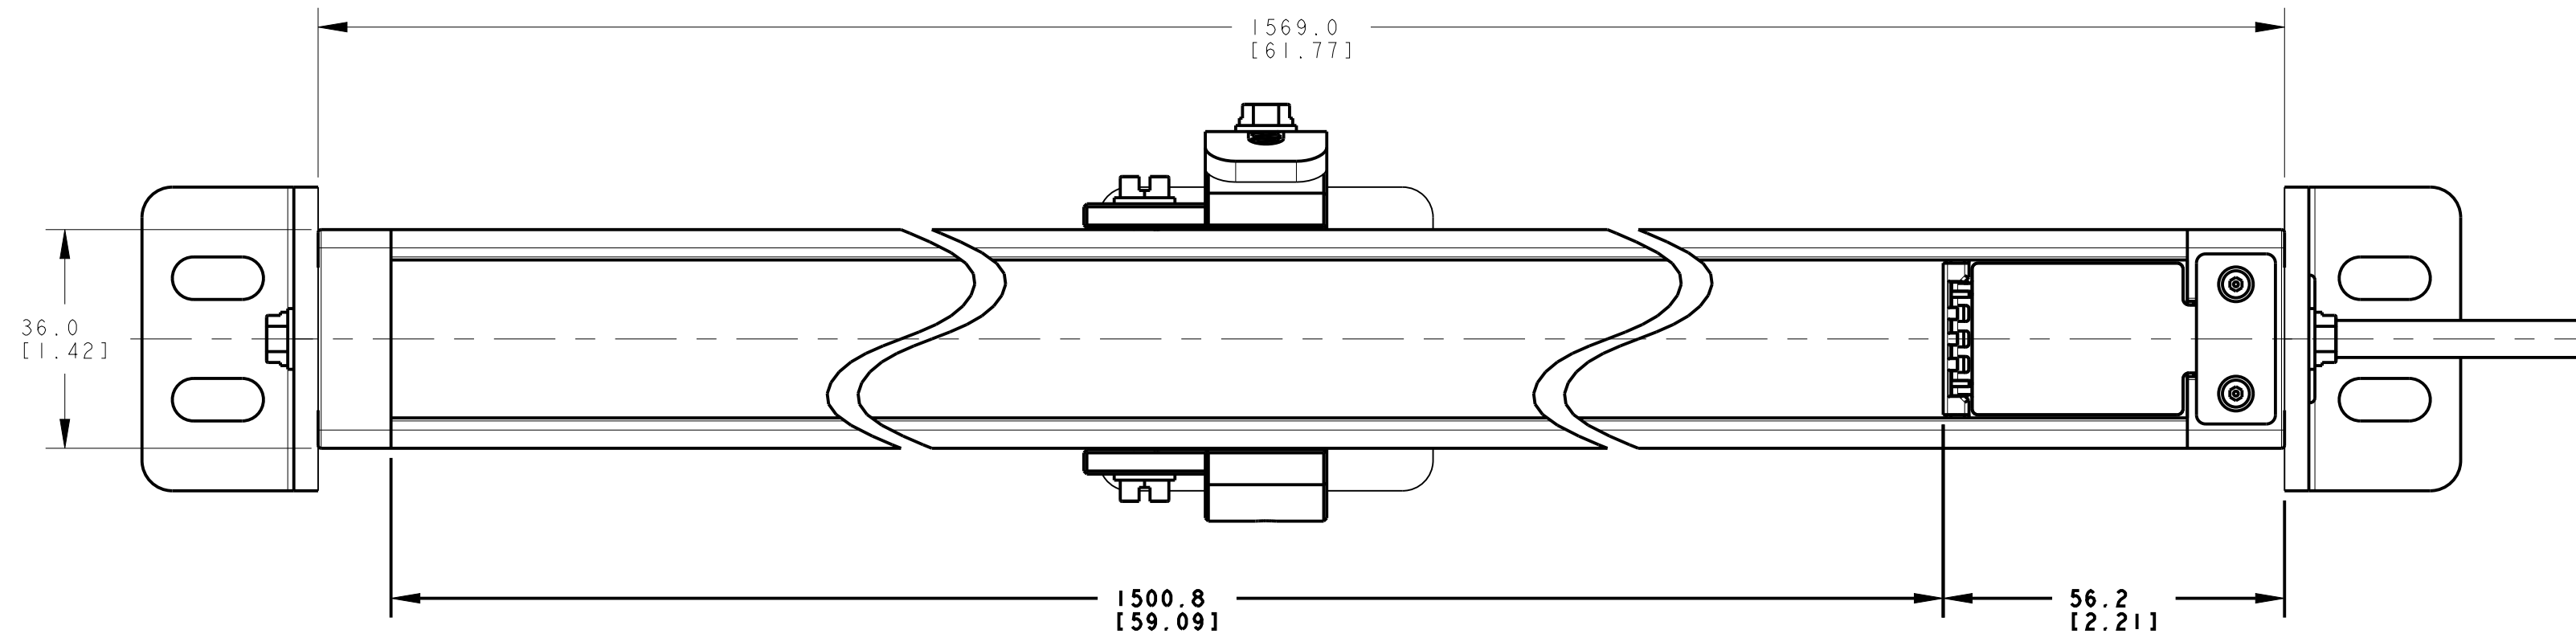

NOTES:
1. ALL DIMENSIONS ARE MILLIMETERS [INCHES] UNLESS OTHERWISE NOTED.
2. REFER TO "www.bannerengineering.com" FOR ADDITIONAL DATA AND SPECIFICATIONS.

BANNER BANNER ENGINEERING CORP.
www.bannerengineering.com

TITLE
EZ-SCREEN Cascade, SLSC/EA 1500mm ODP/CABLE
WEB CAD DRAWINGS 2D/3D

THIRD ANGLE PROJECTION
SIZE D DRAWING NO. 139558 REV.
SCALE 1:1 SHEET 1 OF 1