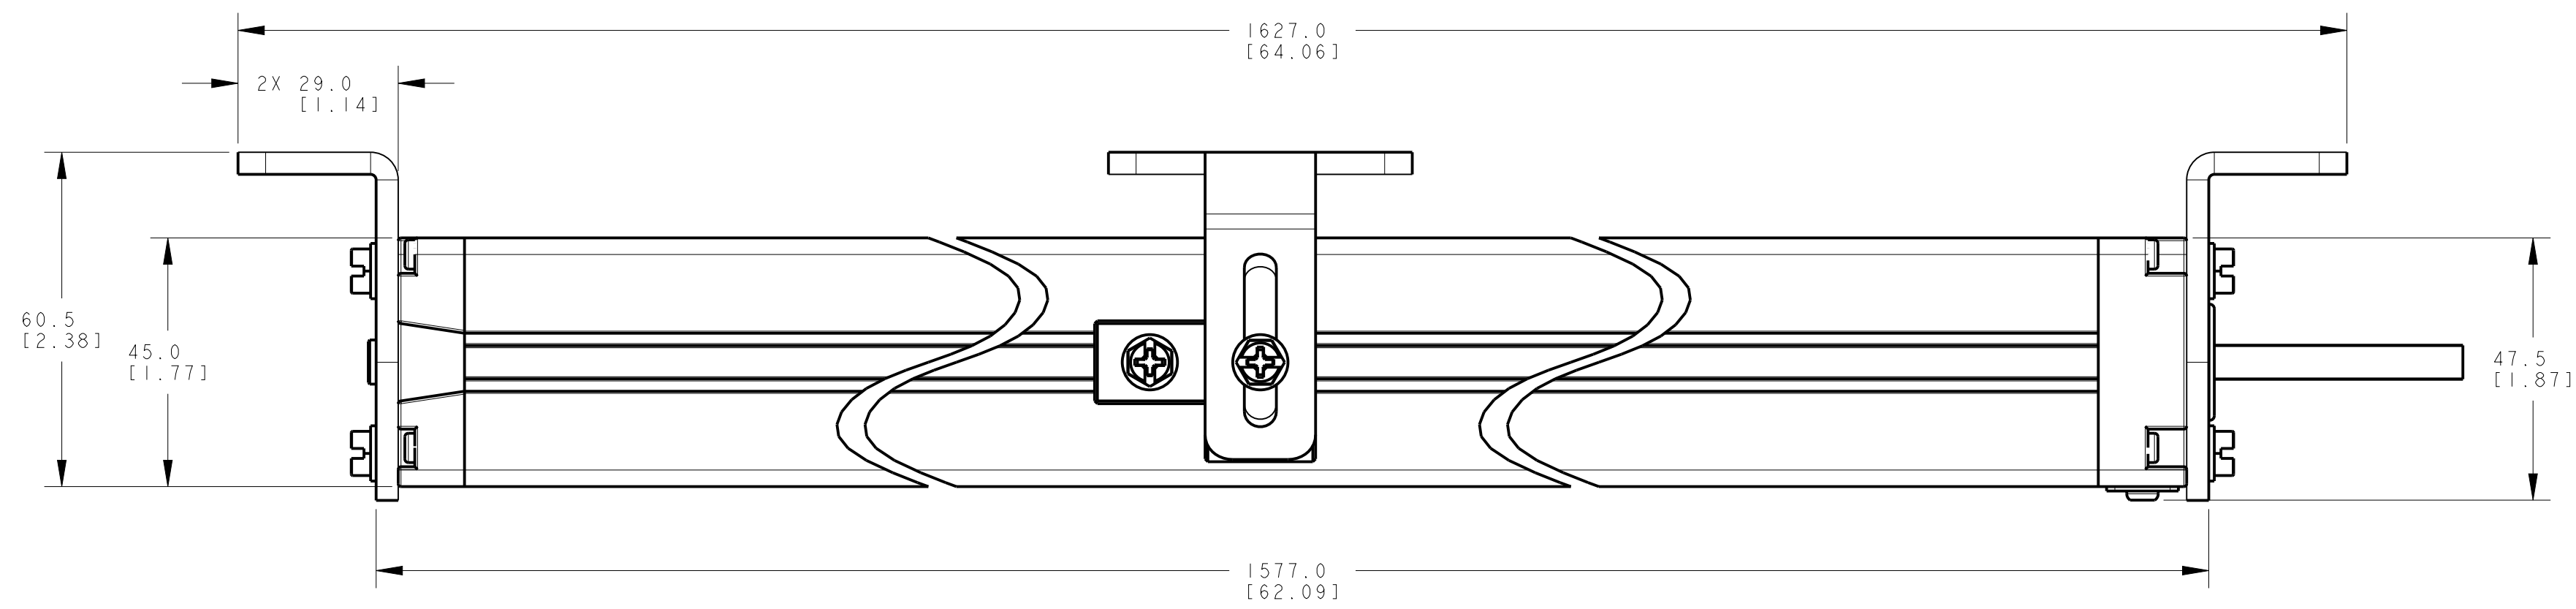

NOTES:
1. ALL DIMENSIONS ARE MILLIMETERS [INCHES] UNLESS OTHERWISE NOTED.
2. REFER TO "www.bannerengineering.com" FOR ADDITIONAL DATA AND SPECIFICATIONS.

BANNER BANNER ENGINEERING CORP.
www.bannerengineering.com

TITLE
EZ-SCREEN Cascade, SLSC/EA 1500mm ODP/CABLE
WEB CAD DRAWINGS 2D/3D

THIRD ANGLE PROJECTION
SIZE D DRAWING NO. 139558 REV.
SCALE 1:1 SHEET 1 OF 1