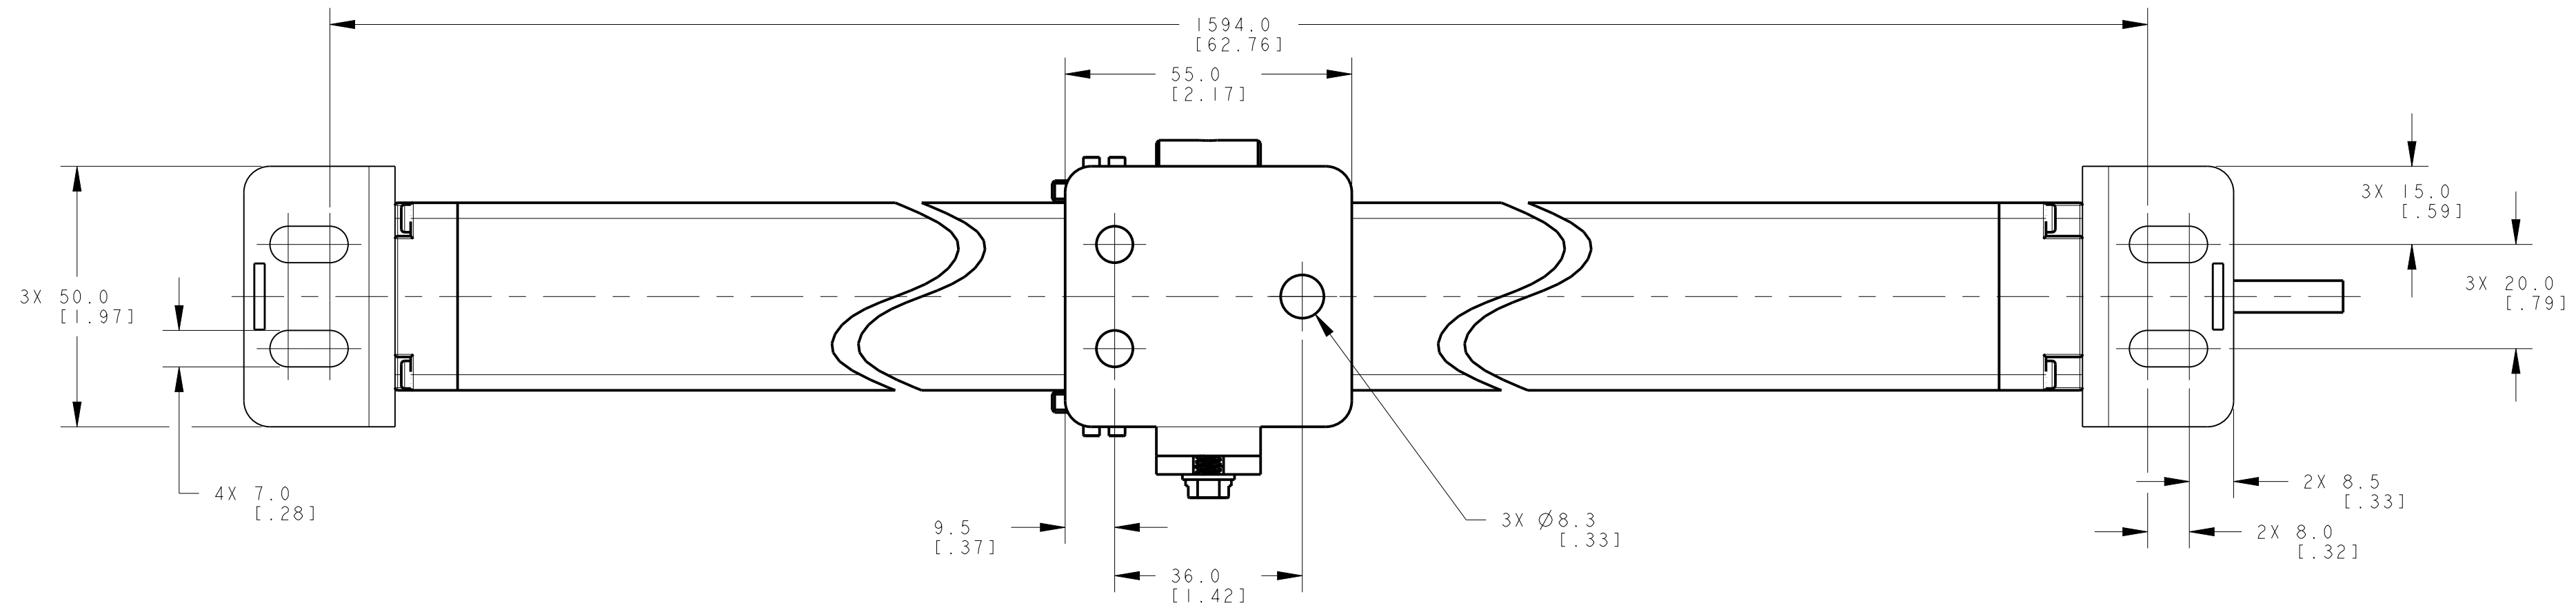

NOTES:
1. ALL DIMENSIONS ARE MILLIMETERS [INCHES] UNLESS OTHERWISE NOTED.
2. REFER TO "www.bannerengineering.com" FOR ADDITIONAL DATA AND SPECIFICATIONS.

BANNER BANNER ENGINEERING CORP.
www.bannerengineering.com

TITLE
EZ-SCREEN Cascade, SLSC/EA 1500mm ODP/CABLE
WEB CAD DRAWINGS 2D/3D

THIRD ANGLE PROJECTION
SIZE D DRAWING NO. 139558 REV.
SCALE 1:1 SHEET 1 OF 1