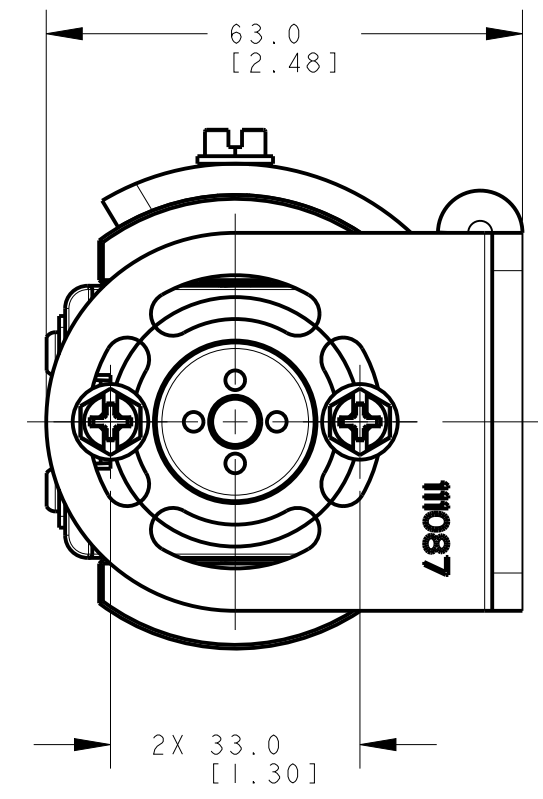

NOTES:
1. ALL DIMENSIONS ARE MILLIMETERS [INCHES] UNLESS OTHERWISE NOTED.
2. REFER TO "www.bannerengineering.com" FOR ADDITIONAL DATA AND SPECIFICATIONS.

BANNER BANNER ENGINEERING CORP.
www.bannerengineering.com

TITLE
EZ-SCREEN Cascade, SLSC/EA 1500mm ODP/CABLE
WEB CAD DRAWINGS 2D/3D

THIRD ANGLE PROJECTION
SIZE D DRAWING NO. 139558 REV.
SCALE 1:1 SHEET 1 OF 1