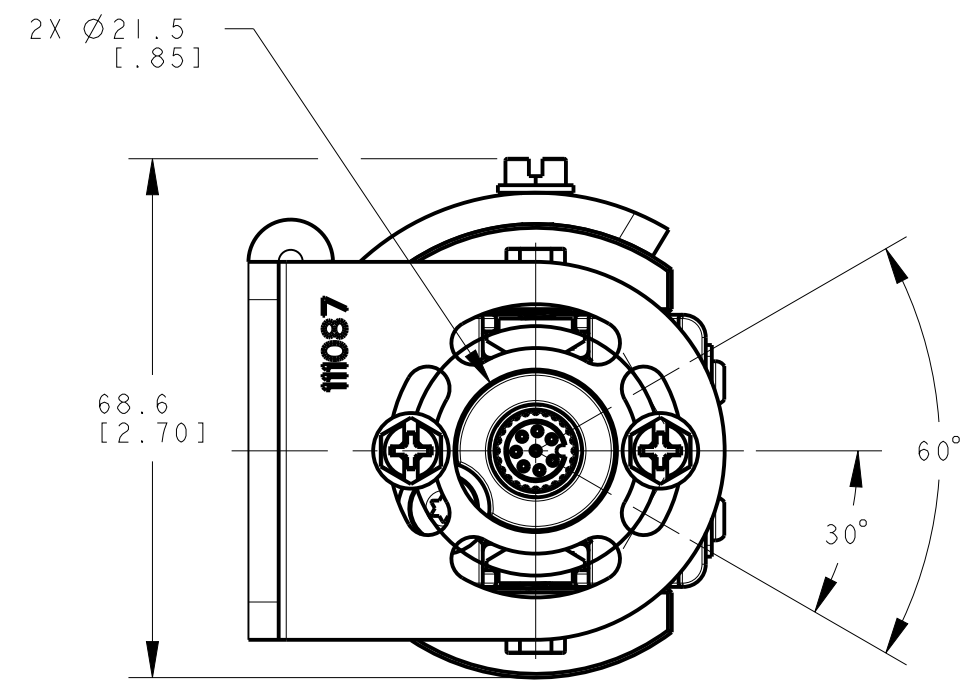

NOTES:
1. ALL DIMENSIONS ARE MILLIMETERS [INCHES] UNLESS OTHERWISE NOTED.
2. REFER TO "www.bannerengineering.com" FOR ADDITIONAL DATA AND SPECIFICATIONS.

BANNER BANNER ENGINEERING CORP.
www.bannerengineering.com

TITLE
EZ-SCREEN Cascade, SLSC/EA 1500mm ODP/CABLE
WEB CAD DRAWINGS 2D/3D

THIRD ANGLE PROJECTION
SIZE D DRAWING NO. 139558 REV.
SCALE 1:1 SHEET 1 OF 1