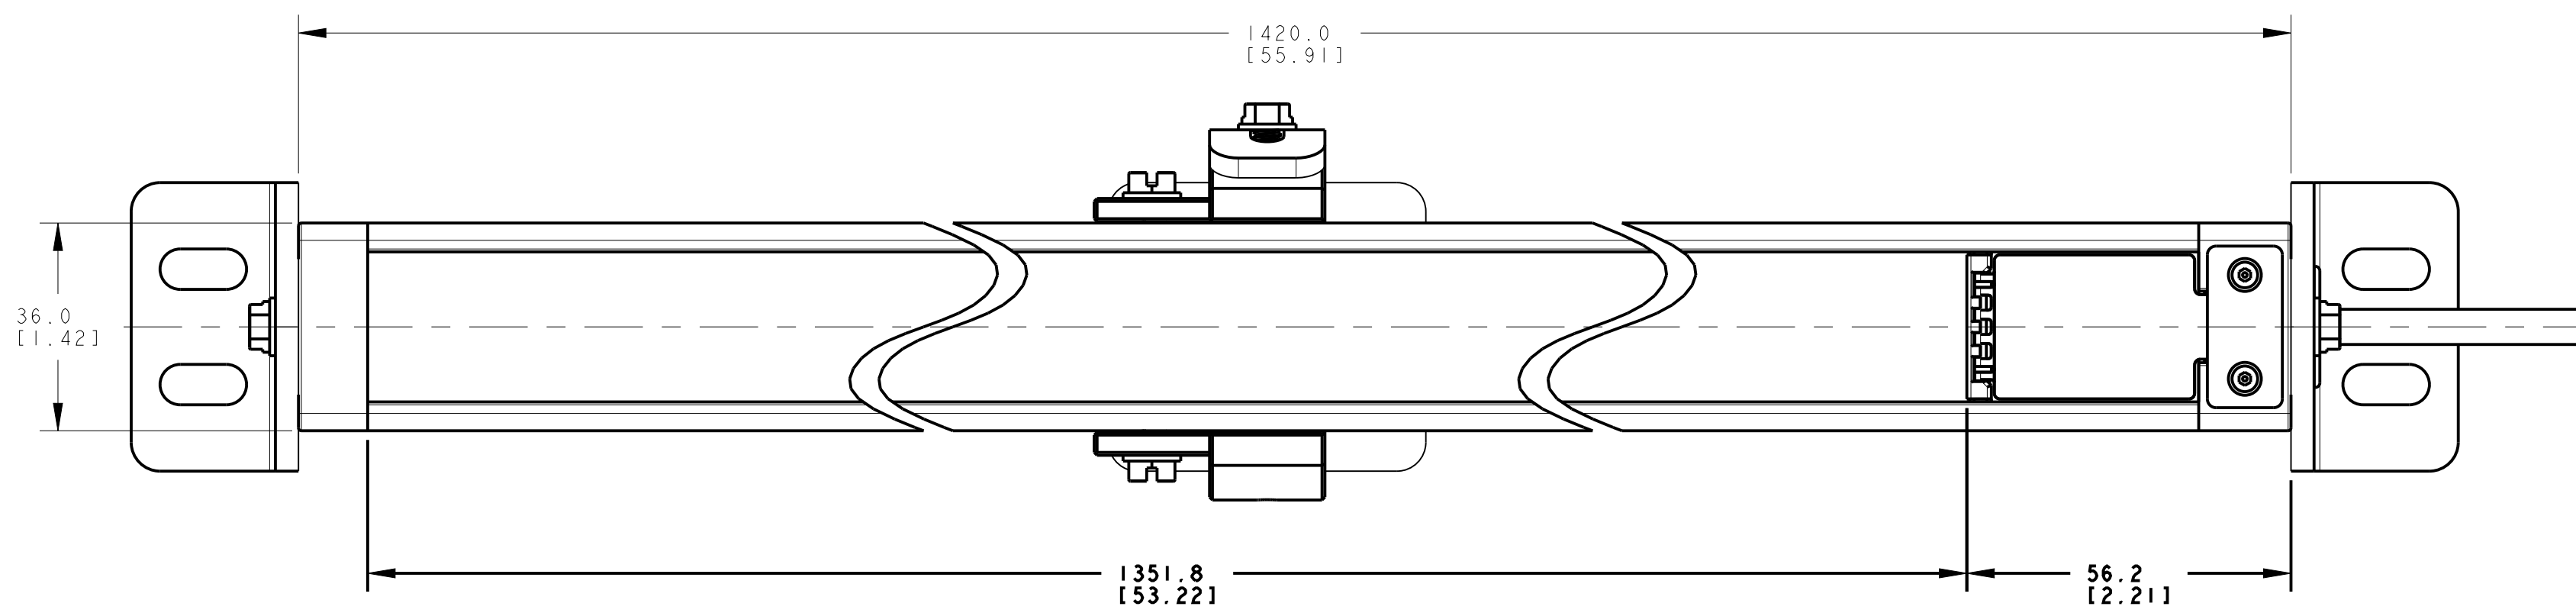

ISOMETRIC VIEW
SCALE 1:4

NOTES:
1. ALL DIMENSIONS ARE MILLIMETERS [INCHES] UNLESS OTHERWISE NOTED.
2. REFER TO "www.bannerengineering.com" FOR ADDITIONAL DATA AND SPECIFICATIONS.

This drawing is the property of BANNER ENGINEERING CORP. Any use or reproduction, in any form, without prior written permission of Banner is prohibited.
© 2015 Banner Engineering Corp.
THIRD ANGLE PROJECTION

		BANNER ENGINEERING CORP. www.bannerengineering.com	
TITLE EZ-SCREEN Cascade, SLSC/EA 1350mm ODP/CABLE WEB CAD DRAWINGS 2D/3D			
SIZE	D	DRAWING NO.	139557
SCALE	1:1	SHEET	1 OF 1

CREO