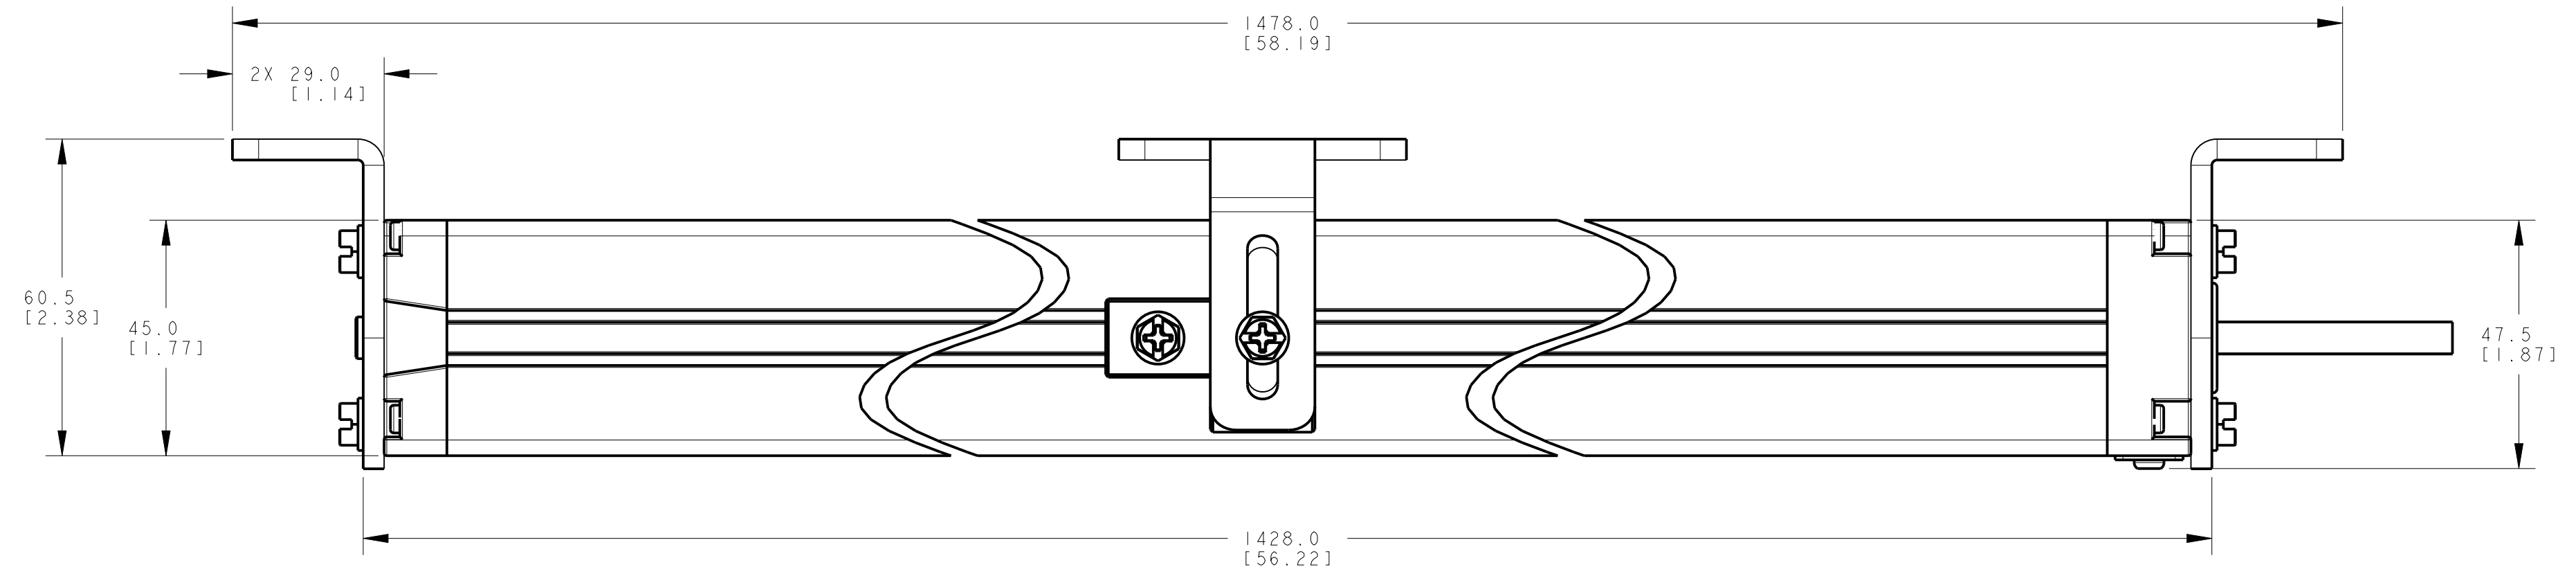

ISOMETRIC VIEW
SCALE 1:4

NOTES:
1. ALL DIMENSIONS ARE MILLIMETERS [INCHES] UNLESS OTHERWISE NOTED.
2. REFER TO "www.bannerengineering.com" FOR ADDITIONAL DATA AND SPECIFICATIONS.

This drawing is the property of BANNER ENGINEERING CORP. Any use or reproduction, in any form, without prior written permission of Banner is prohibited.
© 2015 Banner Engineering Corp.
THIRD ANGLE PROJECTION

		BANNER ENGINEERING CORP. www.bannerengineering.com	
TITLE EZ-SCREEN Cascade, SLSC/EA 1350mm ODP/CABLE WEB CAD DRAWINGS 2D/3D			
SIZE	D	DRAWING NO.	139557
SCALE	1:1	SHEET	1 OF 1

CREO