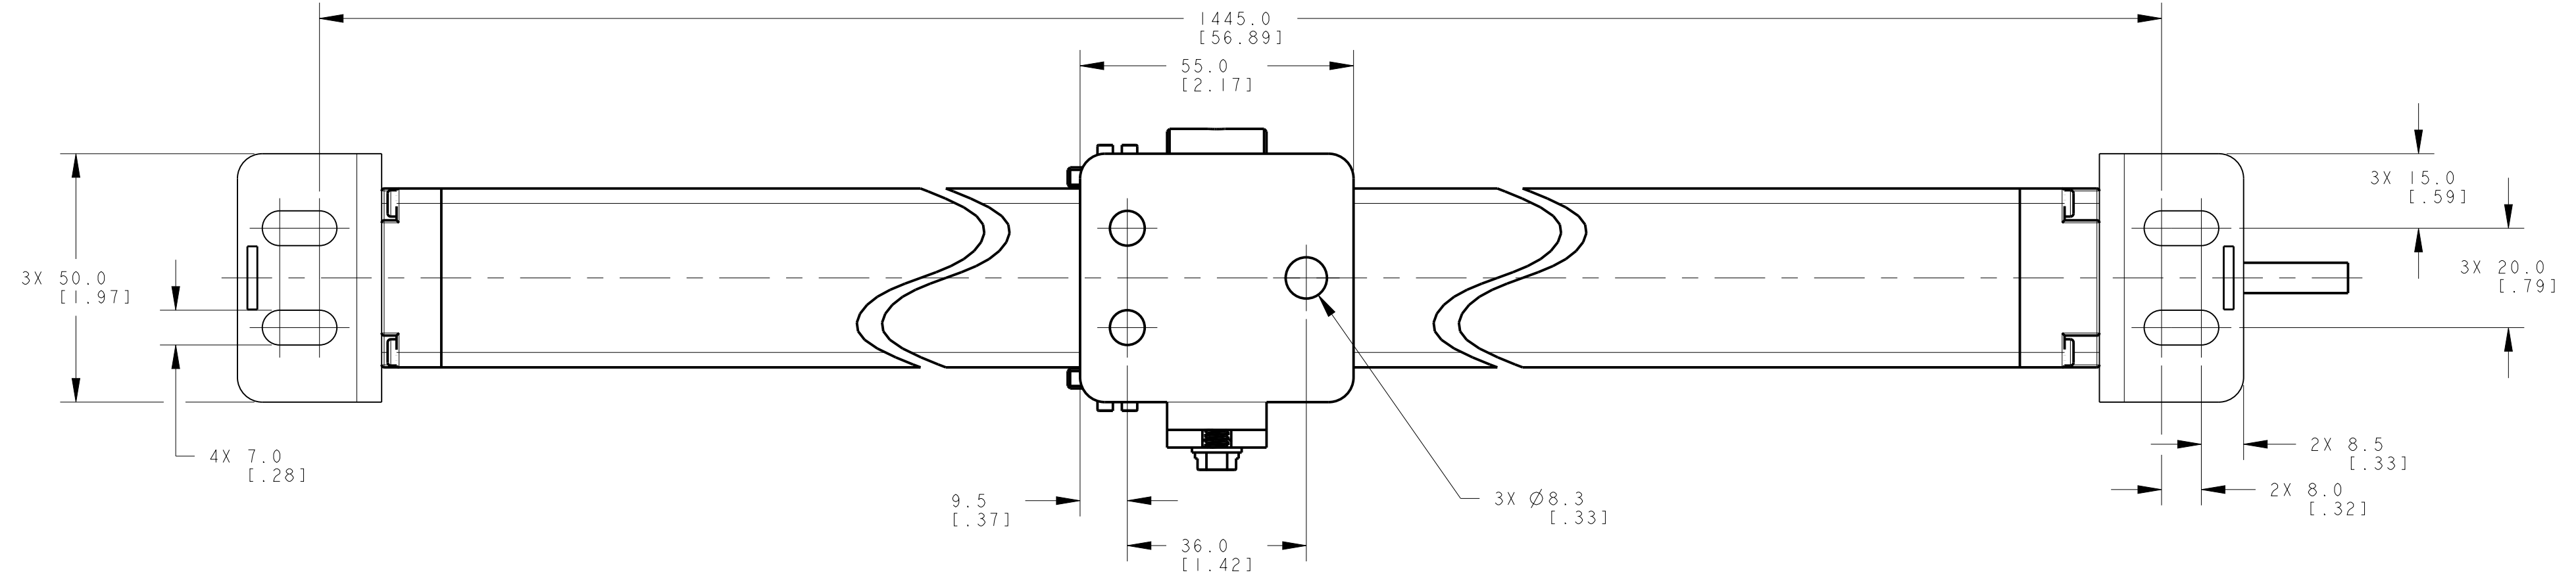

ISOMETRIC VIEW
SCALE 1:4

NOTES:
1. ALL DIMENSIONS ARE MILLIMETERS [INCHES] UNLESS OTHERWISE NOTED.
2. REFER TO "www.bannerengineering.com" FOR ADDITIONAL DATA AND SPECIFICATIONS.

This drawing is the property of BANNER ENGINEERING CORP. Any use or reproduction, in any form, without prior written permission of Banner is prohibited.
© 2015 Banner Engineering Corp.
THIRD ANGLE PROJECTION

		BANNER ENGINEERING CORP. www.bannerengineering.com	
TITLE EZ-SCREEN Cascade, SLSC/EA 1350mm ODP/CABLE WEB CAD DRAWINGS 2D/3D			
SIZE	D	DRAWING NO.	139557
SCALE	1:1	SHEET	1 OF 1

CREO