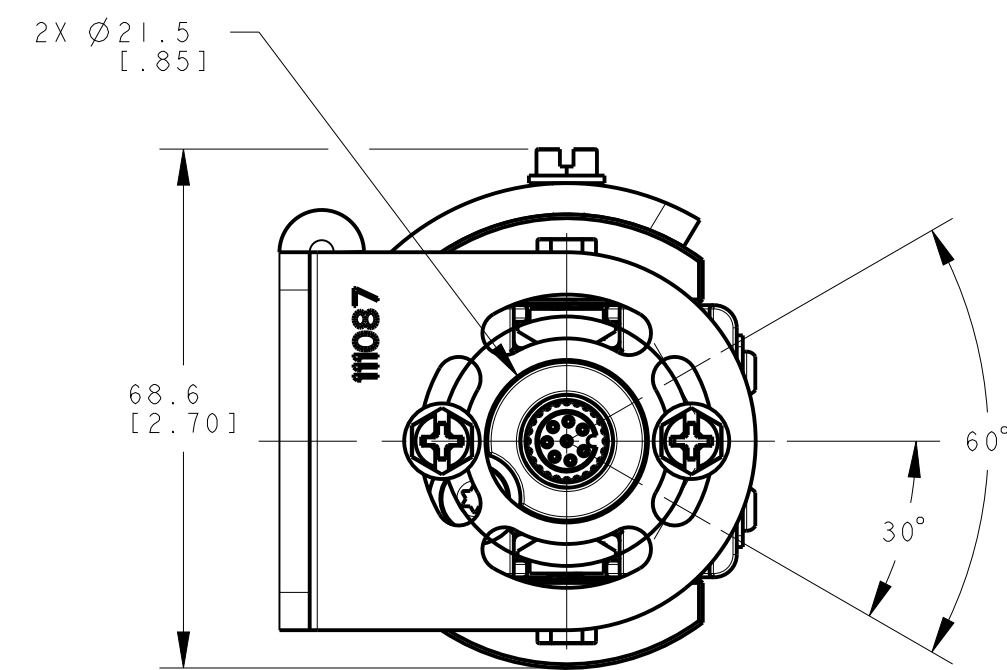

ISOMETRIC VIEW
SCALE 1:4

NOTES:
1. ALL DIMENSIONS ARE MILLIMETERS [INCHES] UNLESS OTHERWISE NOTED.
2. REFER TO "www.bannerengineering.com" FOR ADDITIONAL DATA AND SPECIFICATIONS.

This drawing is the property of BANNER ENGINEERING CORP. Any use or reproduction, in any form, without prior written permission of Banner is prohibited.
© 2015 Banner Engineering Corp.
THIRD ANGLE PROJECTION

		BANNER ENGINEERING CORP. www.bannerengineering.com	
TITLE EZ-SCREEN Cascade, SLSC/EA 1350mm ODP/CABLE WEB CAD DRAWINGS 2D/3D			
SIZE	D	DRAWING NO.	139557
SCALE	1:1	SHEET	1 OF 1

CREO