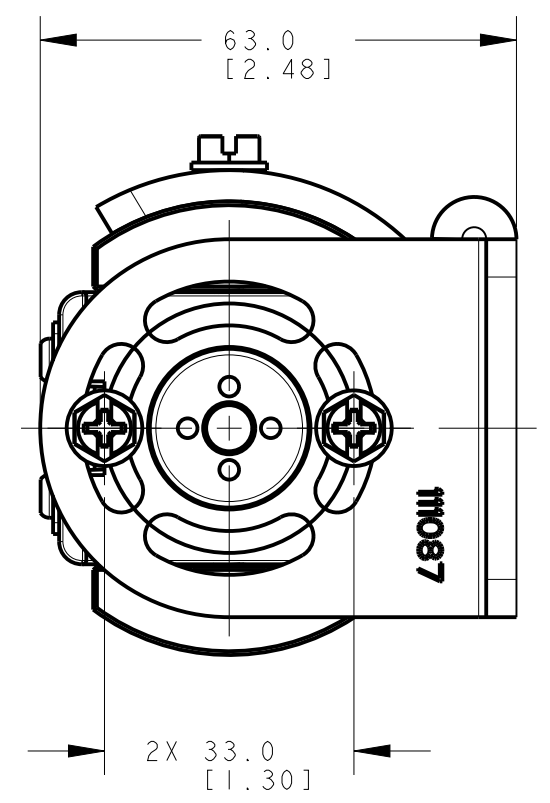

ISOMETRIC VIEW
SCALE 1:4

NOTES:
1. ALL DIMENSIONS ARE MILLIMETERS [INCHES] UNLESS OTHERWISE NOTED.
2. REFER TO "www.bannerengineering.com" FOR ADDITIONAL DATA AND SPECIFICATIONS.

This drawing is the property of BANNER ENGINEERING CORP. Any use or reproduction, in any form, without prior written permission of Banner is prohibited.
© 2015 Banner Engineering Corp.
THIRD ANGLE PROJECTION

		BANNER ENGINEERING CORP. www.bannerengineering.com	
TITLE EZ-SCREEN Cascade, SLSC/EA 1350mm ODP/CABLE WEB CAD DRAWINGS 2D/3D			
SIZE	D	DRAWING NO.	139557
SCALE	1:1	SHEET	1 OF 1

CREO