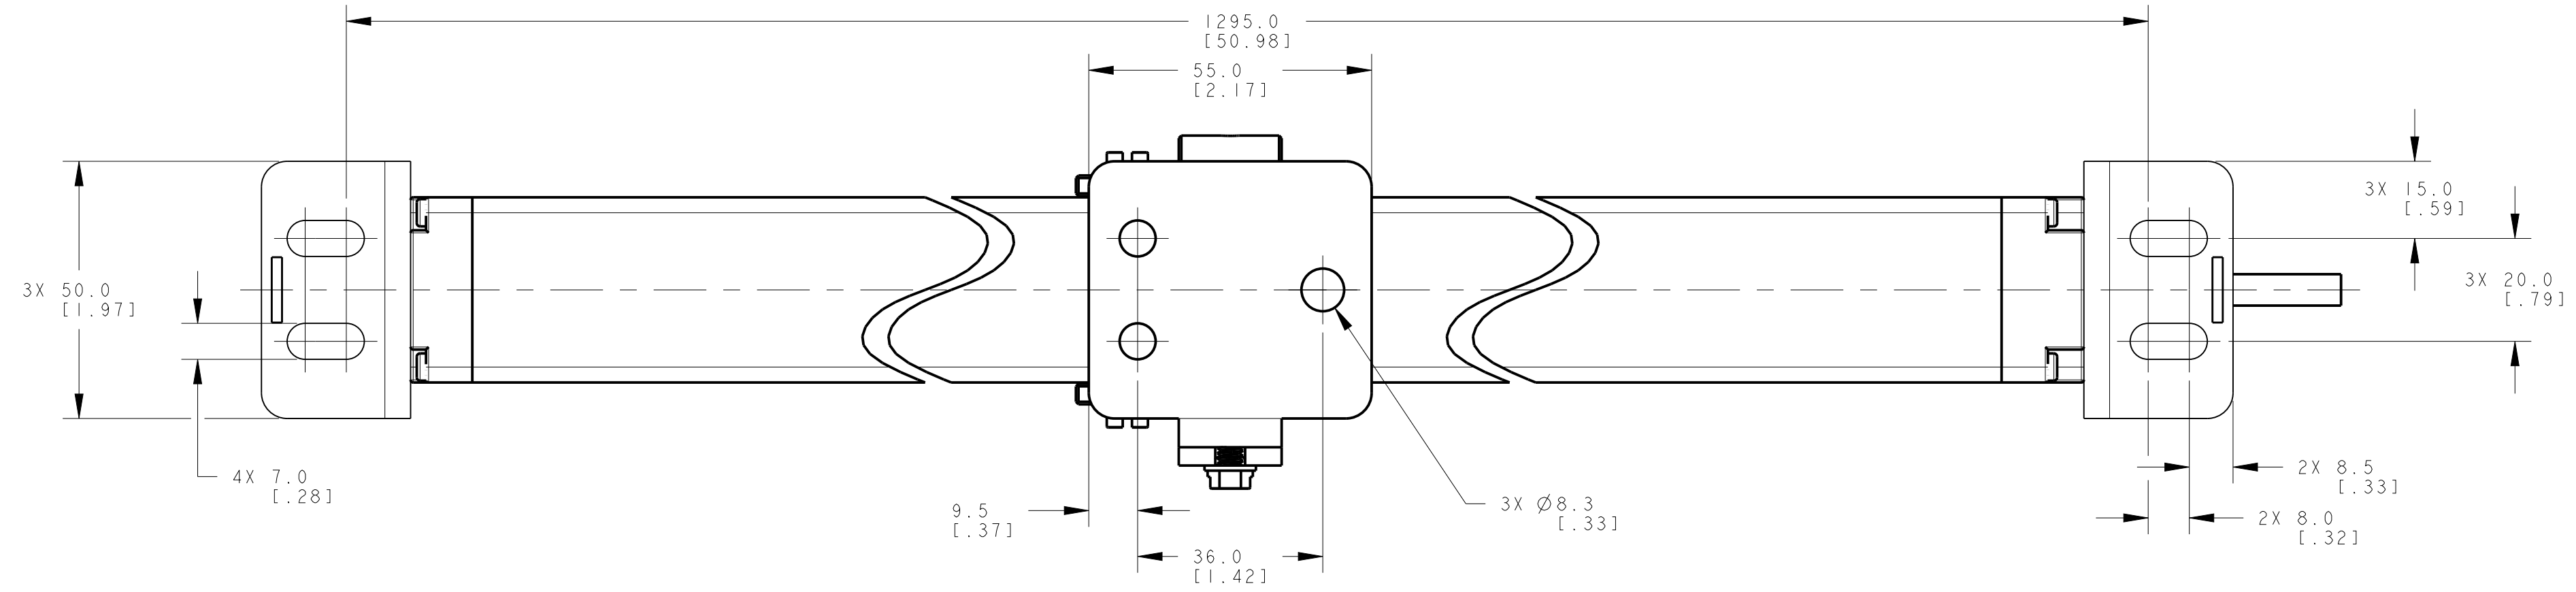

NOTES:
1. ALL DIMENSIONS ARE MILLIMETERS [INCHES] UNLESS OTHERWISE NOTED.
2. REFER TO "www.bannerengineering.com" FOR ADDITIONAL DATA AND SPECIFICATIONS.

BANNER BANNER ENGINEERING CORP.
www.bannerengineering.com

TITLE
EZ-SCREEN Cascade, SLSC/EA 1200mm ODP/CABLE
WEB CAD DRAWINGS 2D/3D

THIRD ANGLE PROJECTION
SIZE D DRAWING NO. 139556 REV.
SCALE 1:1 SHEET 1 OF 1