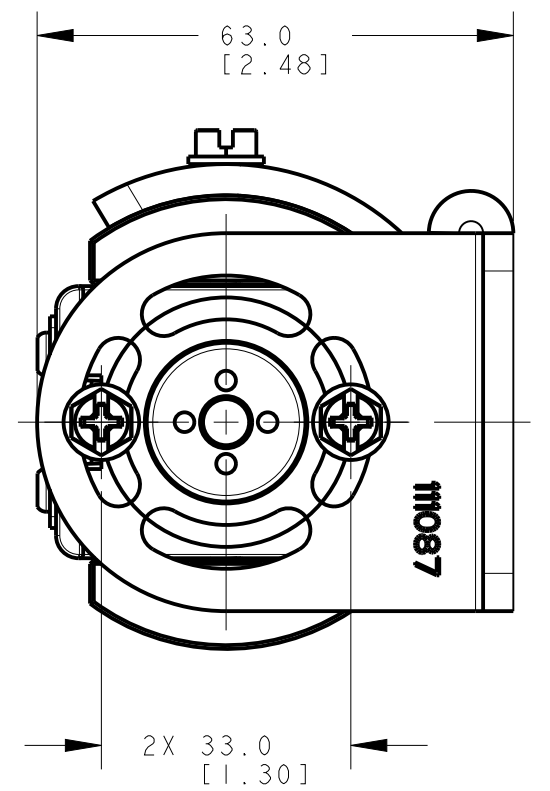

NOTES:
1. ALL DIMENSIONS ARE MILLIMETERS [INCHES] UNLESS OTHERWISE NOTED.
2. REFER TO "www.bannerengineering.com" FOR ADDITIONAL DATA AND SPECIFICATIONS.

BANNER BANNER ENGINEERING CORP.
www.bannerengineering.com

TITLE
EZ-SCREEN Cascade, SLSC/EA 1200mm ODP/CABLE
WEB CAD DRAWINGS 2D/3D

THIRD ANGLE PROJECTION
SIZE D DRAWING NO. 139556 REV.
SCALE 1:1 SHEET 1 OF 1