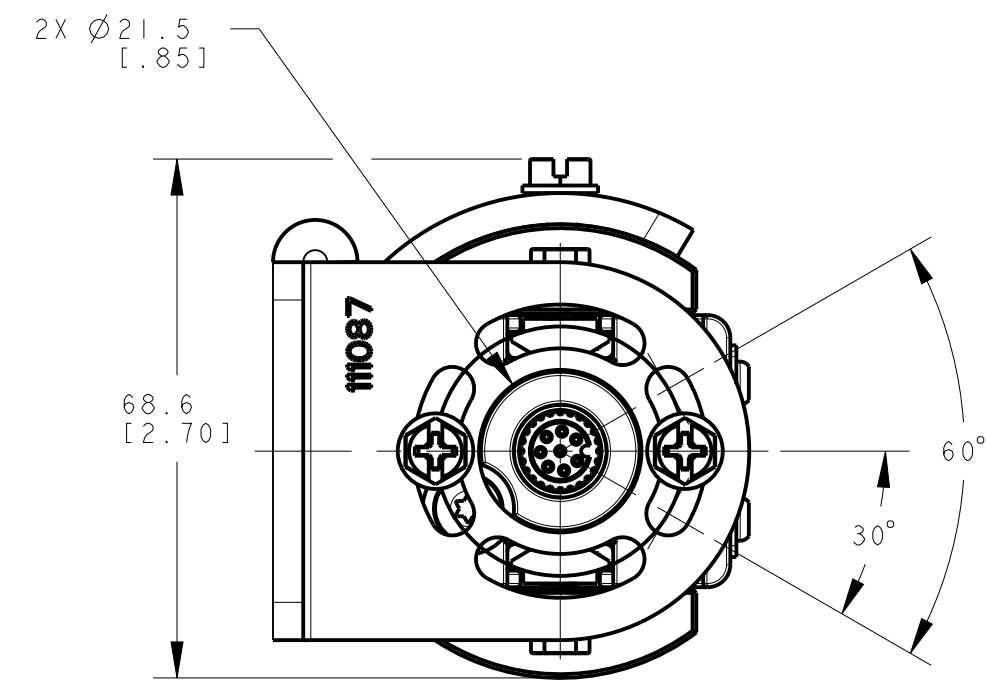

NOTES:
1. ALL DIMENSIONS ARE MILLIMETERS [INCHES] UNLESS OTHERWISE NOTED.
2. REFER TO "www.bannerengineering.com" FOR ADDITIONAL DATA AND SPECIFICATIONS.

BANNER BANNER ENGINEERING CORP.
www.bannerengineering.com

TITLE
EZ-SCREEN Cascade, SLSC/EA 1200mm ODP/CABLE
WEB CAD DRAWINGS 2D/3D

THIRD ANGLE PROJECTION
SIZE D DRAWING NO. 139556 REV.
SCALE 1:1 SHEET 1 OF 1