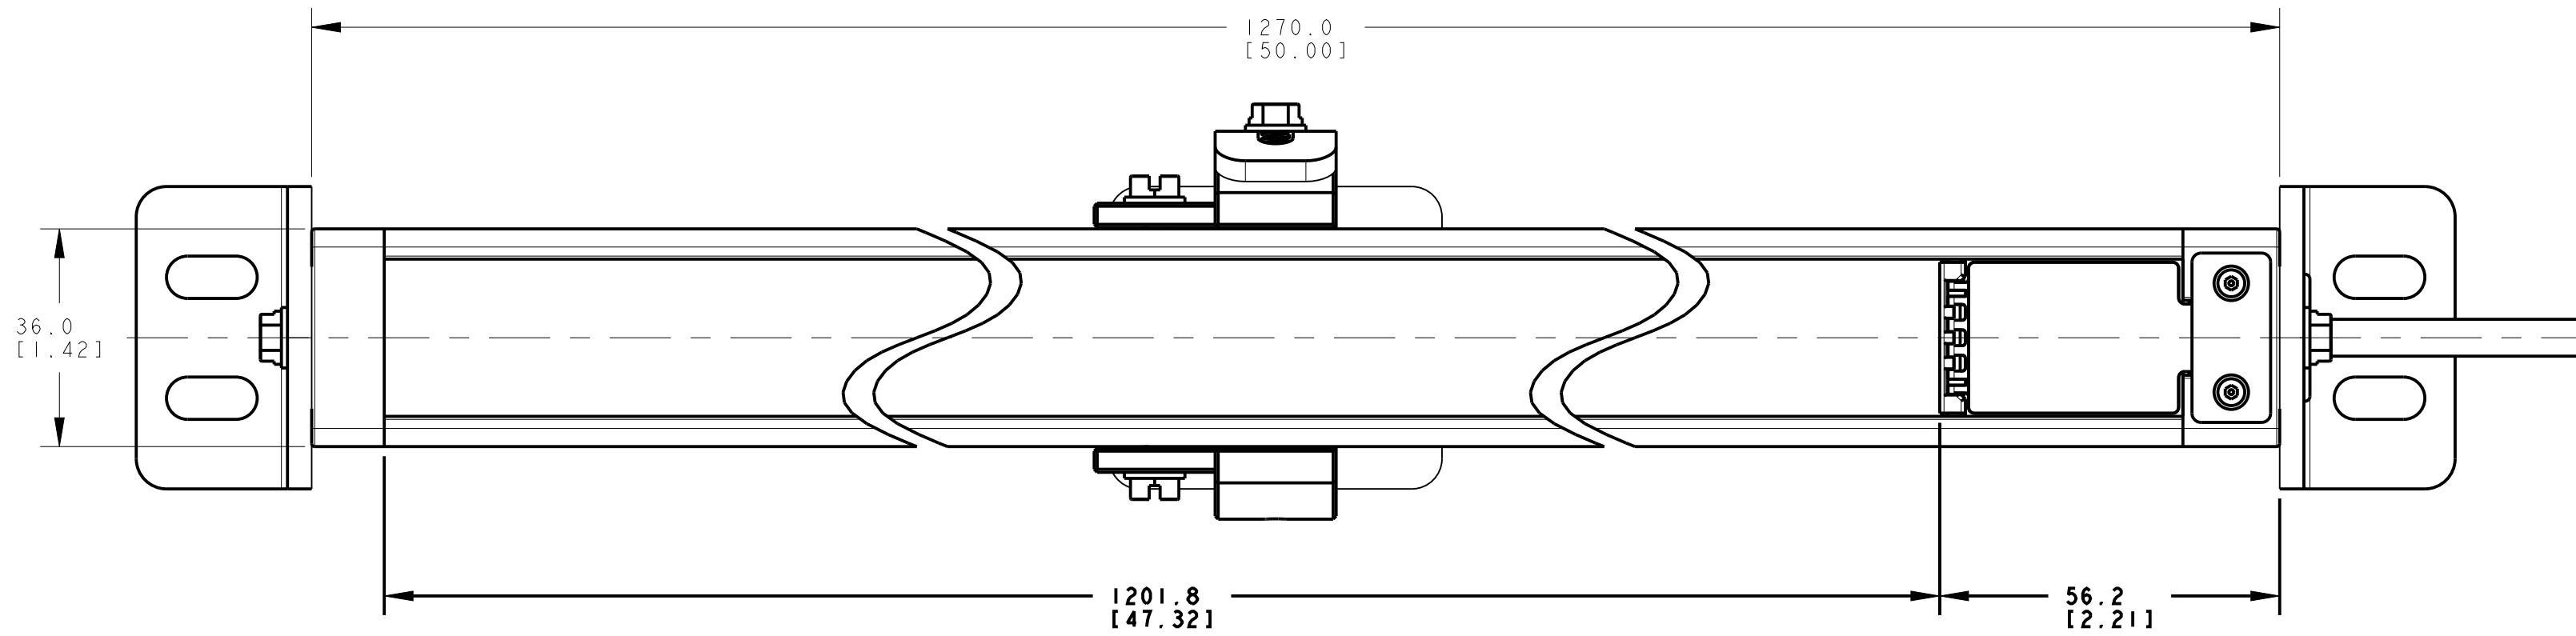

NOTES:
1. ALL DIMENSIONS ARE MILLIMETERS [INCHES] UNLESS OTHERWISE NOTED.
2. REFER TO "www.bannerengineering.com" FOR ADDITIONAL DATA AND SPECIFICATIONS.

BANNER BANNER ENGINEERING CORP.
www.bannerengineering.com

TITLE
EZ-SCREEN Cascade, SLSC/EA 1200mm ODP/CABLE
WEB CAD DRAWINGS 2D/3D

THIRD ANGLE PROJECTION
SIZE D DRAWING NO. 139556 REV.
SCALE 1:1 SHEET 1 OF 1