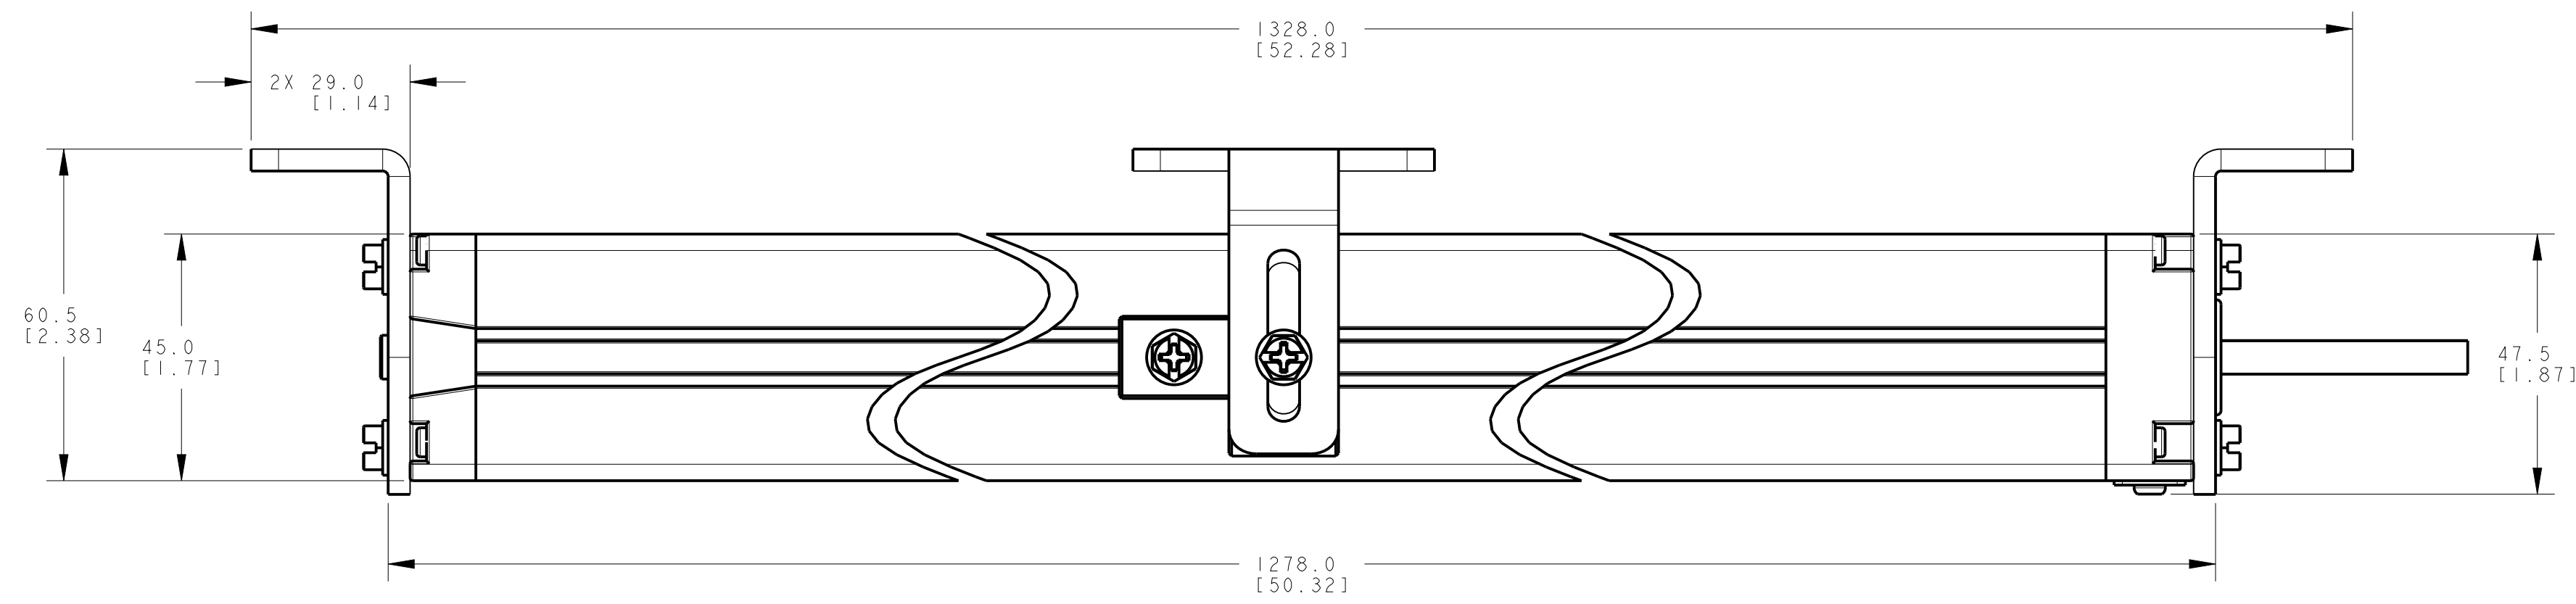

NOTES:
1. ALL DIMENSIONS ARE MILLIMETERS [INCHES] UNLESS OTHERWISE NOTED.
2. REFER TO "www.bannerengineering.com" FOR ADDITIONAL DATA AND SPECIFICATIONS.

BANNER BANNER ENGINEERING CORP.
www.bannerengineering.com

TITLE
EZ-SCREEN Cascade, SLSC/EA 1200mm ODP/CABLE
WEB CAD DRAWINGS 2D/3D

THIRD ANGLE PROJECTION
SIZE D DRAWING NO. 139556 REV.
SCALE 1:1 SHEET 1 OF 1