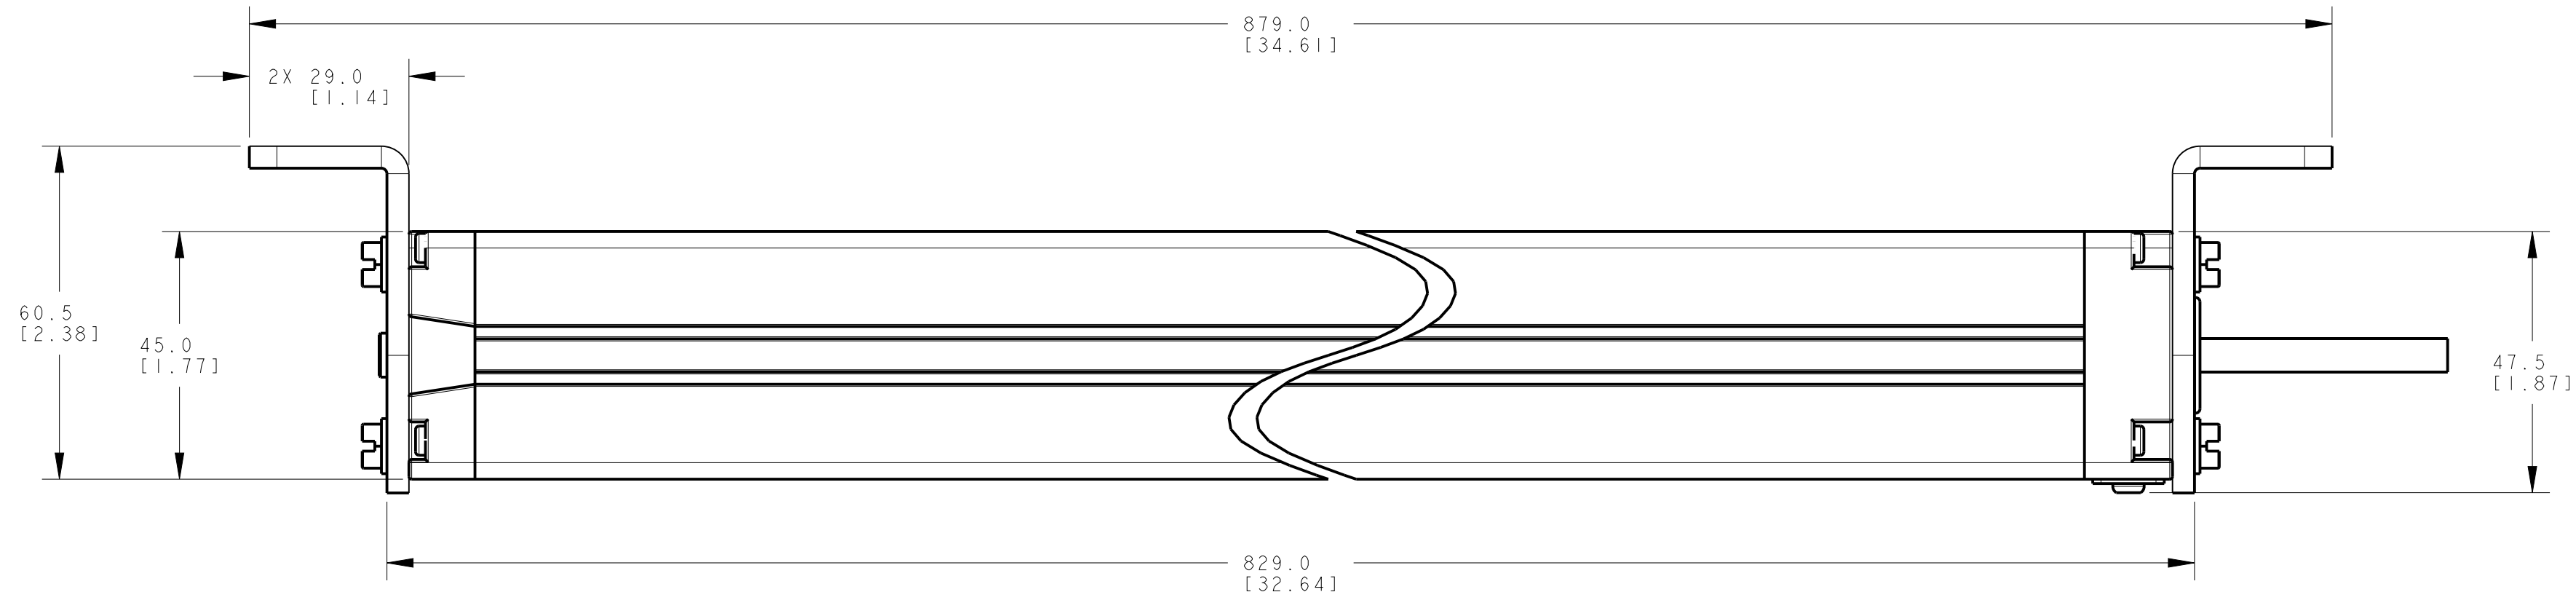

NOTES:
1. ALL DIMENSIONS ARE MILLIMETERS [INCHES] UNLESS OTHERWISE NOTED.
2. REFER TO "www.bannerengineering.com" FOR ADDITIONAL DATA AND SPECIFICATIONS.

BANNER BANNER ENGINEERING CORP.
www.bannerengineering.com

TITLE
EZ-SCREEN Cascade, SLSC/EA 750mm ODP/CABLE
WEB CAD DRAWINGS 2D/3D

SIZE D	DRAWING NO. 139553	REV. A
SCALE 1:1	SHEET 1 OF 1	

CREO