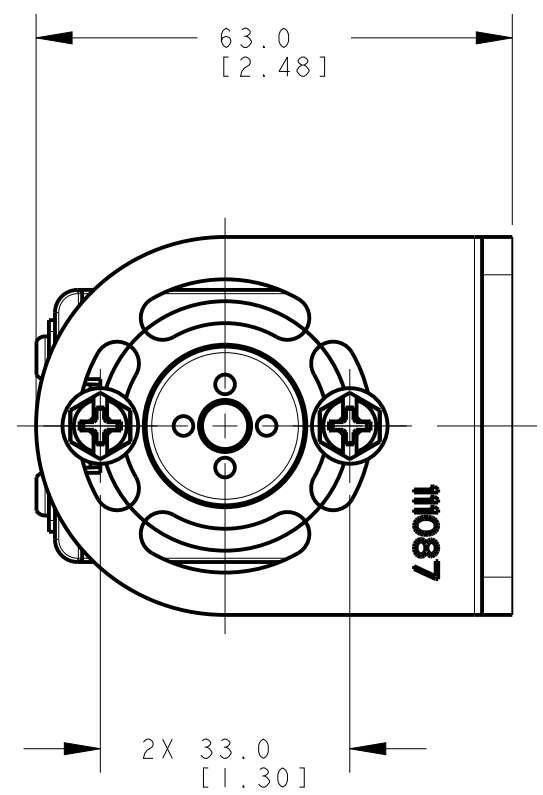

NOTES:
1. ALL DIMENSIONS ARE MILLIMETERS [INCHES] UNLESS OTHERWISE NOTED.
2. REFER TO "www.bannerengineering.com" FOR ADDITIONAL DATA AND SPECIFICATIONS.

BANNER BANNER ENGINEERING CORP.
www.bannerengineering.com

TITLE
EZ-SCREEN Cascade, SLSC/EA 750mm ODP/CABLE
WEB CAD DRAWINGS 2D/3D

SIZE D	DRAWING NO. 139553	REV. A
SCALE 1:1	SHEET 1 OF 1	

CREO