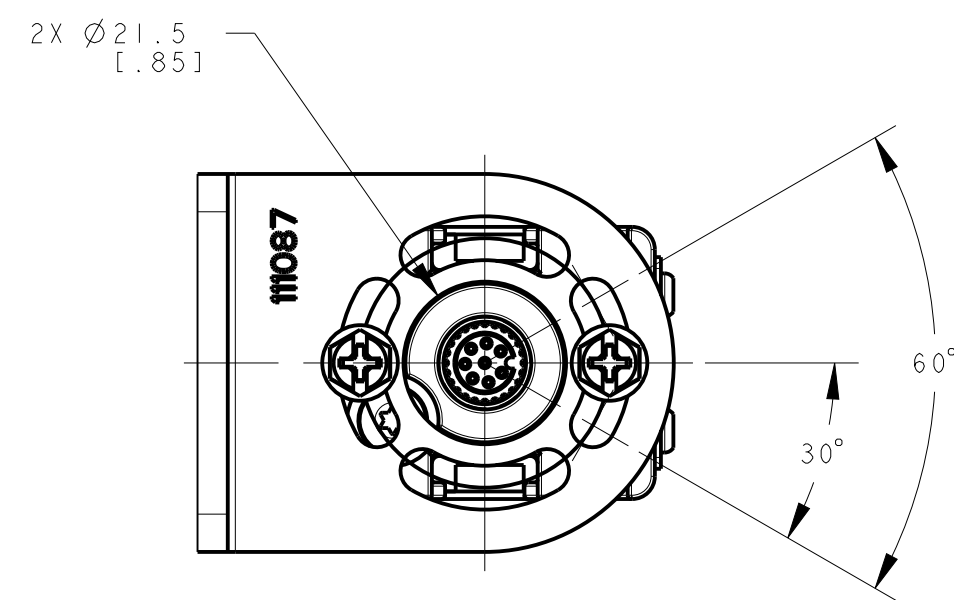

NOTES:
1. ALL DIMENSIONS ARE MILLIMETERS [INCHES] UNLESS OTHERWISE NOTED.
2. REFER TO "www.bannerengineering.com" FOR ADDITIONAL DATA AND SPECIFICATIONS.

BANNER BANNER ENGINEERING CORP.
www.bannerengineering.com

TITLE
EZ-SCREEN Cascade, SLSC/EA 750mm ODP/CABLE
WEB CAD DRAWINGS 2D/3D

SIZE D	DRAWING NO. 139553	REV. A
SCALE 1:1	SHEET 1 OF 1	

CREO