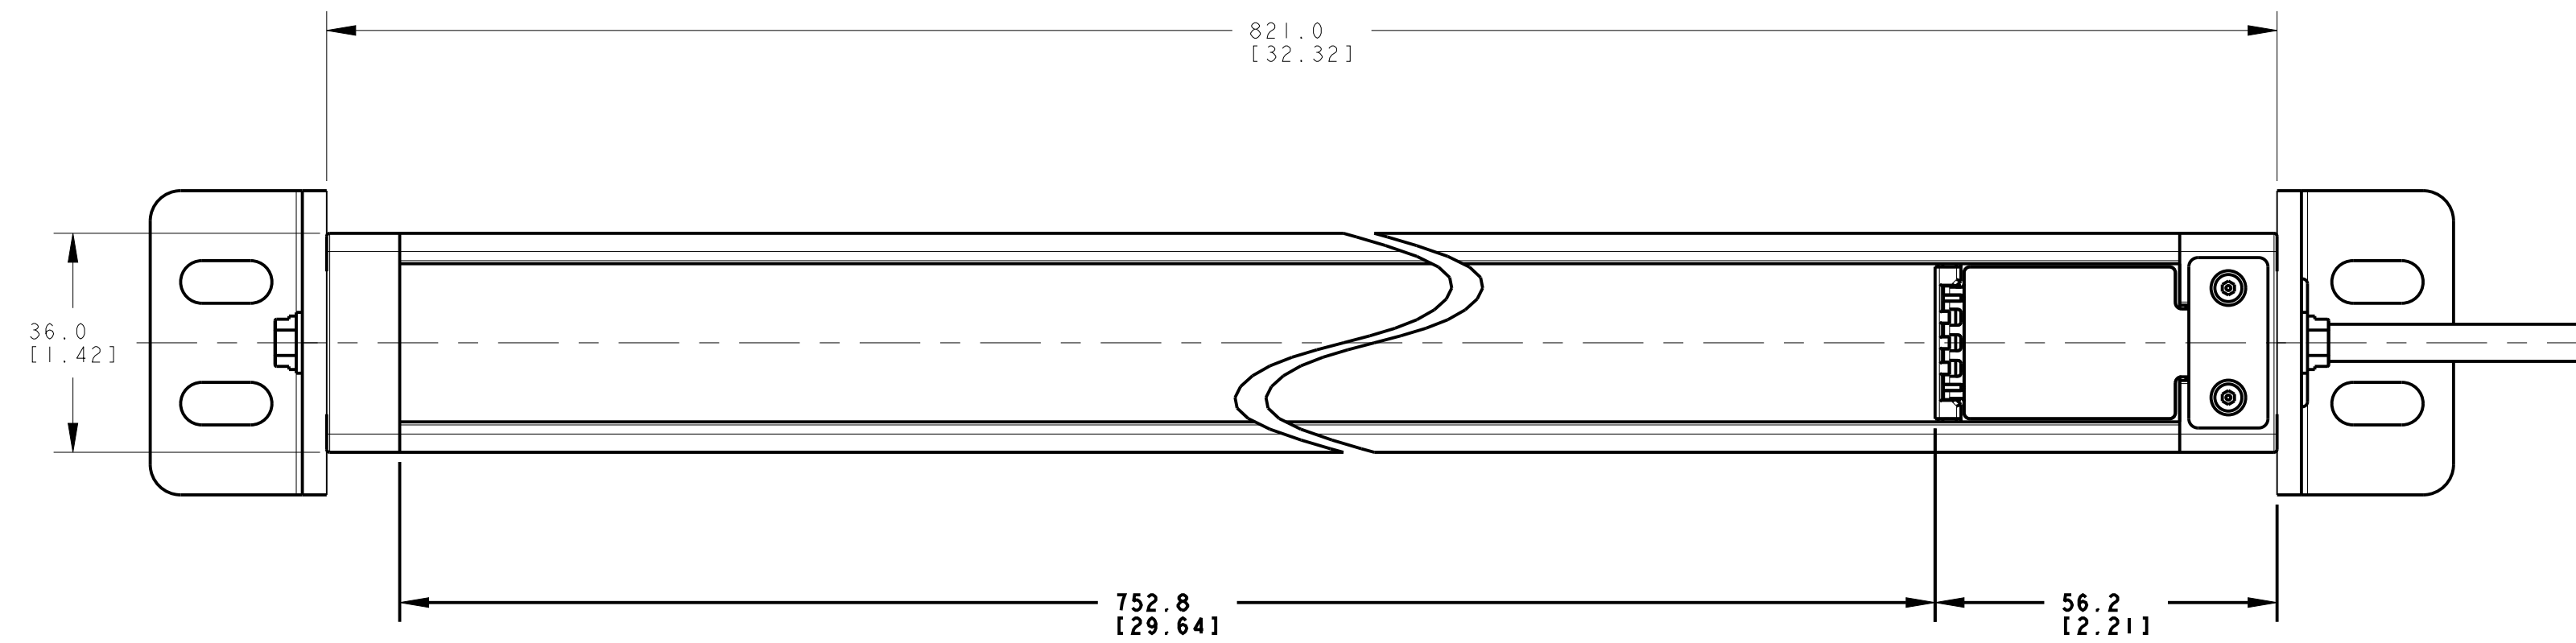

NOTES:
1. ALL DIMENSIONS ARE MILLIMETERS [INCHES] UNLESS OTHERWISE NOTED.
2. REFER TO "www.bannerengineering.com" FOR ADDITIONAL DATA AND SPECIFICATIONS.

BANNER BANNER ENGINEERING CORP.
www.bannerengineering.com

TITLE
EZ-SCREEN Cascade, SLSC/EA 750mm ODP/CABLE
WEB CAD DRAWINGS 2D/3D

SIZE D	DRAWING NO. 139553	REV. A
SCALE 1:1	SHEET 1 OF 1	

CREO