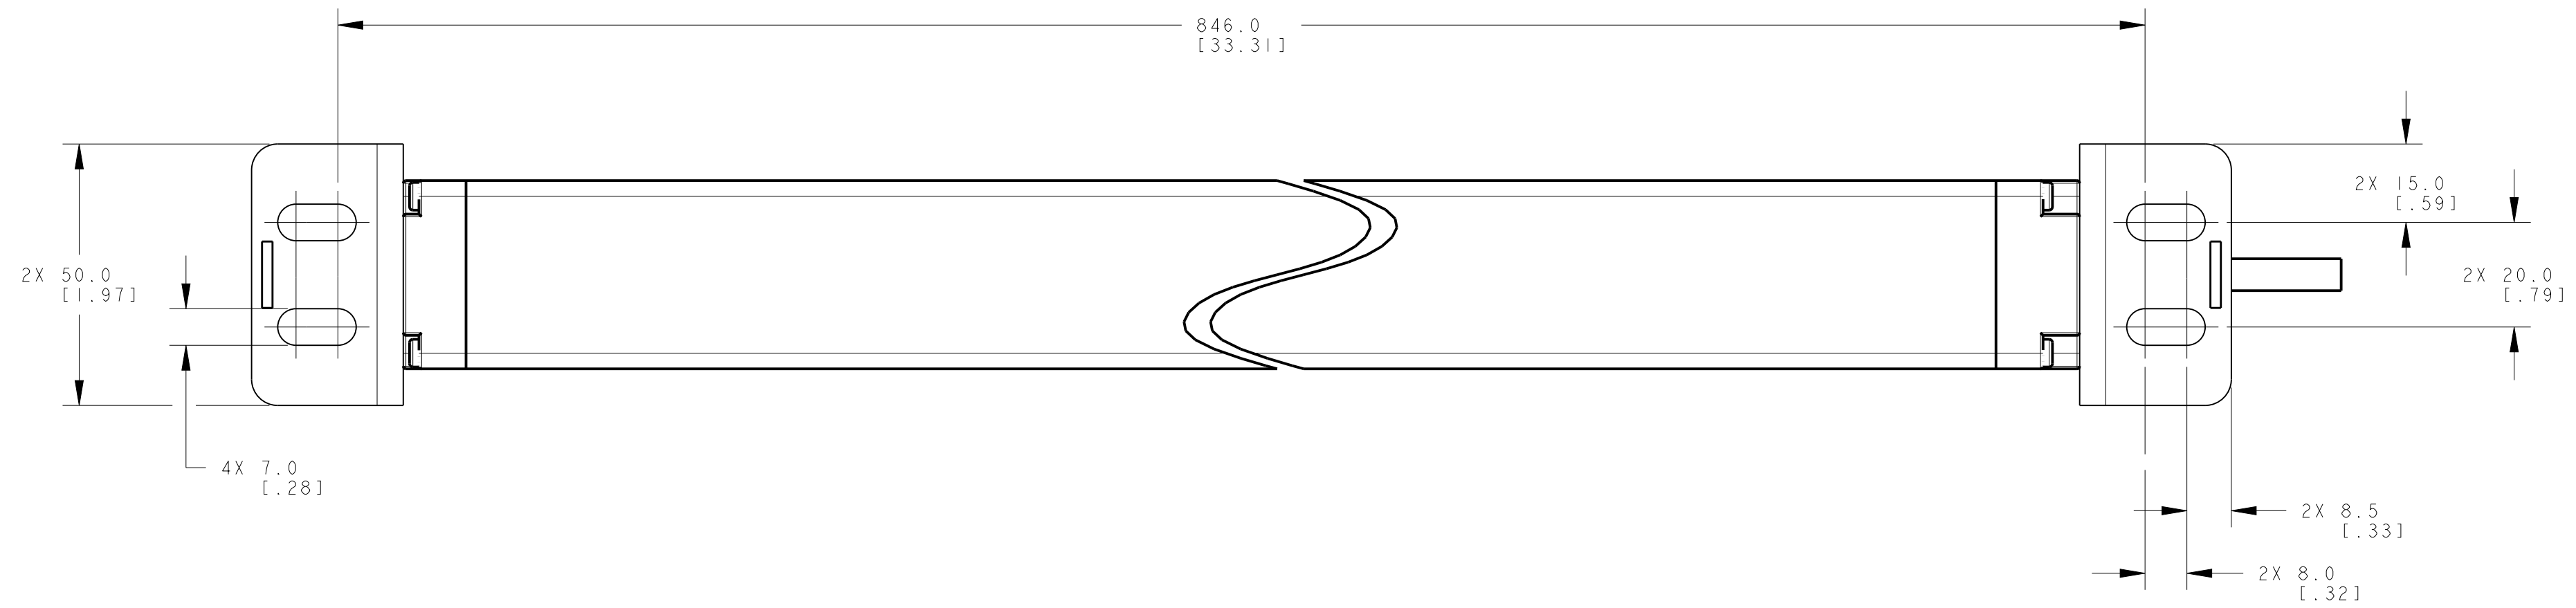

NOTES:
1. ALL DIMENSIONS ARE MILLIMETERS [INCHES] UNLESS OTHERWISE NOTED.
2. REFER TO "www.bannerengineering.com" FOR ADDITIONAL DATA AND SPECIFICATIONS.

BANNER BANNER ENGINEERING CORP.
www.bannerengineering.com

TITLE
EZ-SCREEN Cascade, SLSC/EA 750mm ODP/CABLE
WEB CAD DRAWINGS 2D/3D

SIZE D	DRAWING NO. 139553	REV. A
SCALE 1:1	SHEET 1 OF 1	

CREO