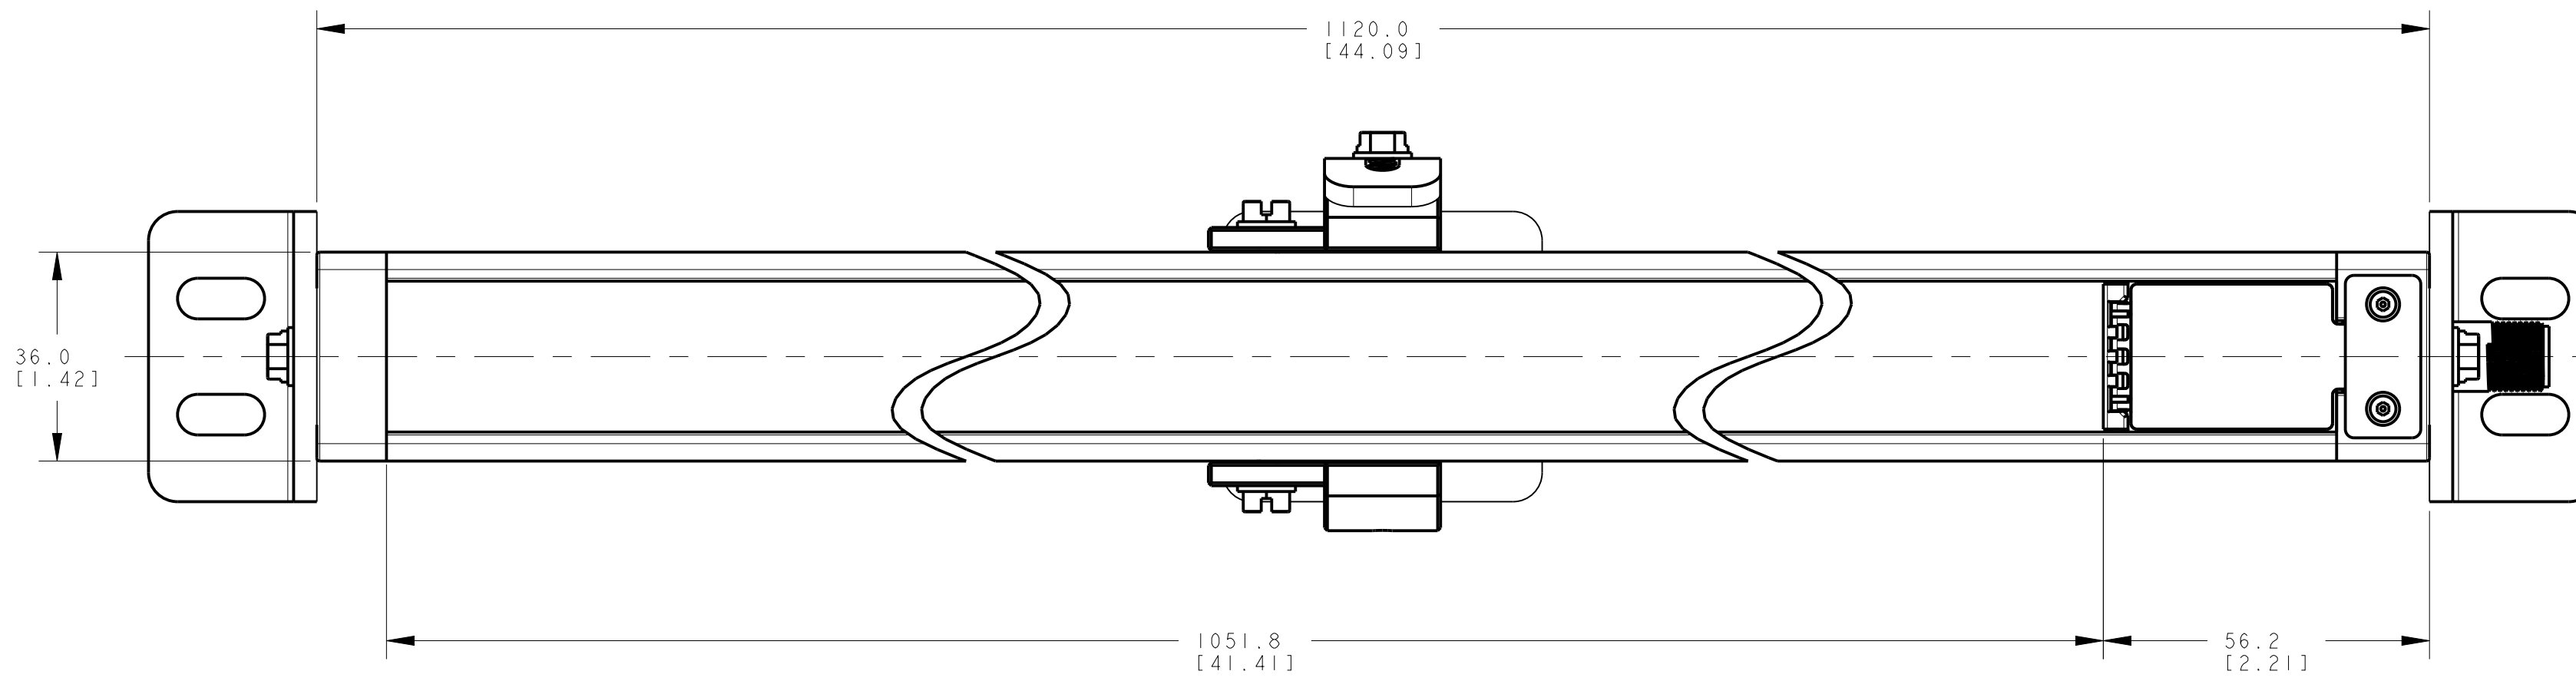

NOTES:
1. ALL DIMENSIONS ARE MILLIMETERS [INCHES] UNLESS OTHERWISE NOTED.
2. REFER TO "www.bannerengineering.com" FOR ADDITIONAL DATA AND SPECIFICATIONS.

BANNER BANNER ENGINEERING CORP.
www.bannerengineering.com

TITLE
**EZ-SCREEN Cascade SLSC/EA 1050mm OD
WEB CAD DRAWINGS 2D/3D**

SIZE D	DRAWING NO. 139539	REV. B
SCALE 1:1	SHEET 1 OF 1