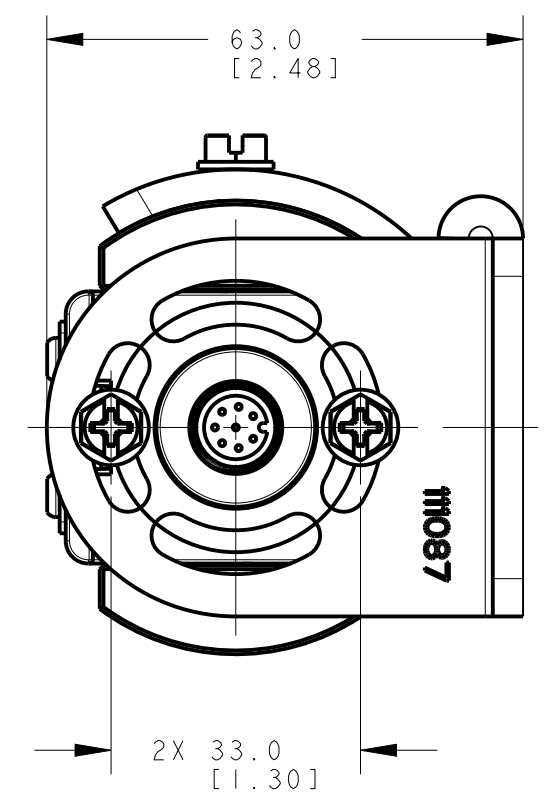

NOTES:
1. ALL DIMENSIONS ARE MILLIMETERS [INCHES] UNLESS OTHERWISE NOTED.
2. REFER TO "www.bannerengineering.com" FOR ADDITIONAL DATA AND SPECIFICATIONS.

BANNER BANNER ENGINEERING CORP.
www.bannerengineering.com

TITLE
**EZ-SCREEN Cascade SLSC/EA 1050mm OD
WEB CAD DRAWINGS 2D/3D**

SIZE D	DRAWING NO. 139539	REV. B
SCALE 1:1	SHEET 1 OF 1