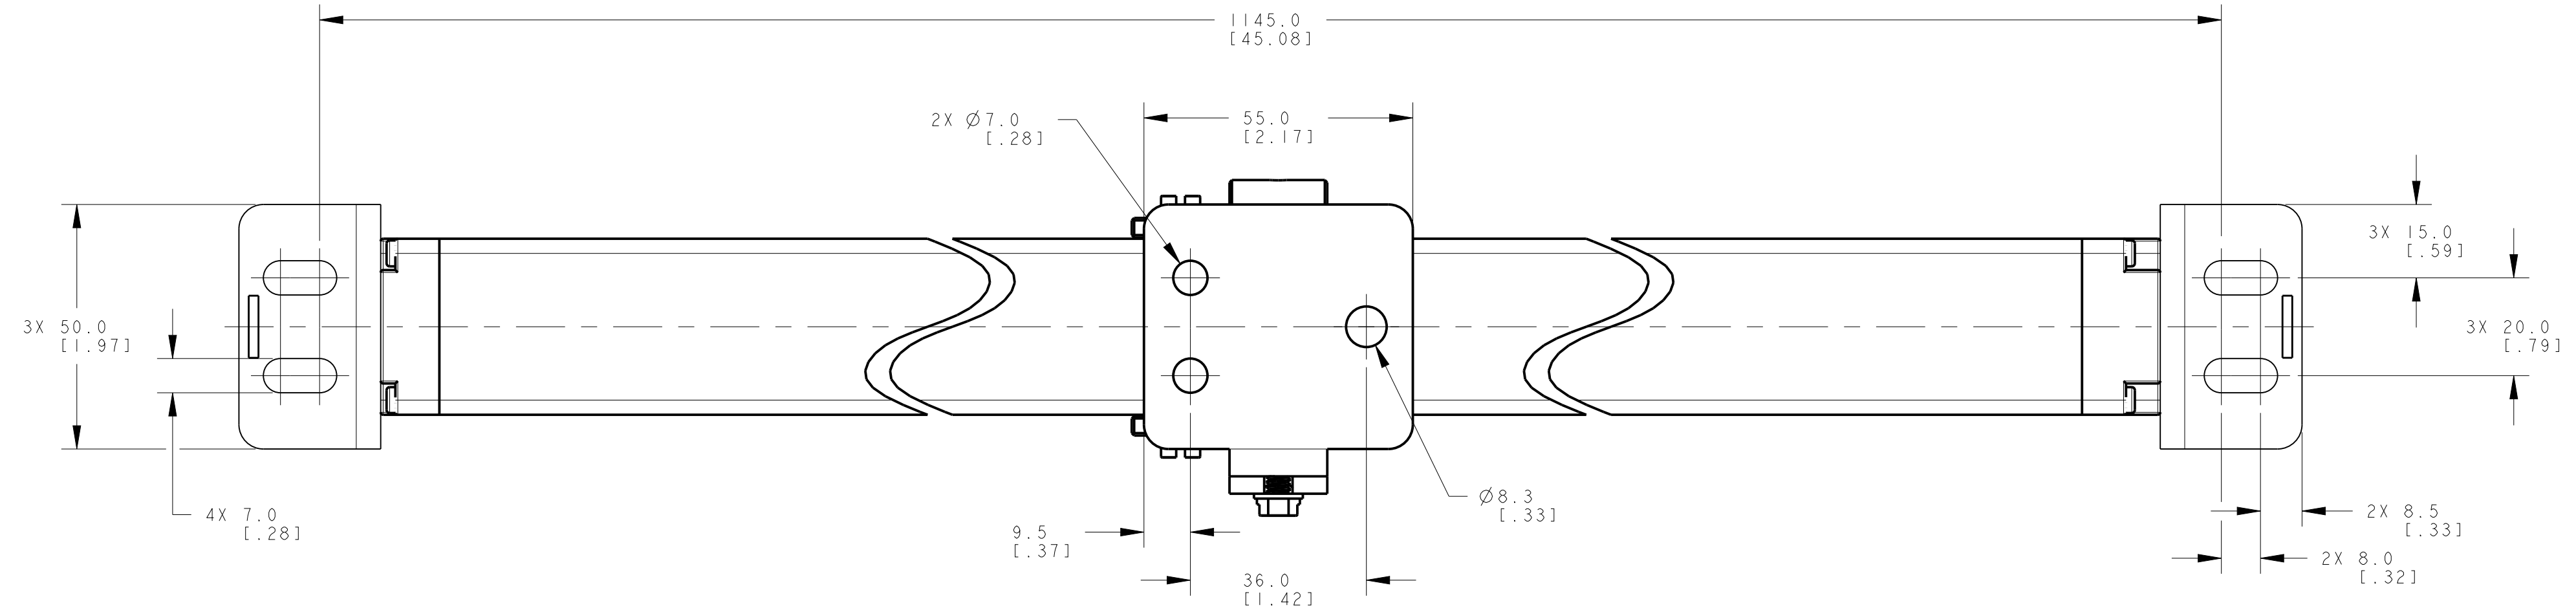

NOTES:
1. ALL DIMENSIONS ARE MILLIMETERS [INCHES] UNLESS OTHERWISE NOTED.
2. REFER TO "www.bannerengineering.com" FOR ADDITIONAL DATA AND SPECIFICATIONS.

BANNER BANNER ENGINEERING CORP.
www.bannerengineering.com

TITLE
**EZ-SCREEN Cascade SLSC/EA 1050mm OD
WEB CAD DRAWINGS 2D/3D**

SIZE D	DRAWING NO. 139539	REV. B
SCALE 1:1	SHEET 1 OF 1