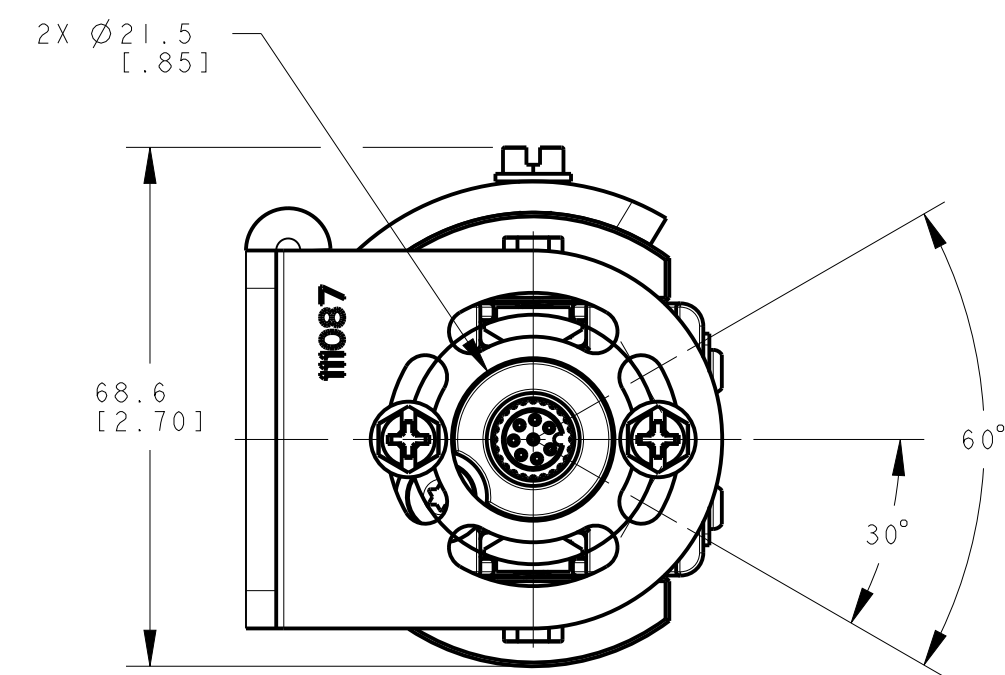

NOTES:
1. ALL DIMENSIONS ARE MILLIMETERS [INCHES] UNLESS OTHERWISE NOTED.
2. REFER TO "www.bannerengineering.com" FOR ADDITIONAL DATA AND SPECIFICATIONS.

BANNER BANNER ENGINEERING CORP.
www.bannerengineering.com

TITLE
**EZ-SCREEN Cascade SLSC/EA 1050mm OD
WEB CAD DRAWINGS 2D/3D**

SIZE D	DRAWING NO. 139539	REV. B
SCALE 1:1	SHEET 1 OF 1