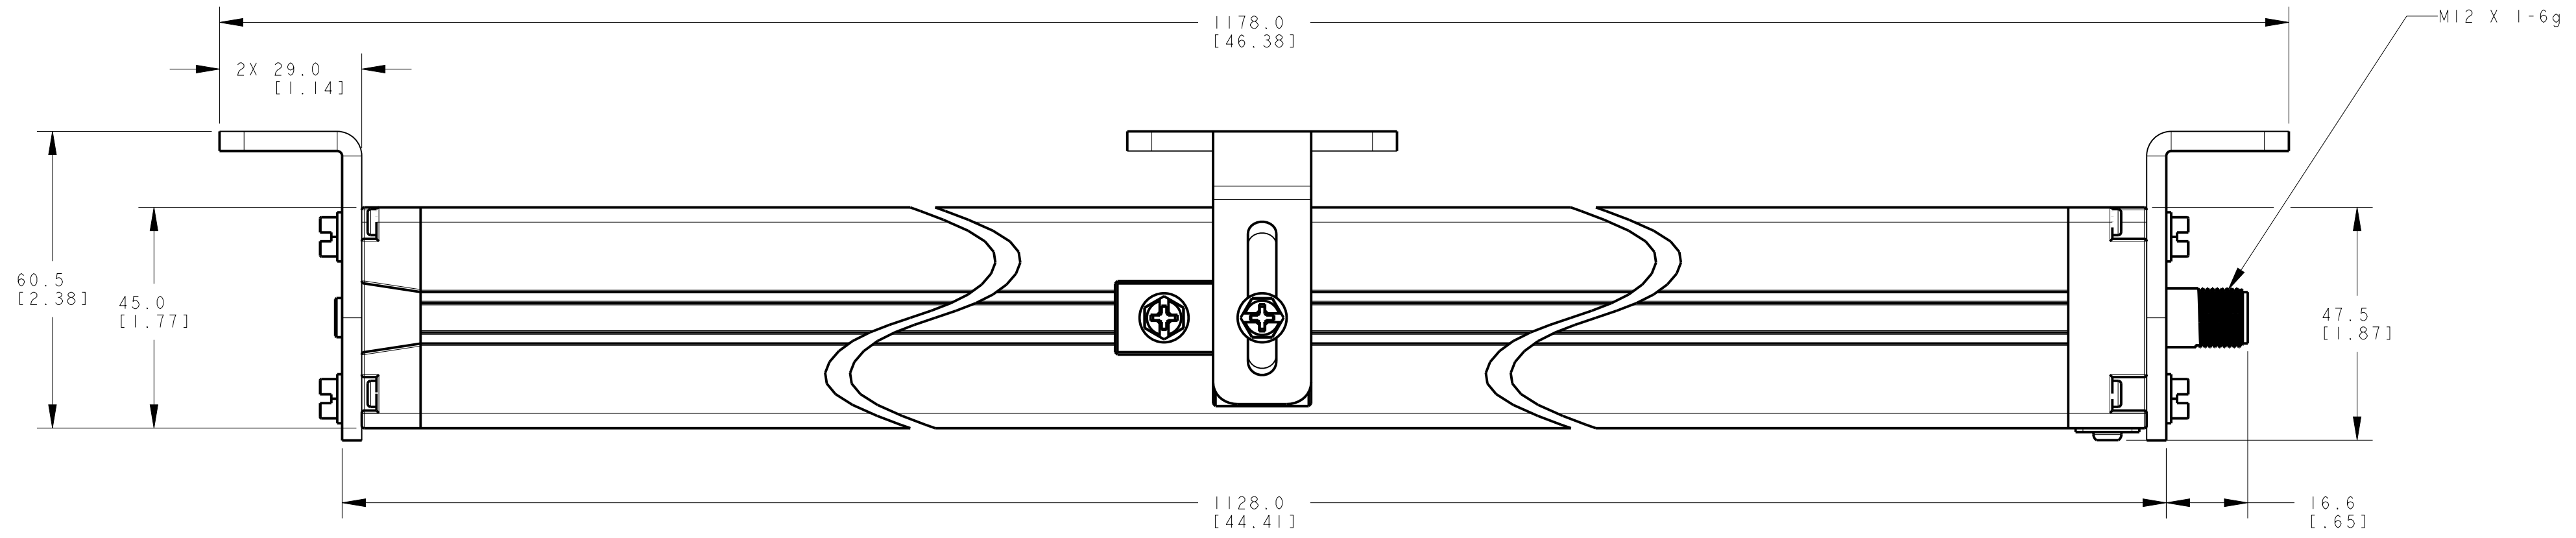

NOTES:
1. ALL DIMENSIONS ARE MILLIMETERS [INCHES] UNLESS OTHERWISE NOTED.
2. REFER TO "www.bannerengineering.com" FOR ADDITIONAL DATA AND SPECIFICATIONS.

BANNER BANNER ENGINEERING CORP.
www.bannerengineering.com

TITLE
**EZ-SCREEN Cascade SLSC/EA 1050mm OD
WEB CAD DRAWINGS 2D/3D**

SIZE D	DRAWING NO. 139539	REV. B
SCALE 1:1	SHEET 1 OF 1