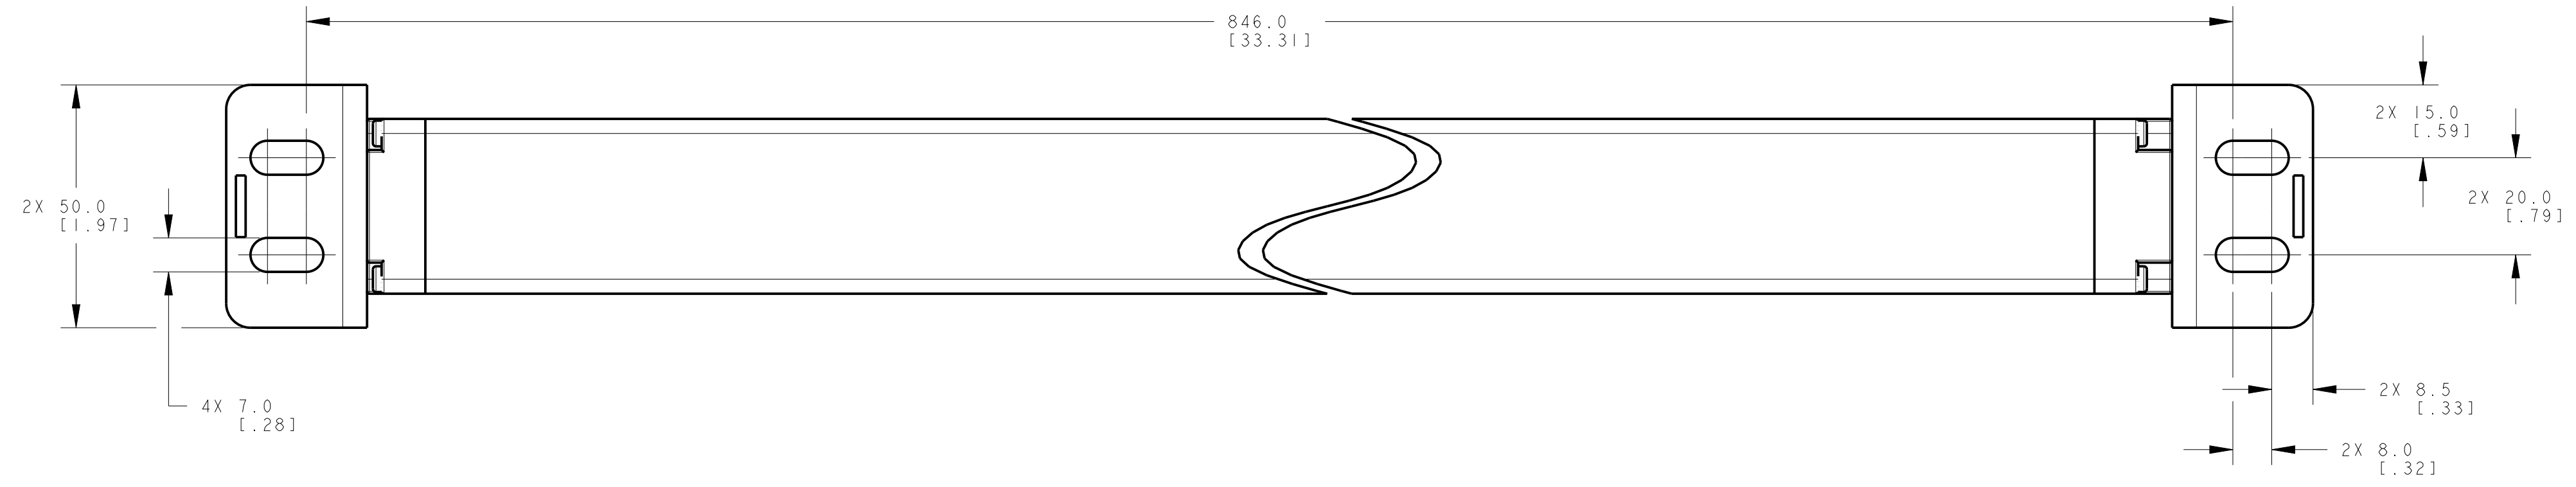

NOTES:
1. ALL DIMENSIONS ARE MILLIMETERS [INCHES] UNLESS OTHERWISE NOTED.
2. REFER TO "www.bannerengineering.com" FOR ADDITIONAL DATA AND SPECIFICATIONS.

BANNER BANNER ENGINEERING CORP.
www.bannerengineering.com

TITLE
**EZ-SCREEN Cascade, SLSC/EA 750mm OD
WEB CAD DRAWINGS 2D/3D**

SIZE D DRAWING NO. **139537** REV. **A**
SCALE 1:1 SHEET 1 OF 1