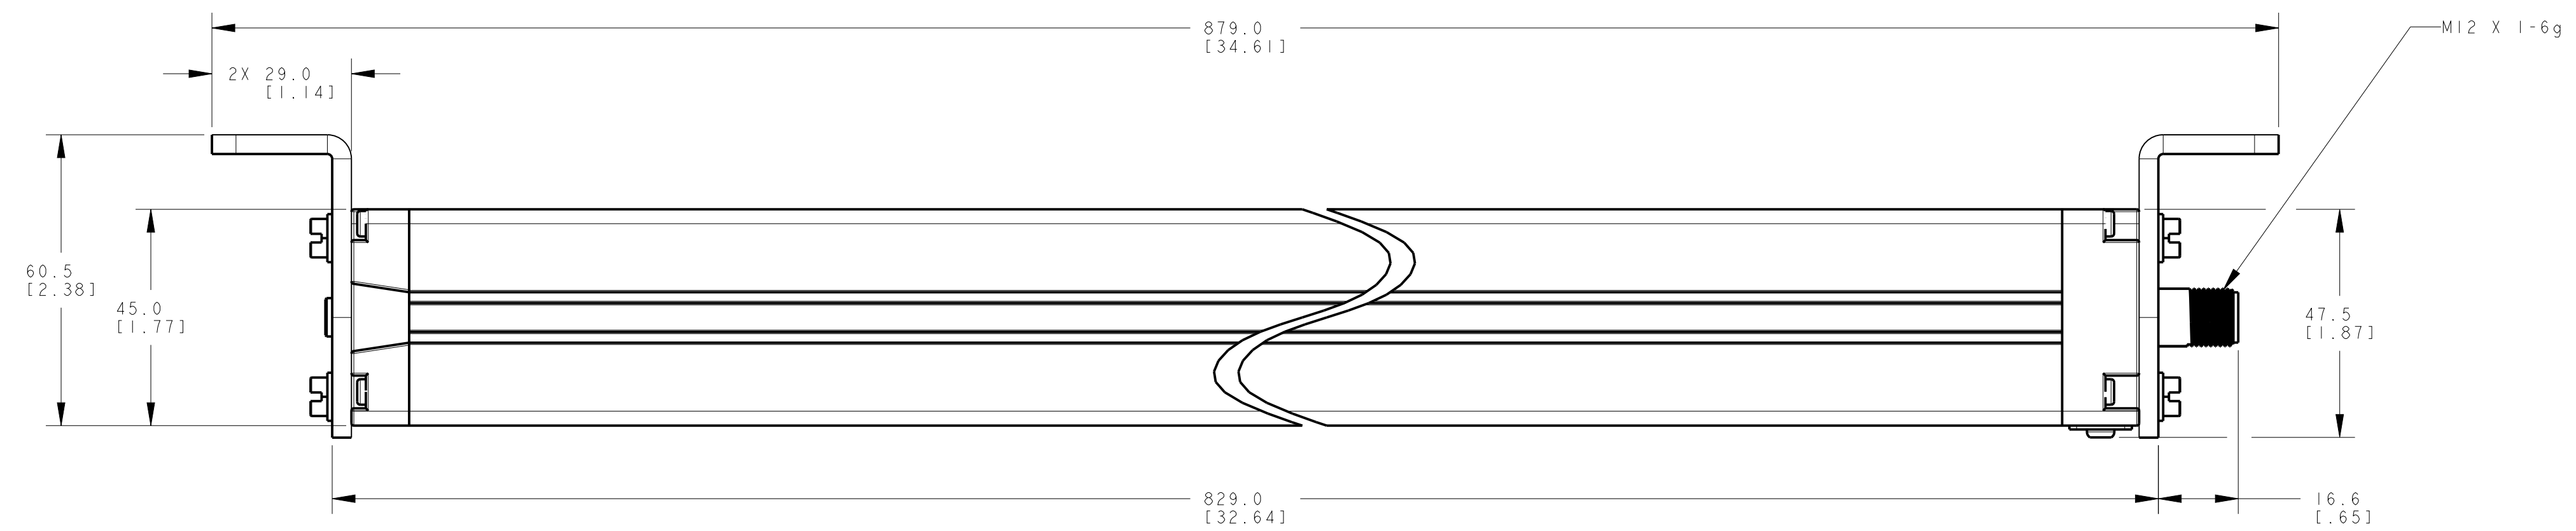

NOTES:
1. ALL DIMENSIONS ARE MILLIMETERS [INCHES] UNLESS OTHERWISE NOTED.
2. REFER TO "www.bannerengineering.com" FOR ADDITIONAL DATA AND SPECIFICATIONS.

BANNER BANNER ENGINEERING CORP.
www.bannerengineering.com

TITLE
**EZ-SCREEN Cascade, SLSC/EA 750mm OD
WEB CAD DRAWINGS 2D/3D**

SIZE D	DRAWING NO. 139537	REV. A
SCALE 1:1	SHEET 1 OF 1	

CRED