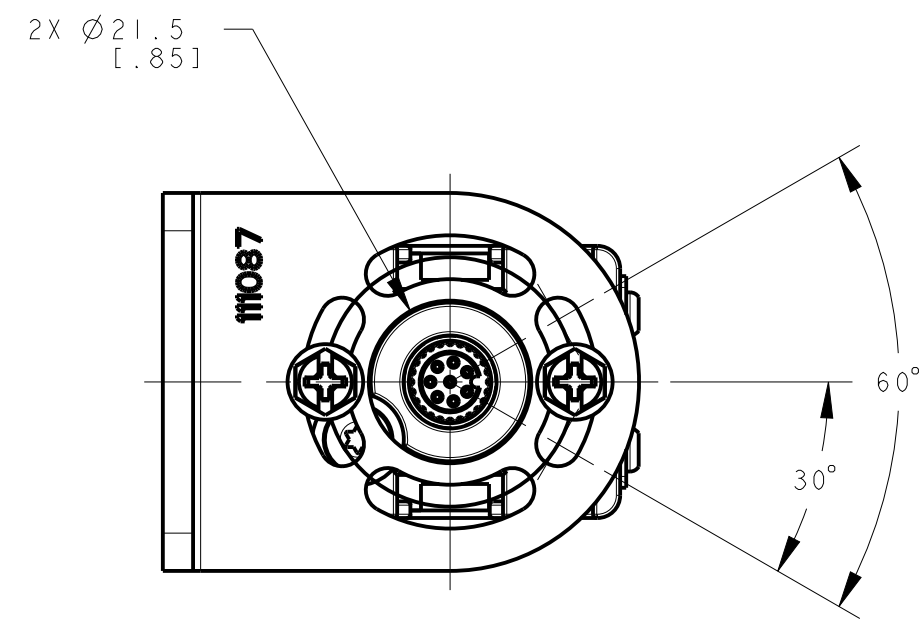

NOTES:
1. ALL DIMENSIONS ARE MILLIMETERS [INCHES] UNLESS OTHERWISE NOTED.
2. REFER TO "www.bannerengineering.com" FOR ADDITIONAL DATA AND SPECIFICATIONS.

BANNER BANNER ENGINEERING CORP.
www.bannerengineering.com

TITLE
**EZ-SCREEN Cascade, SLSC/EA 750mm OD
WEB CAD DRAWINGS 2D/3D**

SIZE D DRAWING NO. **139537** REV. **A**
SCALE 1:1 SHEET 1 OF 1