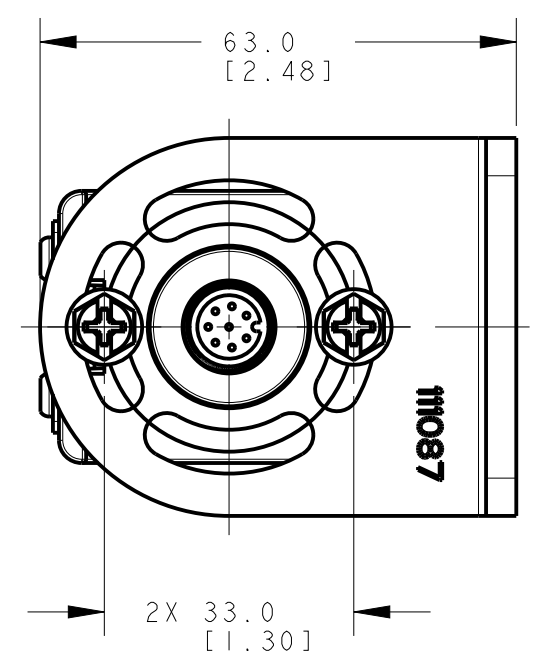

NOTES:
1. ALL DIMENSIONS ARE MILLIMETERS [INCHES] UNLESS OTHERWISE NOTED.
2. REFER TO "www.bannerengineering.com" FOR ADDITIONAL DATA AND SPECIFICATIONS.

BANNER BANNER ENGINEERING CORP.
www.bannerengineering.com

TITLE
**EZ-SCREEN Cascade, SLSC/EA 750mm OD
WEB CAD DRAWINGS 2D/3D**

SIZE D DRAWING NO. **139537** REV. **A**
SCALE 1:1 SHEET 1 OF 1