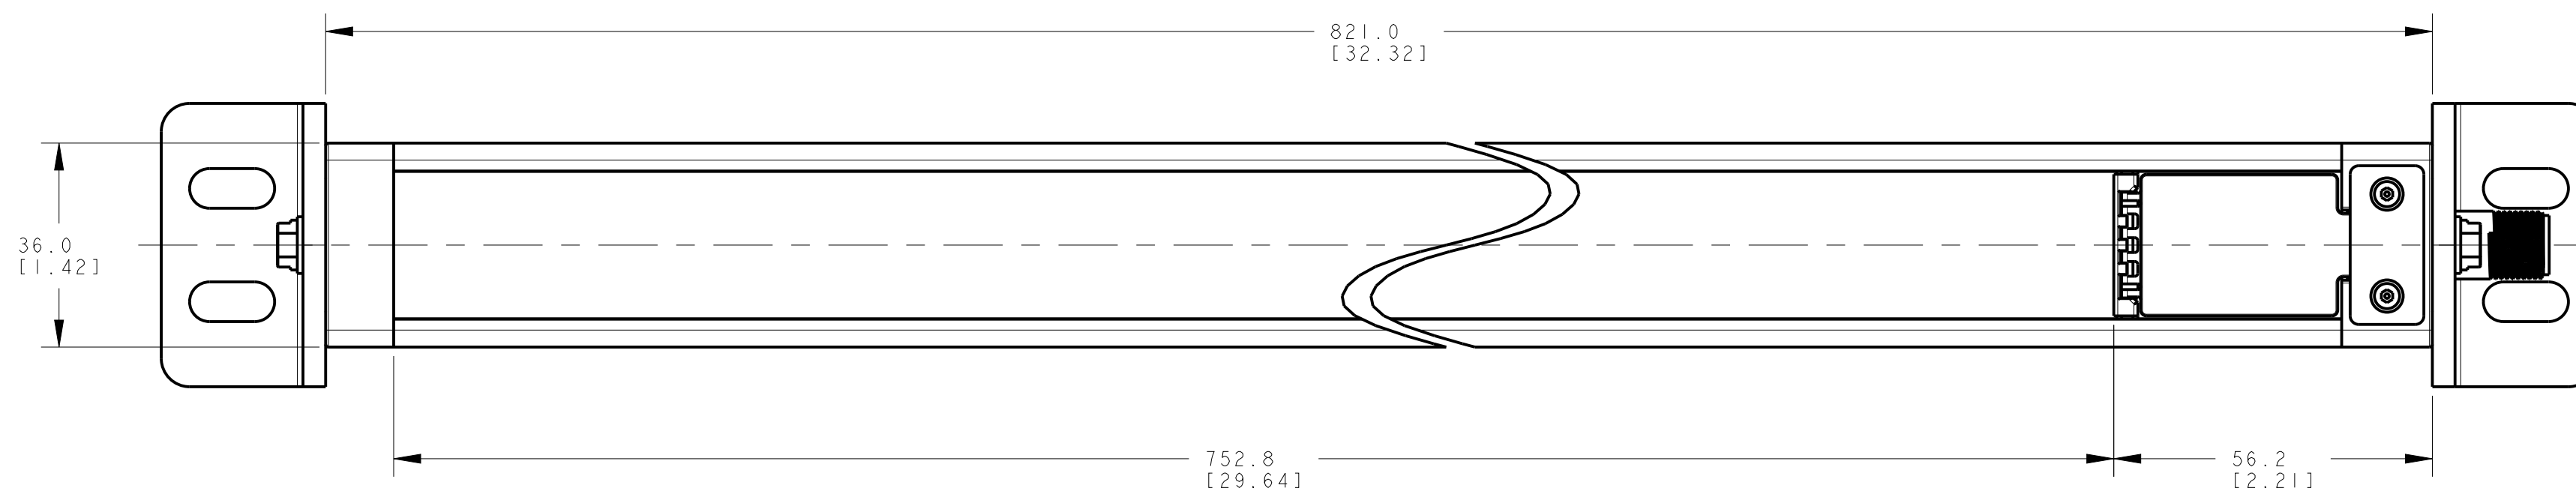

NOTES:
1. ALL DIMENSIONS ARE MILLIMETERS [INCHES] UNLESS OTHERWISE NOTED.
2. REFER TO "www.bannerengineering.com" FOR ADDITIONAL DATA AND SPECIFICATIONS.

BANNER BANNER ENGINEERING CORP.
www.bannerengineering.com

TITLE
**EZ-SCREEN Cascade, SLSC/EA 750mm OD
WEB CAD DRAWINGS 2D/3D**

SIZE D DRAWING NO. **139537** REV. **A**
SCALE 1:1 SHEET 1 OF 1