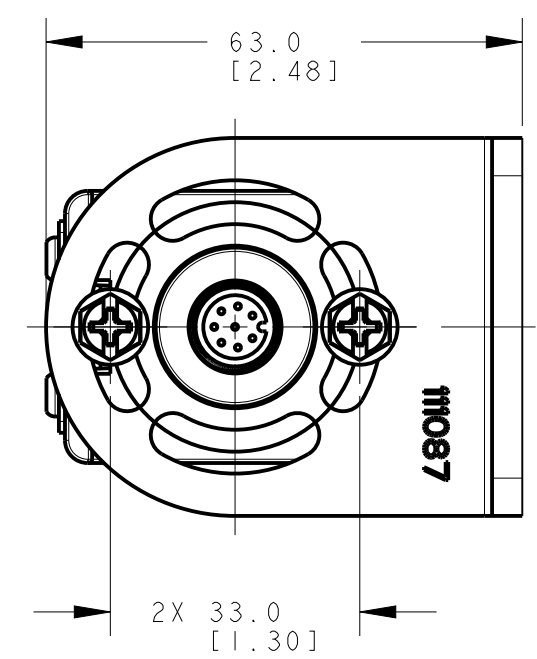

NOTES:
1. ALL DIMENSIONS ARE MILLIMETERS [INCHES] UNLESS OTHERWISE NOTED.
2. REFER TO "www.bannerengineering.com" FOR ADDITIONAL DATA AND SPECIFICATIONS.

BANNER BANNER ENGINEERING CORP.
www.bannerengineering.com

TITLE
**EZ-SCREEN Cascade, SLSC/EA 750mm OD
WEB CAD DRAWINGS 2D/3D**

SIZE D	DRAWING NO. 139537	REV. A
SCALE 1:1	SHEET 1 OF 1	

CRED