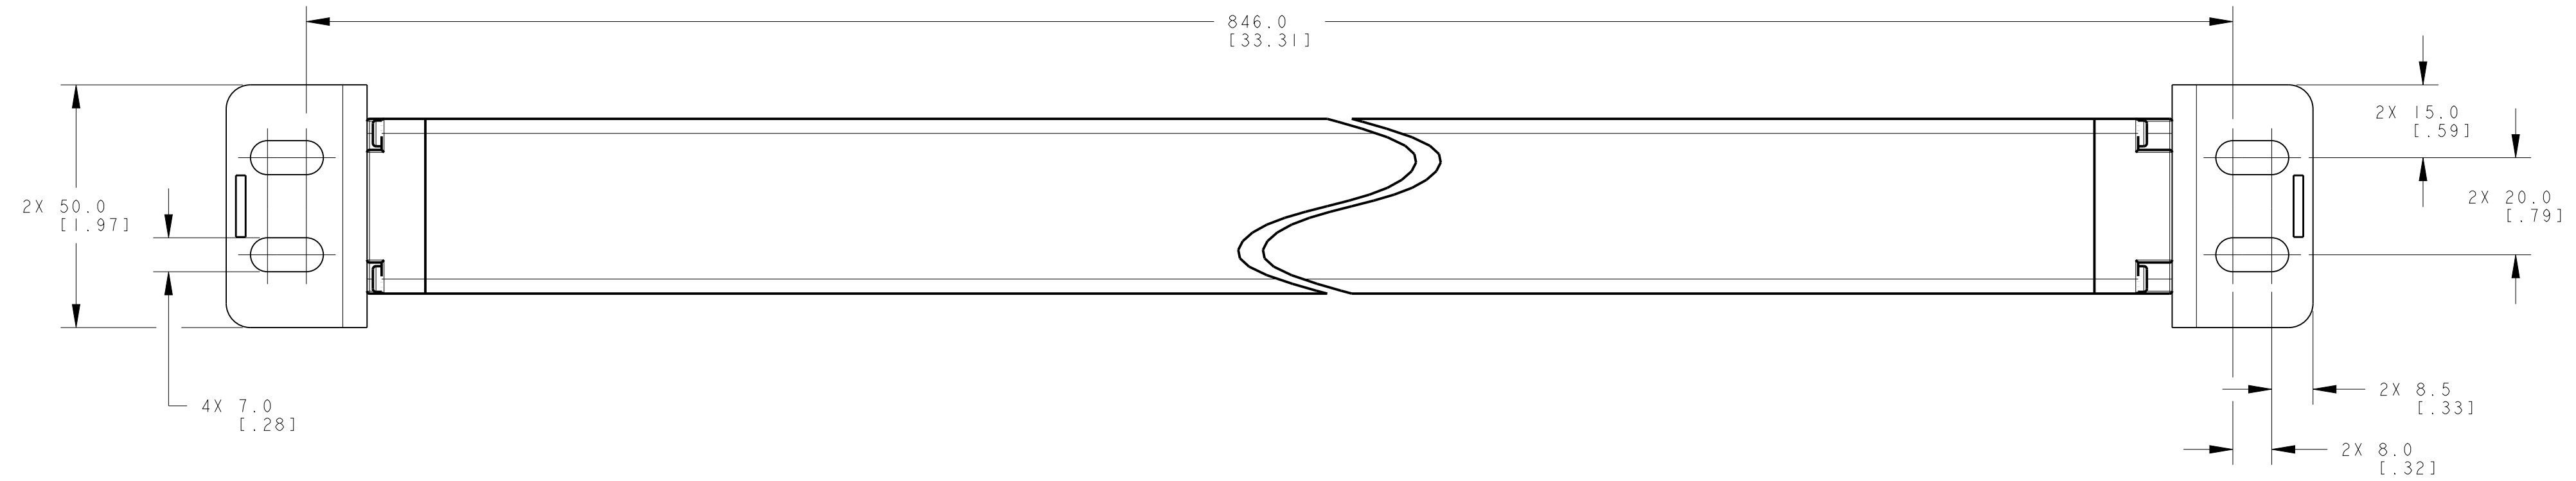

NOTES:
1. ALL DIMENSIONS ARE MILLIMETERS [INCHES] UNLESS OTHERWISE NOTED.
2. REFER TO "www.bannerengineering.com" FOR ADDITIONAL DATA AND SPECIFICATIONS.

BANNER BANNER ENGINEERING CORP.
www.bannerengineering.com

TITLE
**EZ-SCREEN Cascade, SLSC/EA 750mm OD
WEB CAD DRAWINGS 2D/3D**

SIZE D	DRAWING NO. 139537	REV. A
SCALE 1:1	SHEET 1 OF 1	

CRED