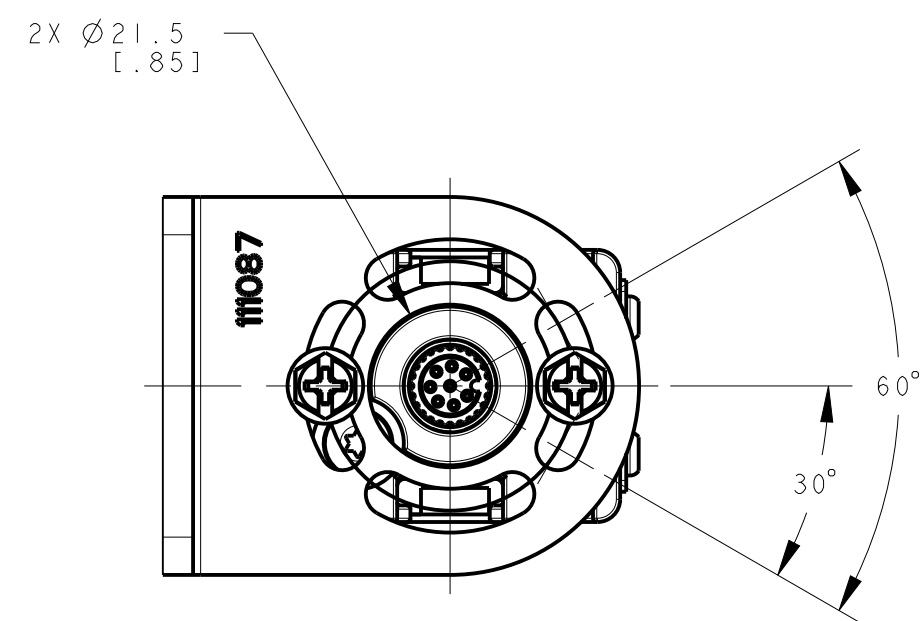

NOTES:
1. ALL DIMENSIONS ARE MILLIMETERS [INCHES] UNLESS OTHERWISE NOTED.
2. REFER TO "www.bannerengineering.com" FOR ADDITIONAL DATA AND SPECIFICATIONS.

BANNER BANNER ENGINEERING CORP.
www.bannerengineering.com

TITLE
**EZ-SCREEN Cascade, SLSC/EA 750mm OD
WEB CAD DRAWINGS 2D/3D**

SIZE D	DRAWING NO. 139537	REV. A
SCALE 1:1	SHEET 1 OF 1	

CRED