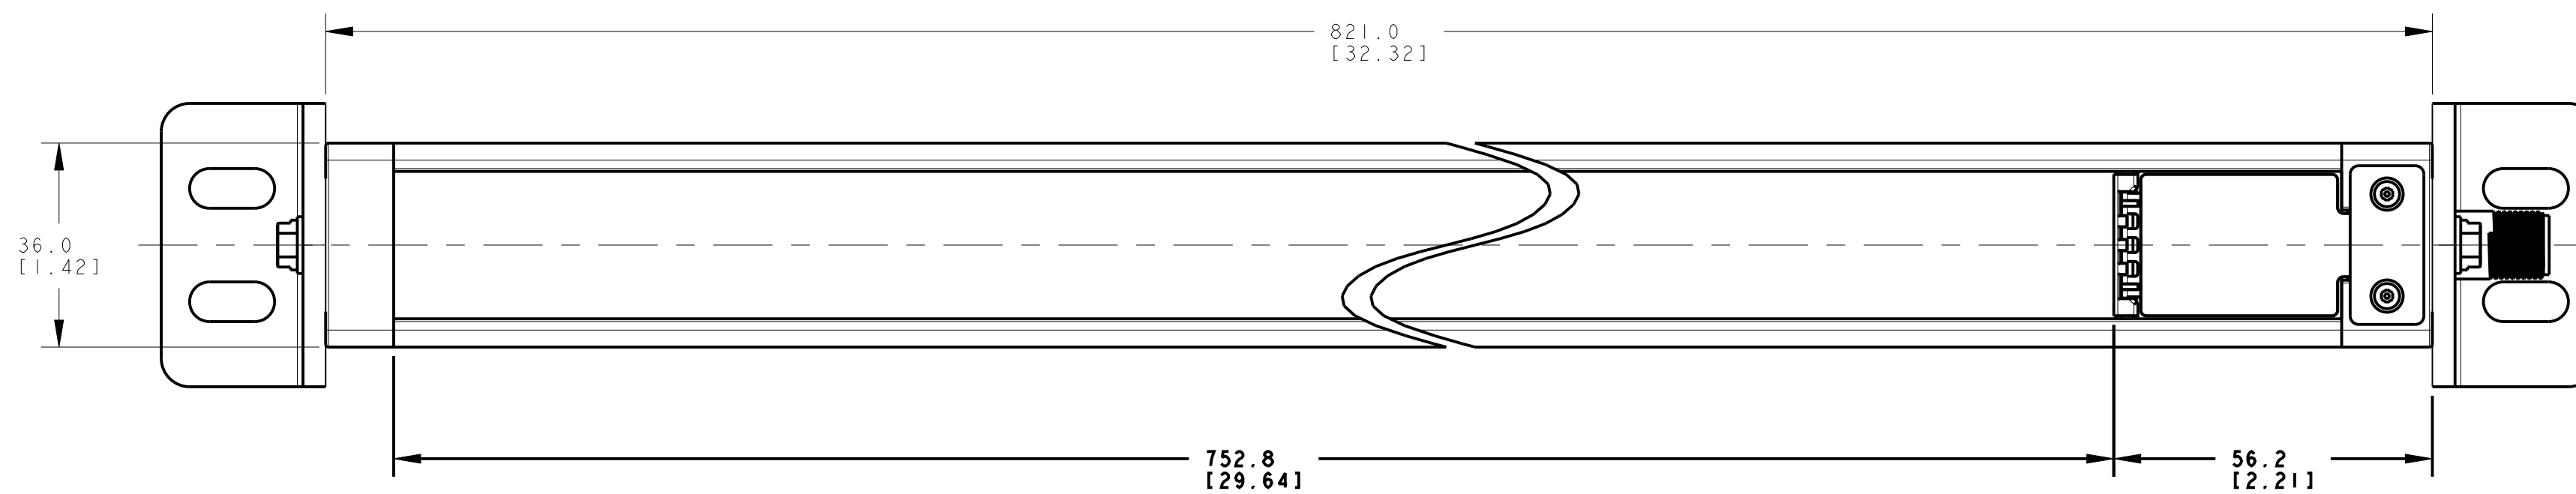

NOTES:
1. ALL DIMENSIONS ARE MILLIMETERS [INCHES] UNLESS OTHERWISE NOTED.
2. REFER TO "www.bannerengineering.com" FOR ADDITIONAL DATA AND SPECIFICATIONS.

BANNER BANNER ENGINEERING CORP.
www.bannerengineering.com

TITLE
**EZ-SCREEN Cascade, SLSC/EA 750mm OD
WEB CAD DRAWINGS 2D/3D**

SIZE D	DRAWING NO. 139537	REV. A
SCALE 1:1	SHEET 1 OF 1	

CRED