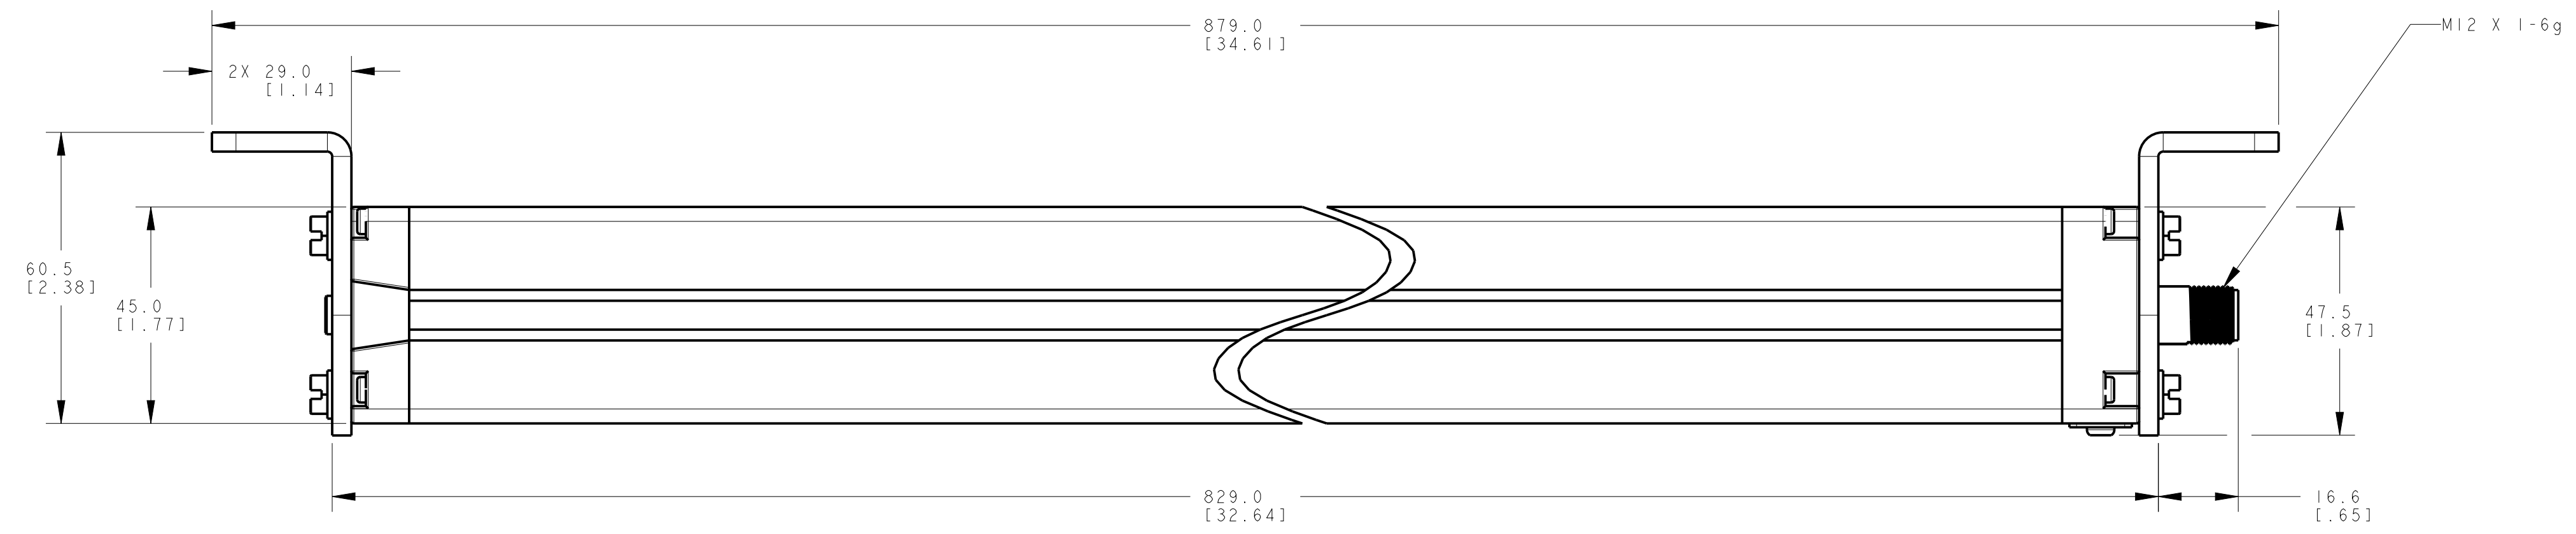

NOTES:
1. ALL DIMENSIONS ARE MILLIMETERS [INCHES] UNLESS OTHERWISE NOTED.
2. REFER TO "www.bannerengineering.com" FOR ADDITIONAL DATA AND SPECIFICATIONS.

BANNER BANNER ENGINEERING CORP.
www.bannerengineering.com

TITLE
**EZ-SCREEN Cascade, SLSC/EA 750mm OD
WEB CAD DRAWINGS 2D/3D**

SIZE D DRAWING NO. **139537** REV. **A**
SCALE 1:1 SHEET 1 OF 1