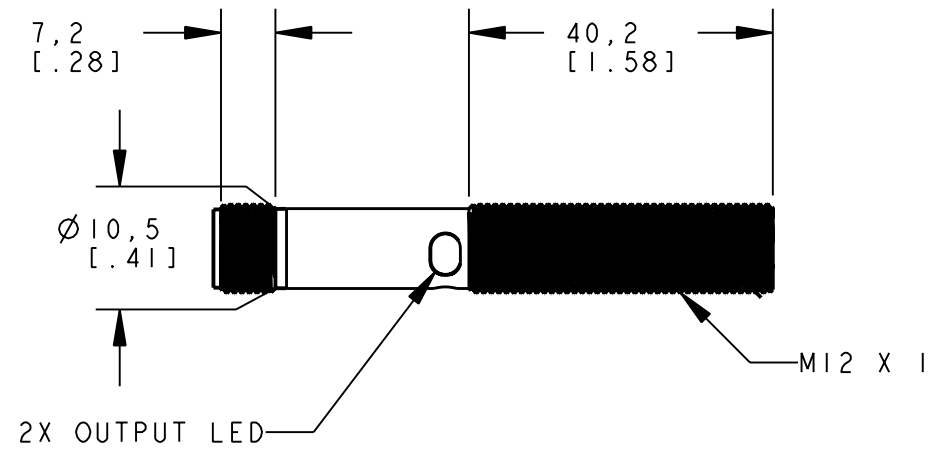

8 7 6 5 4 3 2 1

NOTES:
1. ALL DIMENSIONS ARE MILLIMETERS [INCHES] UNLESS OTHERWISE NOTED.

This drawing is the property of BANNER ENGINEERING CORP. and is proprietary in general and in detail. Its contents shall not be revealed to outside parties without written consent of BANNER.

BANNER ENGINEERING CORP.
P.O. BOX 9414
MINNEAPOLIS, MN 55440

THIRD ANGLE PROJECTION

TITLE
**M12FF EURO QD
WEB ASSEMBLY**

SIZE B	DRAWING NO. 137702	REV. -
-----------	------------------------------	-----------