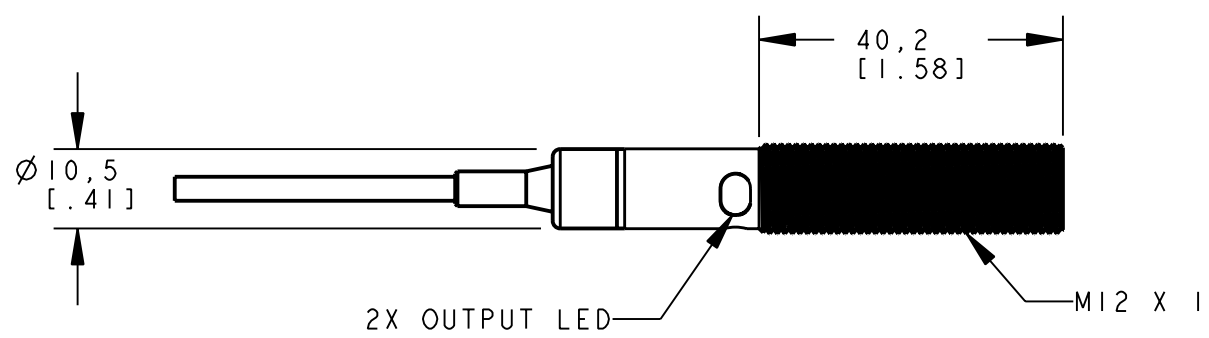

8 | 7 | 6 | 5 | 4 | 3 | 2 | 1

This drawing is the property of BANNER ENGINEERING CORP. and is proprietary in general and in detail. Its contents shall not be revealed to outside parties without written consent of BANNER.

BANNER ENGINEERING CORP.
P.O. BOX 9414
MINNEAPOLIS, MN 55440

TITLE
**M12FF CABLE
WEB ASSEMBLY**

THIRD ANGLE PROJECTION

SIZE B DRAWING NO. **137701** REV. -

SCALE 1:1 SHEET 1 OF 1

NOTES:
1. ALL DIMENSIONS ARE MILLIMETERS [INCHES] UNLESS OTHERWISE NOTED.

8 | 7 | 6 | 5 | 4 | 3 | 2 | 1

PRO/E