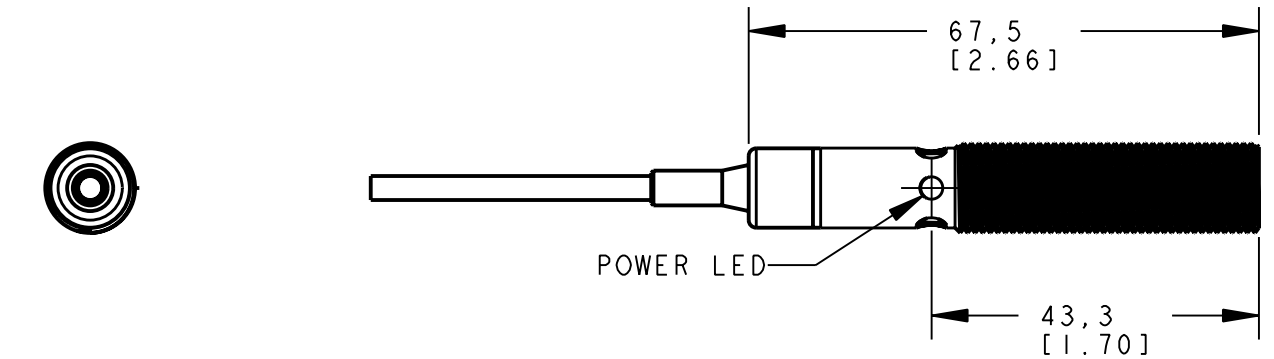

8 | 7 | 6 | 5 | 4 | 3 | 2 | 1

This drawing is the property of BANNER ENGINEERING CORP. and is proprietary in general and in detail. Its contents shall not be revealed to outside parties without written consent of BANNER.

BANNER ENGINEERING CORP.
P.O. BOX 9414
MINNEAPOLIS, MN 55440

TITLE
**M12FF CABLE
WEB ASSEMBLY**

THIRD ANGLE PROJECTION

SIZE B DRAWING NO. **137701** REV. -

SCALE 1:1 SHEET 1 OF 1

NOTES:
1. ALL DIMENSIONS ARE MILLIMETERS [INCHES] UNLESS OTHERWISE NOTED.

8 | 7 | 6 | 5 | 4 | 3 | 2 | 1

PRO/E