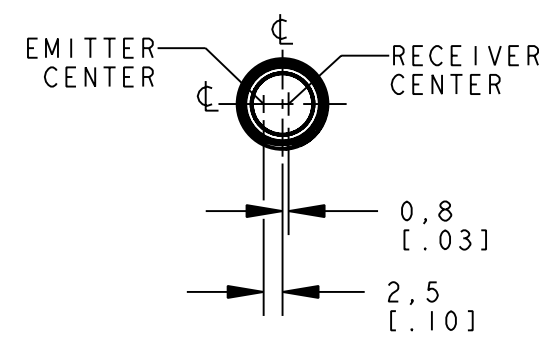

8 | 7 | 6 | 5 | 4 | 3 | 2 | 1

This drawing is the property of BANNER ENGINEERING CORP. and is proprietary in general and in detail. Its contents shall not be revealed to outside parties without written consent of BANNER.

BANNER ENGINEERING CORP.
P.O. BOX 9414
MINNEAPOLIS, MN 55440

TITLE
**M12FF CABLE
WEB ASSEMBLY**

THIRD ANGLE PROJECTION

SIZE B DRAWING NO. **137701** REV. -

SCALE 1:1 SHEET 1 OF 1

NOTES:
1. ALL DIMENSIONS ARE MILLIMETERS [INCHES] UNLESS OTHERWISE NOTED.

8 | 7 | 6 | 5 | 4 | 3 | 2 | 1

PRO/E