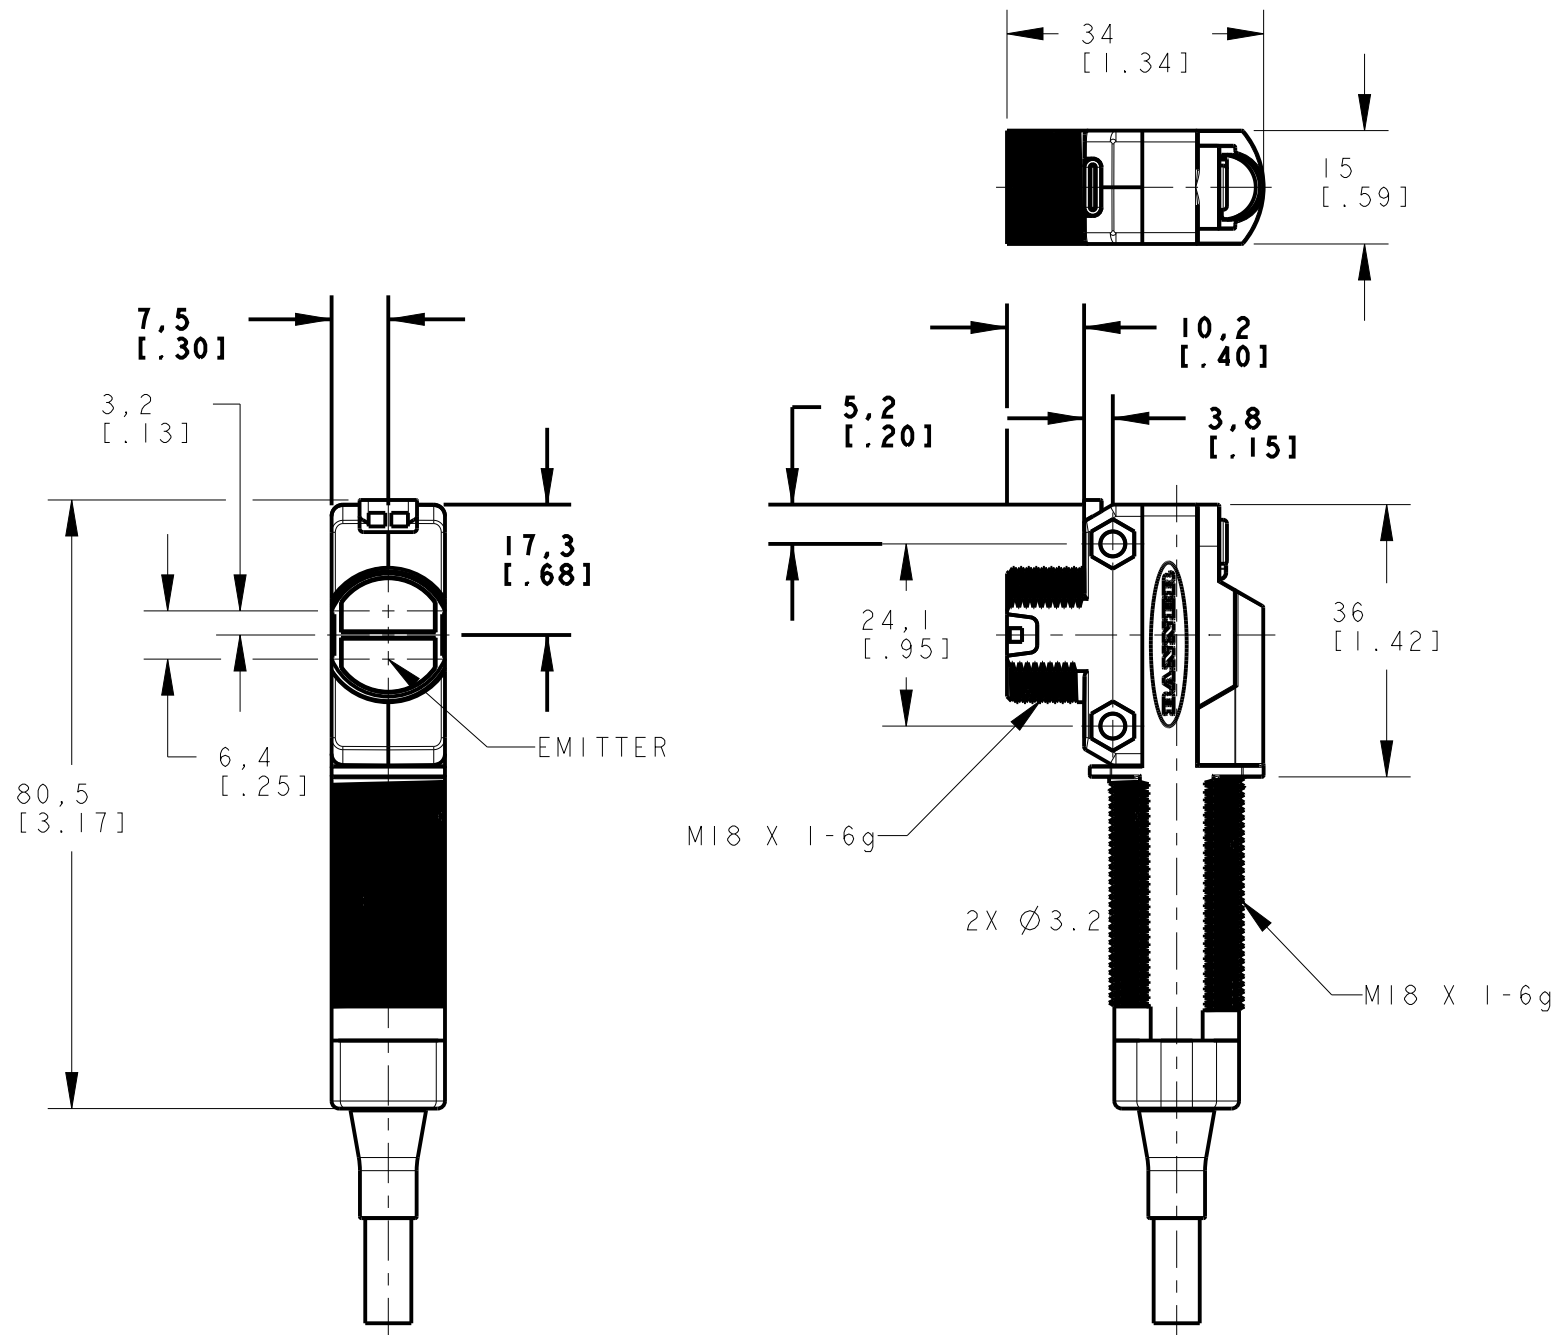

8 7 6 5 4 3 2 1

D
C
B
A

NOTES:
 1. ALL DIMENSIONS ARE MILLIMETERS [INCHES] UNLESS OTHERWISE NOTED.
 2. REFER TO "www.bannerengineering.com" FOR ADDITIONAL DATA AND SPECIFICATIONS.

This drawing is the property of BANNER ENGINEERING CORP. Any use or reproduction, in any form, without prior written permission of Banner is prohibited. © 2015 Banner Engineering Corp.

BANNER BANNER ENGINEERING CORP.
 www.bannerengineering.com

TITLE
QS18 AC/DC DL/DXL CABLE WEB ASSEMBLY

SIZE B	DRAWING NO. 137348	REV.
SCALE 1:1	SHEET 1 OF 1	

8 7 6 5 4 3 2 1 CREO