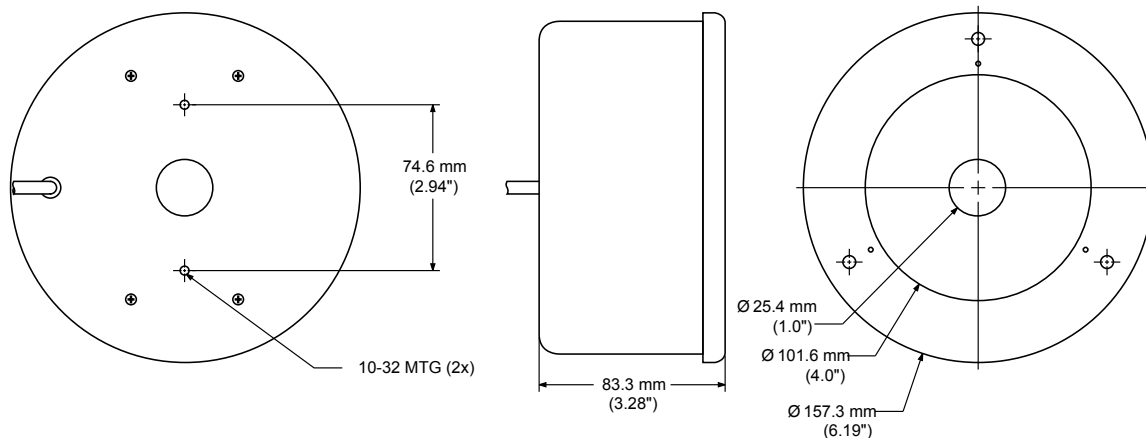

**Models**

Models	Illumination Type	Color	Cable	Supply Voltage	Supply Current	Connections
LEDRD150N*	Continuous diffused light	Red 636 nm	4.5m (15') with flying leads	24V dc ±10% with voltage regulation of ± 1%	80 mA	Blue = +V White = dc common Black = shield

## Dimensions