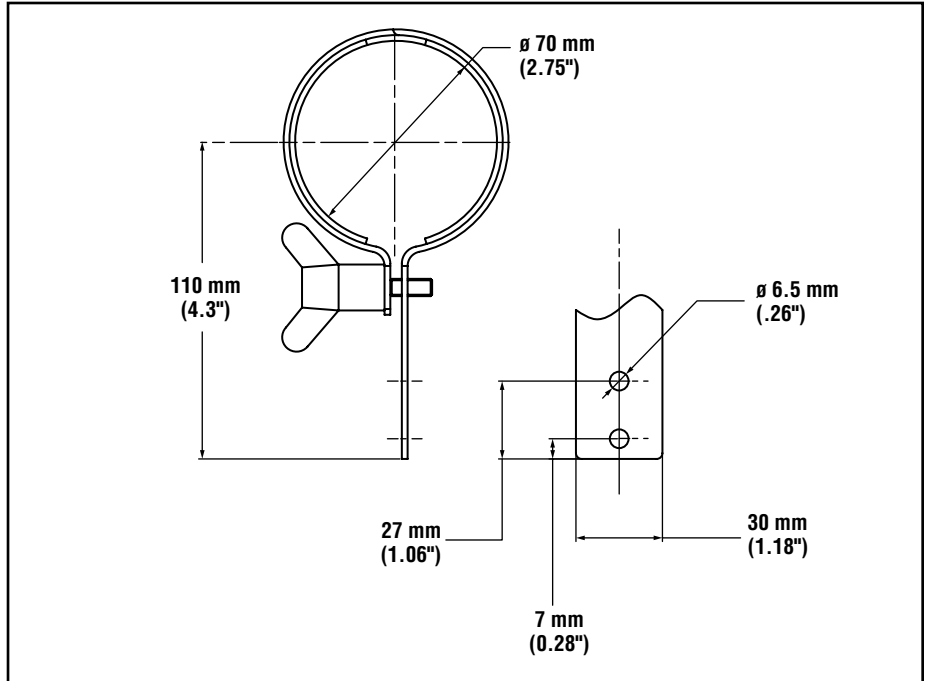

Features

- For straight (model SMBWFTLS) or right-angle mount (model SMBWFTLR)
- Mounts around tubular light housing, anywhere along light – fastens easily using wing nut
- Two brackets required per light
- Bright zinc-coated steel construction

SMBWFTLS Dimensions

SMBWFTLR Dimensions