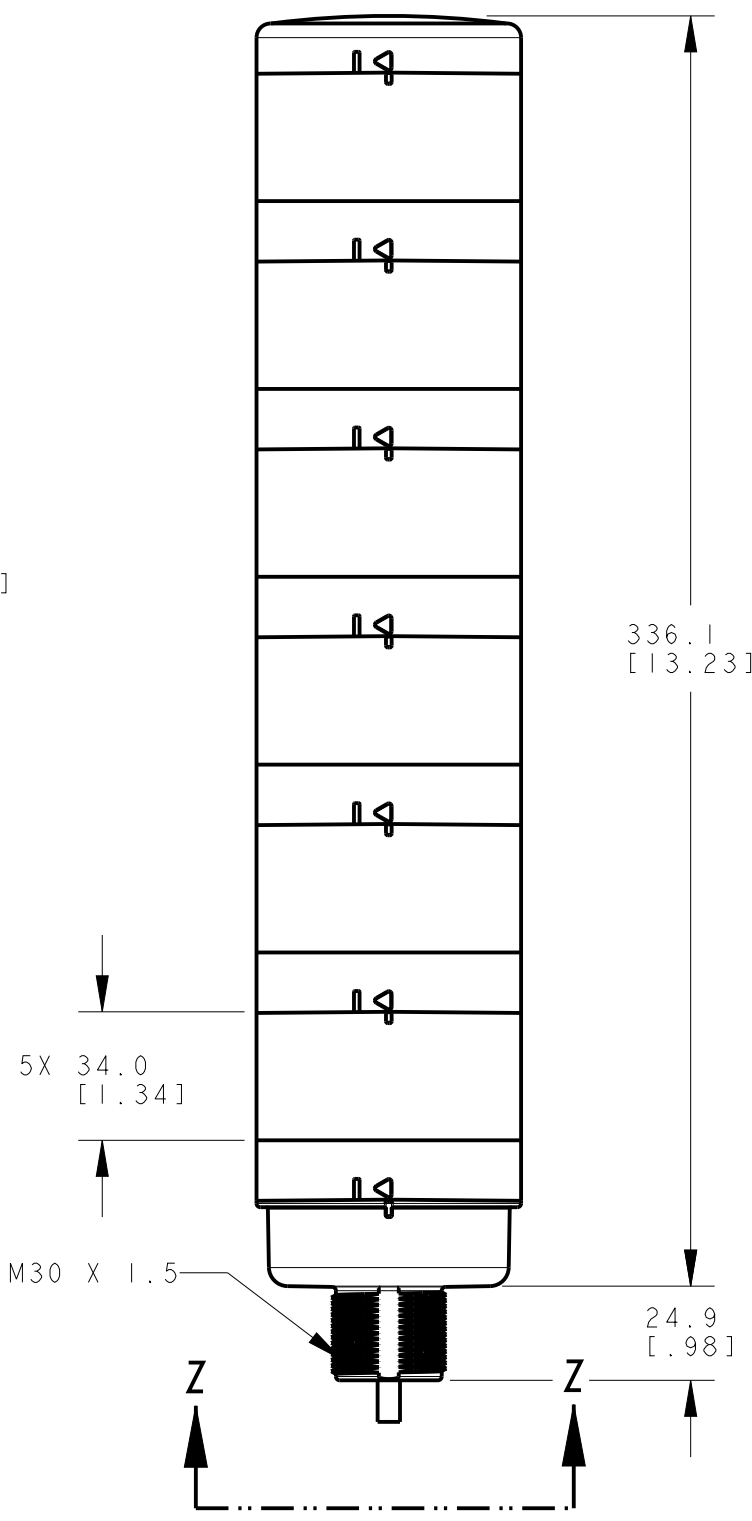

8 7 6 5 4 3 2 1

D
C
B
A

D
C
B
A

VIEW Z-Z

ISOMETRIC VIEW
SCALE 1:2

NOTES:
1. ALL DIMENSIONS ARE MILLIMETERS [INCHES] UNLESS OTHERWISE NOTED.
2. REFER TO "www.bannerengineering.com" FOR ADDITIONAL DATA AND SPECIFICATIONS.

THIRD ANGLE PROJECTION

TITLE		
TL70 6-STACK CABLE/OP		
SIZE B	DRAWING NO. 209698	REV. A
SCALE 1:2	SHEET 1 OF 1	

8 7 6 5 4 3 2 1 CREO