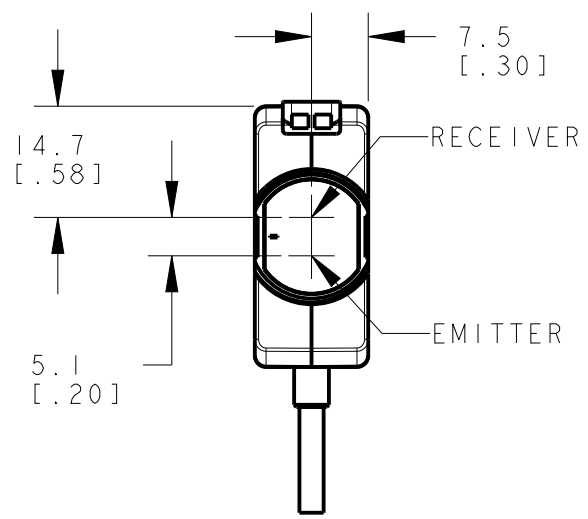

8 | 7 | 6 | 5 | 4 | 3 | 2 | 1

ISOMETRIC VIEWS

This drawing is the property of BANNER ENGINEERING CORP. Any use or reproduction, in any form, without prior written permission of Banner is prohibited. © 2015 Banner Engineering Corp.

BANNER BANNER ENGINEERING CORP.
www.bannerengineering.com

TITLE
OS18DVS CABLE

SIZE B DRAWING NO. **204442** REV. **A**

SCALE 1:1 SHEET 1 OF 1

THIRD ANGLE PROJECTION

NOTES:
1. ALL DIMENSIONS ARE MILLIMETERS [INCHES] UNLESS OTHERWISE NOTED.
2. REFER TO "www.bannerengineering.com" FOR ADDITIONAL DATA AND SPECIFICATIONS.