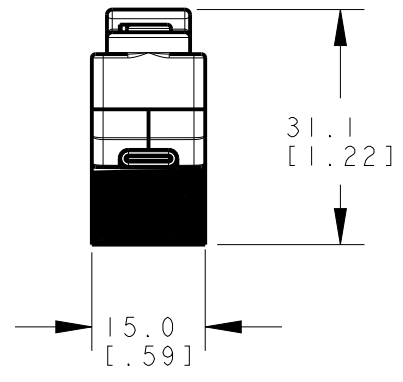

8 | 7 | 6 | 5 | 4 | 3 | 2 | 1

ISOMETRIC VIEWS

This drawing is the property of BANNER ENGINEERING CORP. Any use or reproduction, in any form, without prior written permission of Banner is prohibited. © 2015 Banner Engineering Corp.

BANNER BANNER ENGINEERING CORP.
www.bannerengineering.com

TITLE
OS18DVS CABLE

SIZE B DRAWING NO. **204442** REV. **A**

SCALE 1:1 SHEET 1 OF 1

THIRD ANGLE PROJECTION

NOTES:
1. ALL DIMENSIONS ARE MILLIMETERS [INCHES] UNLESS OTHERWISE NOTED.
2. REFER TO "www.bannerengineering.com" FOR ADDITIONAL DATA AND SPECIFICATIONS.