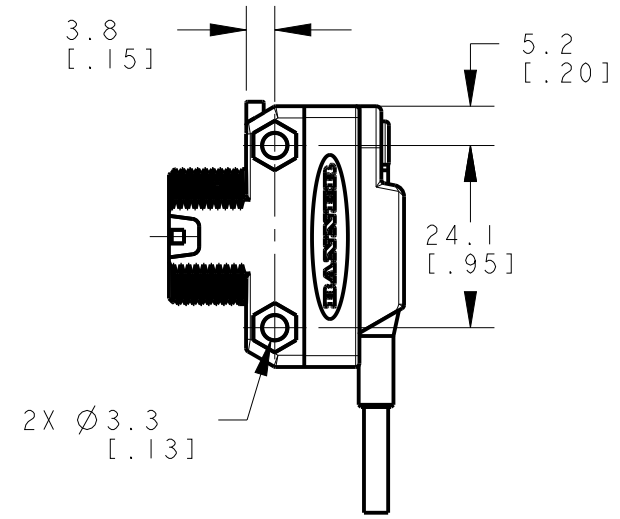

8 | 7 | 6 | 5 | 4 | 3 | 2 | 1

ISOMETRIC VIEWS

This drawing is the property of BANNER ENGINEERING CORP. Any use or reproduction, in any form, without prior written permission of Banner is prohibited. © 2015 Banner Engineering Corp.

BANNER BANNER ENGINEERING CORP.
www.bannerengineering.com

TITLE
OS18DVS CABLE

SIZE B DRAWING NO. **204442** REV. **A**

SCALE 1:1 SHEET 1 OF 1

THIRD ANGLE PROJECTION

NOTES:
1. ALL DIMENSIONS ARE MILLIMETERS [INCHES] UNLESS OTHERWISE NOTED.
2. REFER TO "www.bannerengineering.com" FOR ADDITIONAL DATA AND SPECIFICATIONS.