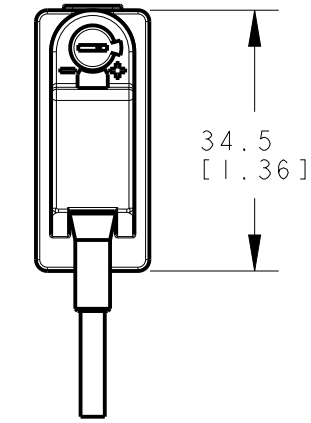

8 | 7 | 6 | 5 | 4 | 3 | 2 | 1

ISOMETRIC VIEWS

This drawing is the property of BANNER ENGINEERING CORP. Any use or reproduction, in any form, without prior written permission of Banner is prohibited. © 2015 Banner Engineering Corp.

BANNER BANNER ENGINEERING CORP.
www.bannerengineering.com

TITLE
OS18DVS CABLE

SIZE B DRAWING NO. **204442** REV. **A**

SCALE 1:1 SHEET 1 OF 1

THIRD ANGLE PROJECTION

NOTES:
1. ALL DIMENSIONS ARE MILLIMETERS [INCHES] UNLESS OTHERWISE NOTED.
2. REFER TO "www.bannerengineering.com" FOR ADDITIONAL DATA AND SPECIFICATIONS.