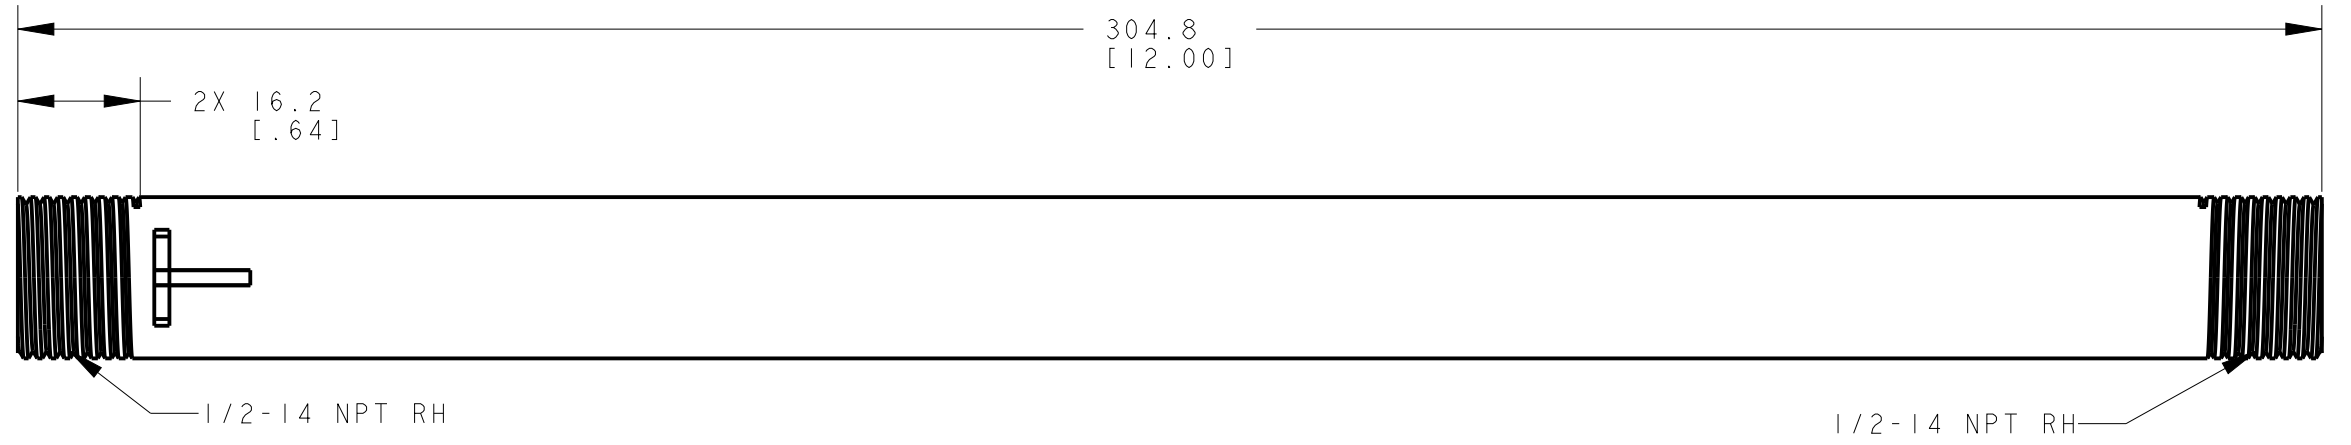

8 | 7 | 6 | 5 | 4 | 3 | 2 | 1

This drawing is the property of BANNER ENGINEERING CORP. Any use or reproduction, in any form, without prior written permission of Banner is prohibited. © 2015 Banner Engineering Corp.

BANNER BANNER ENGINEERING CORP.
www.bannerengineering.com

TITLE
**SOP-E12-300SS
WEB CAD DRAWINGS 2D/3D**

SIZE B DRAWING NO. **192284** REV. **B**

SCALE 1:1 SHEET 1 OF 1

THIRD ANGLE PROJECTION

NOTES:
1. ALL DIMENSIONS ARE MILLIMETERS [INCHES] UNLESS OTHERWISE NOTED.
2. REFER TO "www.bannerengineering.com" FOR ADDITIONAL DATA AND SPECIFICATIONS.

8 | 7 | 6 | 5 | 4 | 3 | 2 | 1 CREO