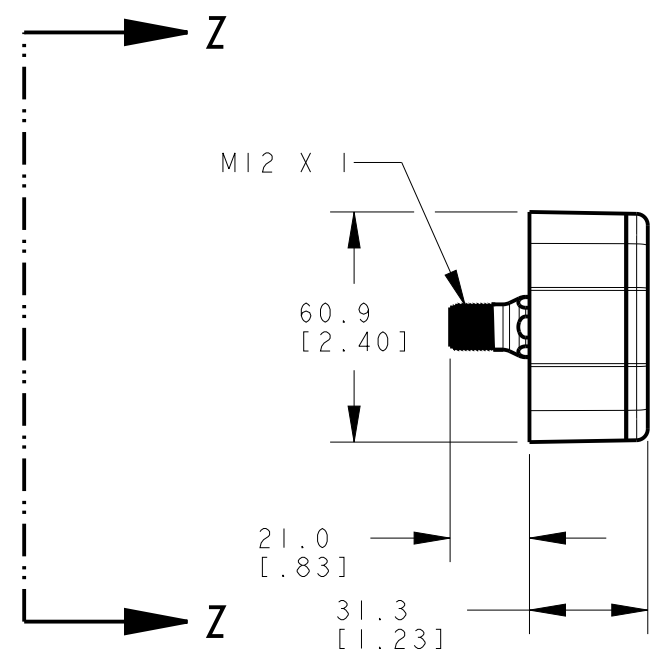

8 7 6 5 4 3 2 1

ISOMETRIC VIEW
SCALE 1:4

This drawing is the property of BANNER ENGINEERING CORP. and is proprietary in general and in detail. Its contents shall not be revealed to outside parties without written consent of BANNER.

BANNER ENGINEERING CORP.
P.O. BOX 9414
MINNEAPOLIS, MN 55440

TITLE
WLC60X_340_RO

NOTES:
1. ALL DIMENSIONS ARE MILLIMETERS [INCHES] UNLESS OTHERWISE NOTED.

SIZE B	DRAWING NO. 173652	REV. A
SCALE 1:2		SHEET 1 OF 1