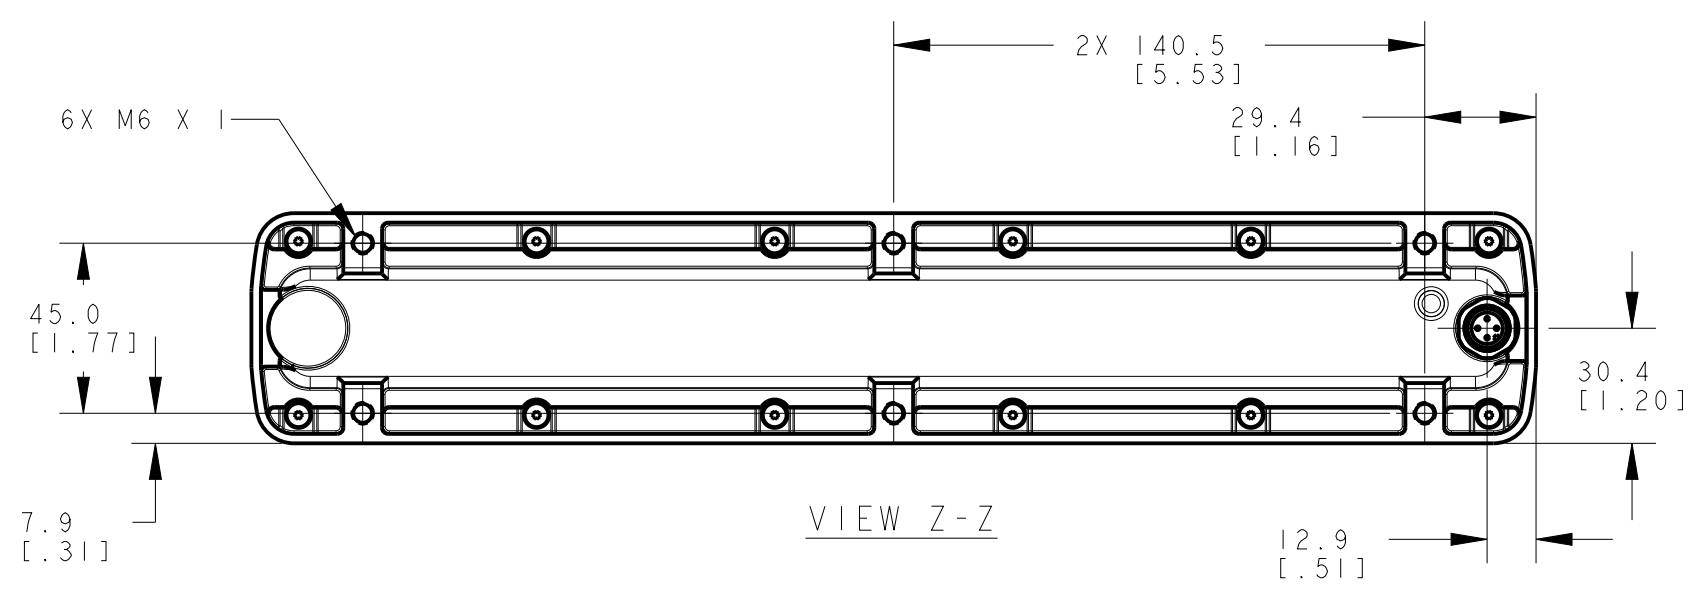

8 7 6 5 4 3 2 1

ISOMETRIC VIEW
SCALE 1:4

This drawing is the property of BANNER ENGINEERING CORP. and is proprietary in general and in detail. Its contents shall not be revealed to outside parties without written consent of BANNER.

BANNER ENGINEERING CORP.
P.O. BOX 9414
MINNEAPOLIS, MN 55440

TITLE
WLC60X_340_RO

NOTES:
1. ALL DIMENSIONS ARE MILLIMETERS [INCHES] UNLESS OTHERWISE NOTED.

SIZE B	DRAWING NO. 173652	REV. A
SCALE 1:2		SHEET 1 OF 1