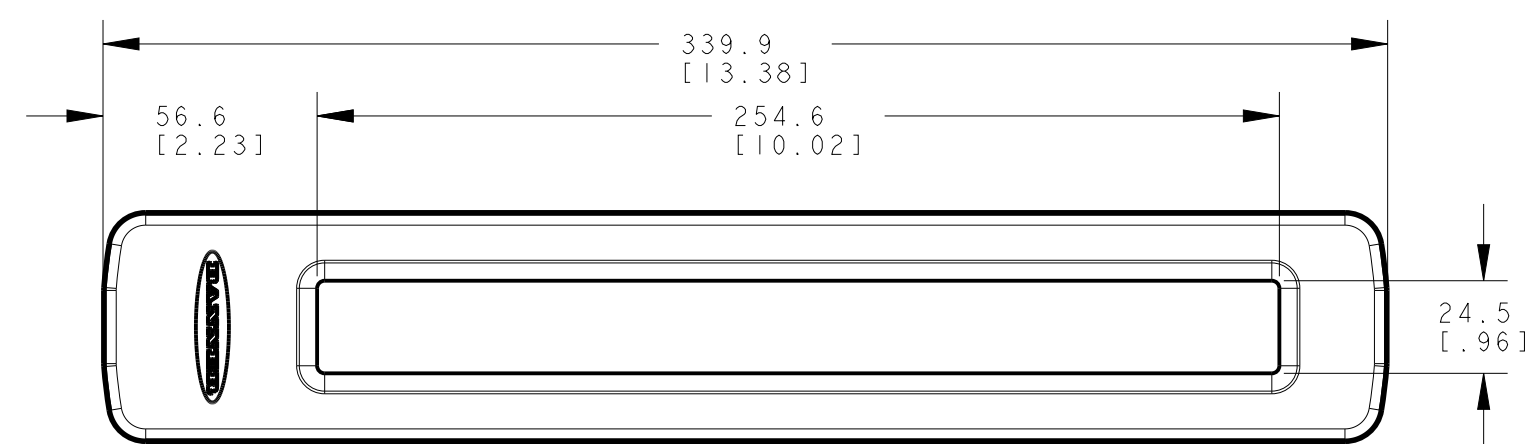

8 7 6 5 4 3 2 1

ISOMETRIC VIEW
SCALE 1:4

This drawing is the property of BANNER ENGINEERING CORP. and is proprietary in general and in detail. Its contents shall not be revealed to outside parties without written consent of BANNER.

BANNER ENGINEERING CORP.
P.O. BOX 9414
MINNEAPOLIS, MN 55440

TITLE
WLC60X_340_RO

NOTES:
1. ALL DIMENSIONS ARE MILLIMETERS [INCHES] UNLESS OTHERWISE NOTED.

SIZE B	DRAWING NO. 173652	REV. A
SCALE 1:2		SHEET 1 OF 1