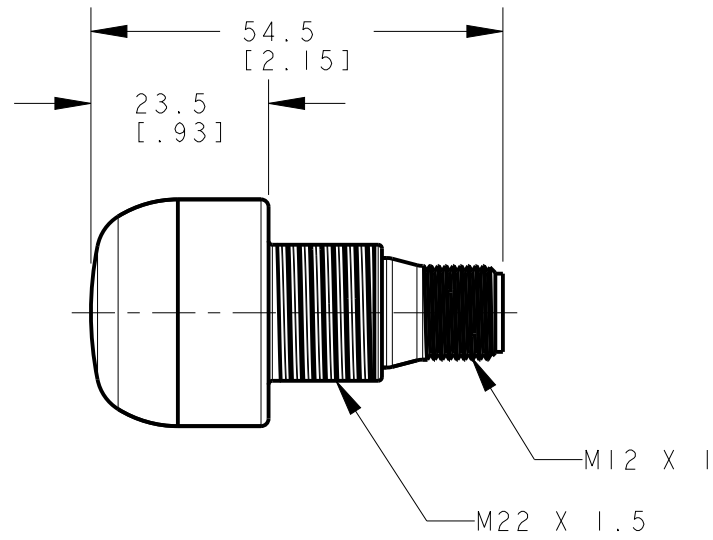

ISOMETRIC VIEW  
SCALE 1:1

This drawing is the property of BANNER ENGINEERING CORP. and is proprietary in general and in detail. Its contents shall not be revealed to outside parties without written consent of BANNER.

BANNER ENGINEERING CORP.  
P.O. BOX 9414  
MINNEAPOLIS, MN 55440

THIRD ANGLE PROJECTION

TITLE  
**K30C OD**

SIZE B DRAWING NO. **171611** REV. **A**

SCALE 1:1 SHEET 1 OF 1

NOTES:  
1. ALL DIMENSIONS ARE MILLIMETERS [INCHES] UNLESS OTHERWISE NOTED.