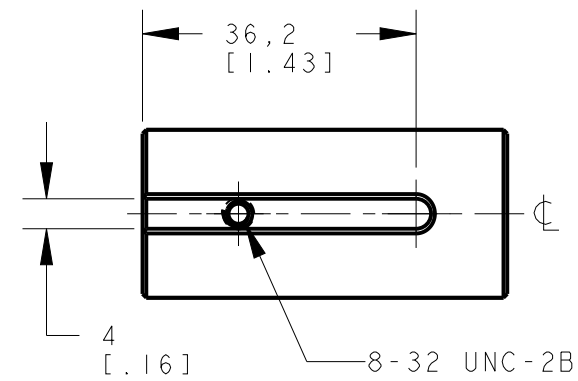

8 | 7 | 6 | 5 | 4 | 3 | 2 | 1

D
C
B
A

NOTES:
 1. ALL DIMENSIONS ARE MILLIMETERS [INCHES] UNLESS OTHERWISE NOTED.
 2. REFER TO "www.bannerengineering.com" FOR ADDITIONAL DATA AND SPECIFICATIONS.

This drawing is the property of BANNER ENGINEERING CORP. Any use or reproduction, in any form, without prior written permission of Banner is prohibited. © 2015 Banner Engineering Corp.

THIRD ANGLE PROJECTION

BANNER ENGINEERING CORP. www.bannerengineering.com	
TITLE SMB1812 WEB CAD DRAWING 2D/3D	
SIZE B	DRAWING NO. 156736
SCALE 1:1	REV. A
SHEET 1 OF 1	

8 | 7 | 6 | 5 | 4 | 3 | 2 | 1 CREO