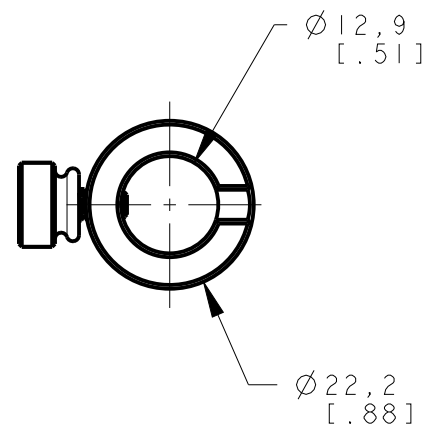

8 | 7 | 6 | 5 | 4 | 3 | 2 | 1

D
C
B
A

NOTES:
 1. ALL DIMENSIONS ARE MILLIMETERS [INCHES] UNLESS OTHERWISE NOTED.
 2. REFER TO "www.bannerengineering.com" FOR ADDITIONAL DATA AND SPECIFICATIONS.

This drawing is the property of BANNER ENGINEERING CORP. Any use or reproduction, in any form, without prior written permission of Banner is prohibited. © 2015 Banner Engineering Corp.

THIRD ANGLE PROJECTION

BANNER ENGINEERING CORP. www.bannerengineering.com	
TITLE SMB1812 WEB CAD DRAWING 2D/3D	
SIZE B	DRAWING NO. 156736
SCALE 1:1	REV. A
SHEET 1 OF 1	

8 | 7 | 6 | 5 | 4 | 3 | 2 | 1 CREO