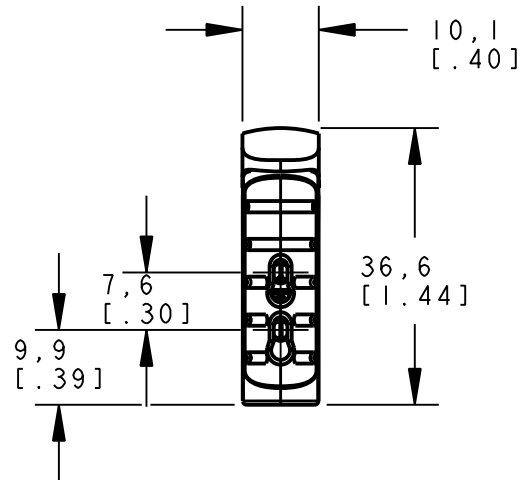

8 | 7 | 6 | 5 | 4 | 3 | 2 | 1

ISOMETRIC VIEW
SCALE 1:1

NOTES:
1. ALL DIMENSIONS ARE MILLIMETERS [INCHES] UNLESS OTHERWISE NOTED.

This drawing is the property of BANNER ENGINEERING CORP. and is proprietary in general and in detail. Its contents shall not be revealed to outside parties without written consent of BANNER.

BANNER ENGINEERING CORP.
P.O. BOX 9414
MINNEAPOLIS, MN 55440

THIRD ANGLE PROJECTION

TITLE
**DIOBF CABLE/PIGTAIL
WEB CAD DRAWINGS 2D/3D**

SIZE B	DRAWING NO. 156682	REV.
SCALE 1:1		SHEET 1 OF 1

8 | 7 | 6 | 5 | 4 | 3 | 2 | 1