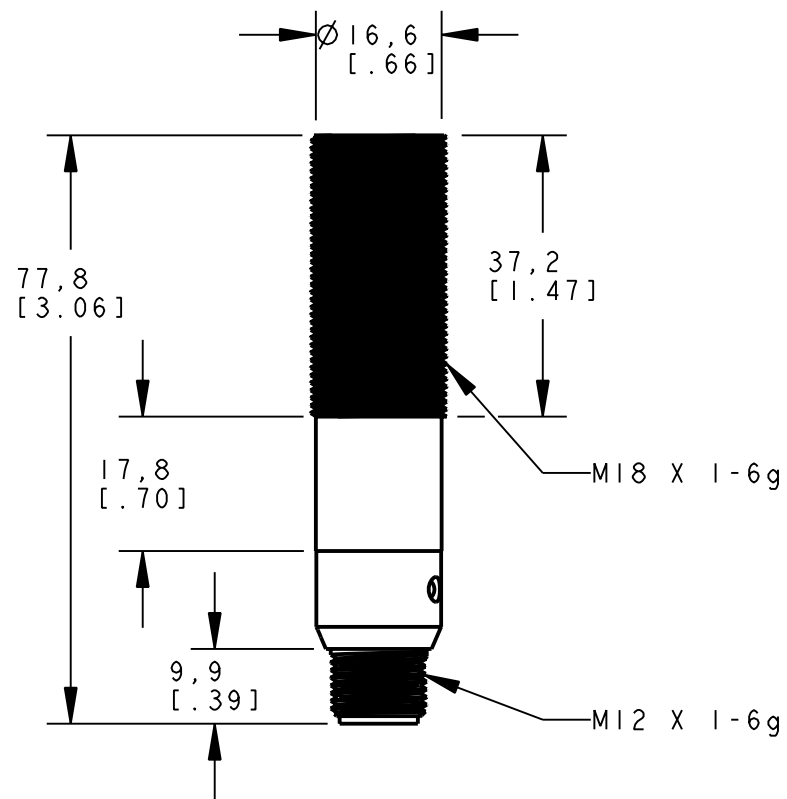

8 | 7 | 6 | 5 | 4 | 3 | 2 | 1

D
C
B
A

ISOMETRIC VIEW
SCALE 1:1

NOTES:
1. ALL DIMENSIONS ARE MILLIMETERS [INCHES] UNLESS OTHERWISE NOTED.

This drawing is the property of BANNER ENGINEERING CORP. and is proprietary in general and in detail. Its contents shall not be revealed to outside parties without written consent of BANNER.

BANNER ENGINEERING CORP.
P.O. BOX 9414
MINNEAPOLIS, MN 55440

THIRD ANGLE PROJECTION

TITLE		
M186 E/R OD WEB CAD DRAWINGS 2D/3D		
SIZE B	DRAWING NO. 155357	REV.
SCALE 1:1	SHEET 1 OF 1	

8 | 7 | 6 | 5 | 4 | 3 | 2 | 1 | PRO/E