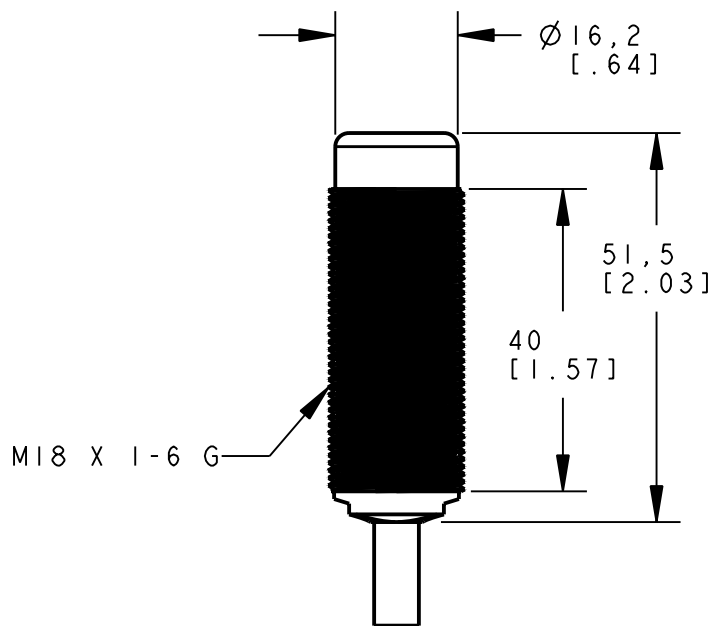

8 7 6 5 4 3 2 1

D

C

B

A

ISOMETRIC VIEW
SCALE 1:1

NOTES:
1. ALL DIMENSIONS ARE MILLIMETERS [INCHES] UNLESS OTHERWISE NOTED.

This drawing is the property of BANNER ENGINEERING CORP. and is proprietary in general and in detail. Its contents shall not be revealed to outside parties without written consent of BANNER.

BANNER ENGINEERING CORP.
P.O. BOX 9414
MINNEAPOLIS, MN 55440

THIRD ANGLE PROJECTION

TITLE
M18 EZ-LIGHT CABLE/PIGTAIL
WEB CAD DRAWINGS 2D/3D

SIZE B DRAWING NO. **155330** REV. **A**

SCALE 1:1 SHEET 1 OF 1

8 7 6 5 4 3 2 1