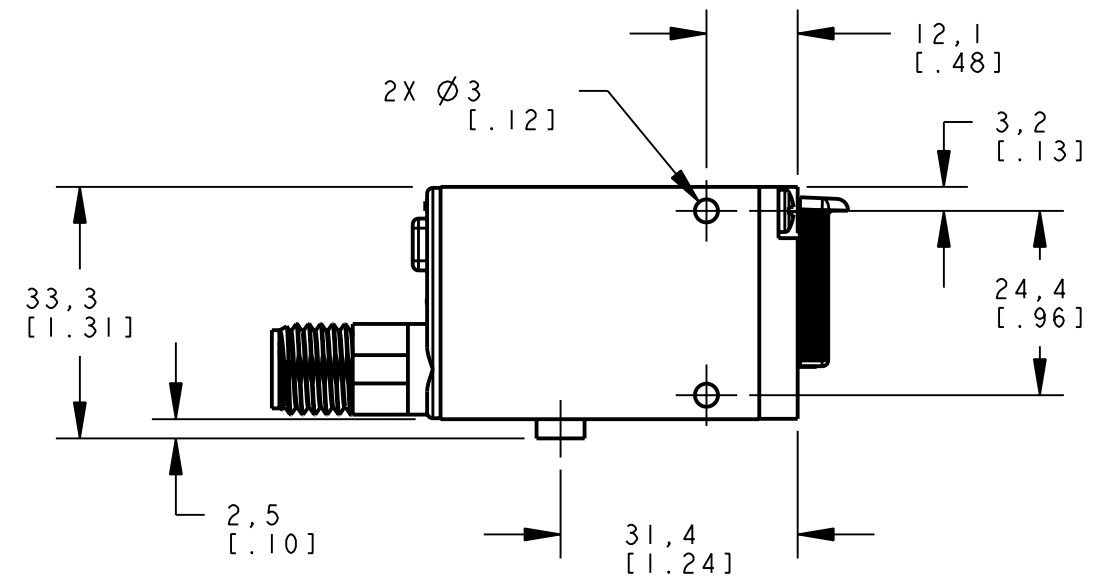

8 | 7 | 6 | 5 | 4 | 3 | 2 | 1

D
C
B
A

D
C
B
A

This drawing is the property of BANNER ENGINEERING CORP. and is proprietary in general and in detail. Its contents shall not be revealed to outside parties without written consent of BANNER.

BANNER ENGINEERING CORP.
P.O. BOX 9414
MINNEAPOLIS, MN 55440

THIRD ANGLE PROJECTION

TITLE
**SME312 FP/FPG/FPB/FPW OD
WEB CAD DRAWINGS 2D/3D**

SIZE B	DRAWING NO. 154494	REV. ...
SCALE 1:1	SHEET 1 OF 1	

NOTES:
1. ALL DIMENSIONS ARE MILLIMETERS [INCHES] UNLESS OTHERWISE NOTED.

8 | 7 | 6 | 5 | 4 | 3 | 2 | 1 | PRO/E