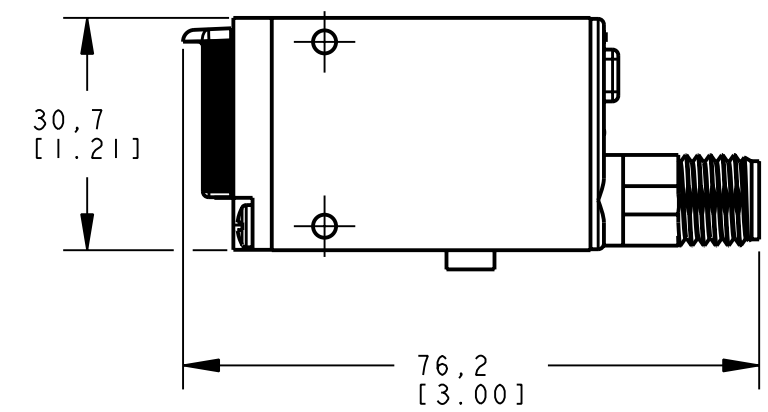

8 | 7 | 6 | 5 | 4 | 3 | 2 | 1

D
C
B
A

D
C
B
A

This drawing is the property of BANNER ENGINEERING CORP. and is proprietary in general and in detail. Its contents shall not be revealed to outside parties without written consent of BANNER.

BANNER ENGINEERING CORP.
P.O. BOX 9414
MINNEAPOLIS, MN 55440

THIRD ANGLE PROJECTION

TITLE
**SME312 FP/FPG/FPB/FPW OD
WEB CAD DRAWINGS 2D/3D**

SIZE B	DRAWING NO. 154494	REV. ...
SCALE 1:1	SHEET 1 OF 1	

NOTES:
1. ALL DIMENSIONS ARE MILLIMETERS [INCHES] UNLESS OTHERWISE NOTED.

8 | 7 | 6 | 5 | 4 | 3 | 2 | 1 | PRO/E