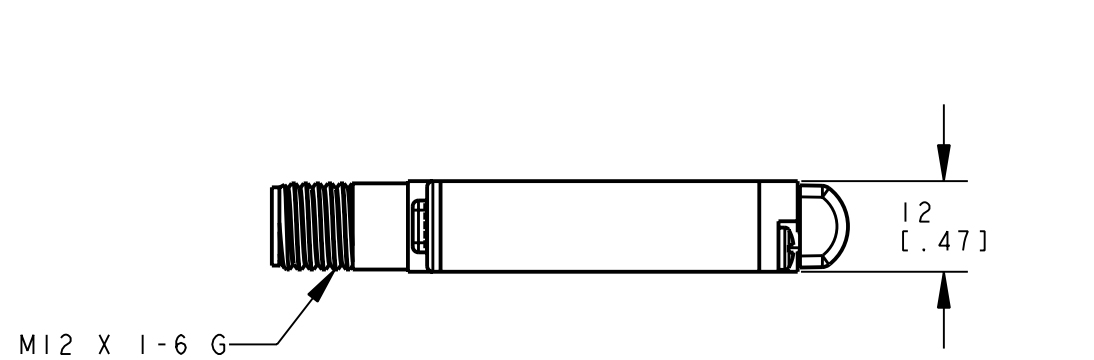

8 | 7 | 6 | 5 | 4 | 3 | 2 | 1

D
C
B
A

D
C
B
A

This drawing is the property of BANNER ENGINEERING CORP. and is proprietary in general and in detail. Its contents shall not be revealed to outside parties without written consent of BANNER.

BANNER ENGINEERING CORP.
P.O. BOX 9414
MINNEAPOLIS, MN 55440

THIRD ANGLE PROJECTION

TITLE
**SME312 FP/FPG/FPB/FPW OD
WEB CAD DRAWINGS 2D/3D**

SIZE B	DRAWING NO. 154494	REV. ...
SCALE 1:1	SHEET 1 OF 1	

NOTES:
1. ALL DIMENSIONS ARE MILLIMETERS [INCHES] UNLESS OTHERWISE NOTED.

8 | 7 | 6 | 5 | 4 | 3 | 2 | 1 | PRO/E