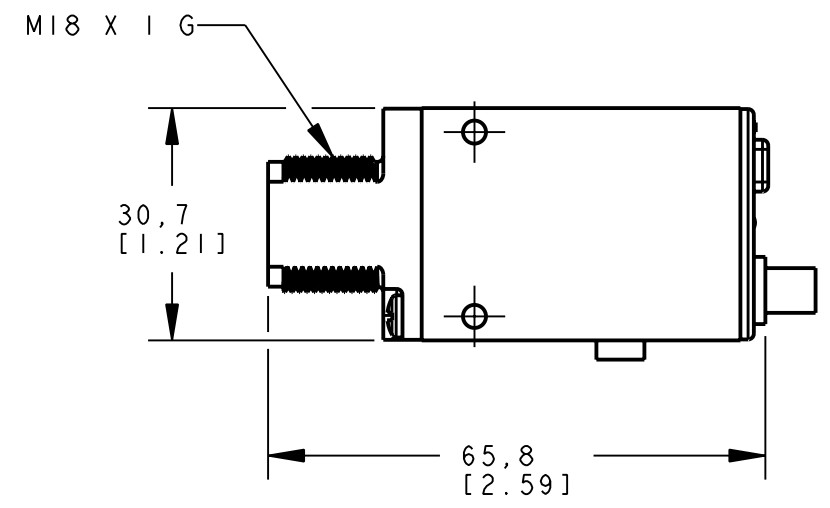

8 | 7 | 6 | 5 | 4 | 3 | 2 | 1

ISOMETRIC VIEW
SCALE 1:1

NOTES:
1. ALL DIMENSIONS ARE MILLIMETERS [INCHES] UNLESS OTHERWISE NOTED.

This drawing is the property of BANNER ENGINEERING CORP. and is proprietary in general and in detail. Its contents shall not be revealed to outside parties without written consent of BANNER.

BANNER ENGINEERING CORP.
P.O. BOX 9414
MINNEAPOLIS, MN 55440

THIRD ANGLE PROJECTION

TITLE
SME312 D/DMHS/DV/LV CABLE/PIGTAIL
WEB CAD DRAWINGS 2D/3D

SIZE B	DRAWING NO. 154489	REV. 1
SCALE 1:1		SHEET 1 OF 1