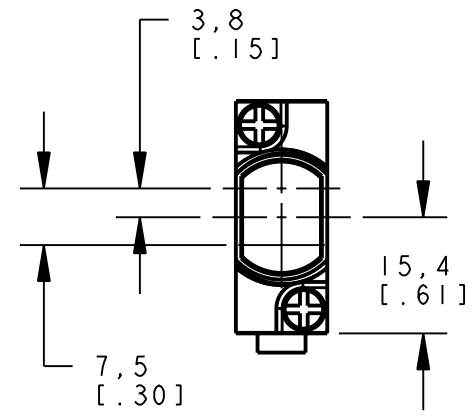

8 | 7 | 6 | 5 | 4 | 3 | 2 | 1

ISOMETRIC VIEW
SCALE 1:1

NOTES:
1. ALL DIMENSIONS ARE MILLIMETERS [INCHES] UNLESS OTHERWISE NOTED.

This drawing is the property of BANNER ENGINEERING CORP. and is proprietary in general and in detail. Its contents shall not be revealed to outside parties without written consent of BANNER.

BANNER ENGINEERING CORP.
P.O. BOX 9414
MINNEAPOLIS, MN 55440

THIRD ANGLE PROJECTION

TITLE
SME312 D/DMHS/DV/LV CABLE/PIGTAIL
WEB CAD DRAWINGS 2D/3D

SIZE B	DRAWING NO. 154489	REV. 1
SCALE 1:1		SHEET 1 OF 1