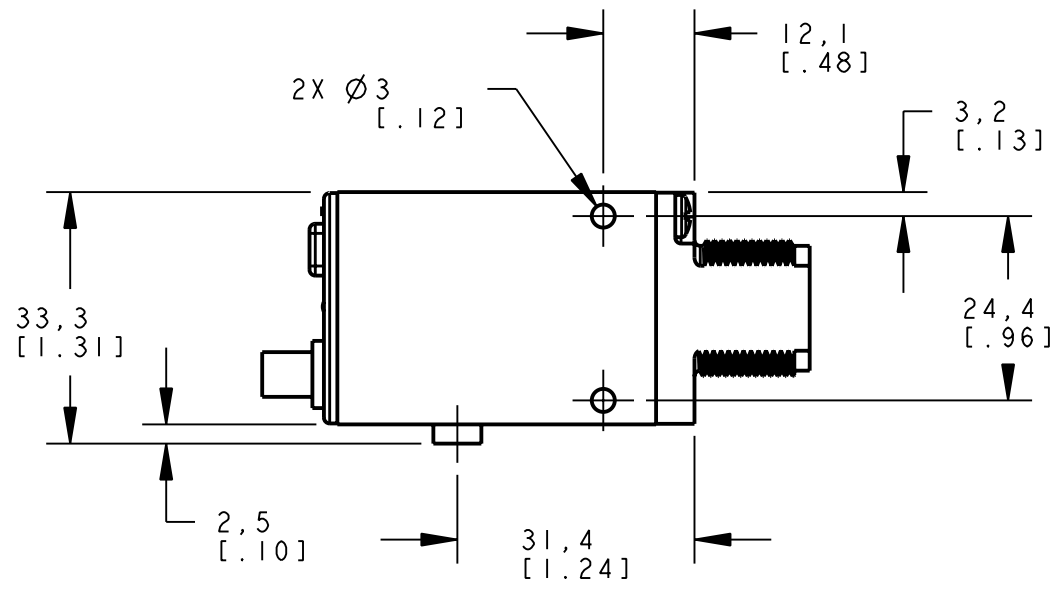

8 | 7 | 6 | 5 | 4 | 3 | 2 | 1

ISOMETRIC VIEW
SCALE 1:1

NOTES:
1. ALL DIMENSIONS ARE MILLIMETERS [INCHES] UNLESS OTHERWISE NOTED.

This drawing is the property of BANNER ENGINEERING CORP. and is proprietary in general and in detail. Its contents shall not be revealed to outside parties without written consent of BANNER.

BANNER ENGINEERING CORP.
P.O. BOX 9414
MINNEAPOLIS, MN 55440

THIRD ANGLE PROJECTION

TITLE
SME312 D/DMHS/DV/LV CABLE/PIGTAIL
WEB CAD DRAWINGS 2D/3D

SIZE B	DRAWING NO. 154489	REV. 1
SCALE 1:1		SHEET 1 OF 1